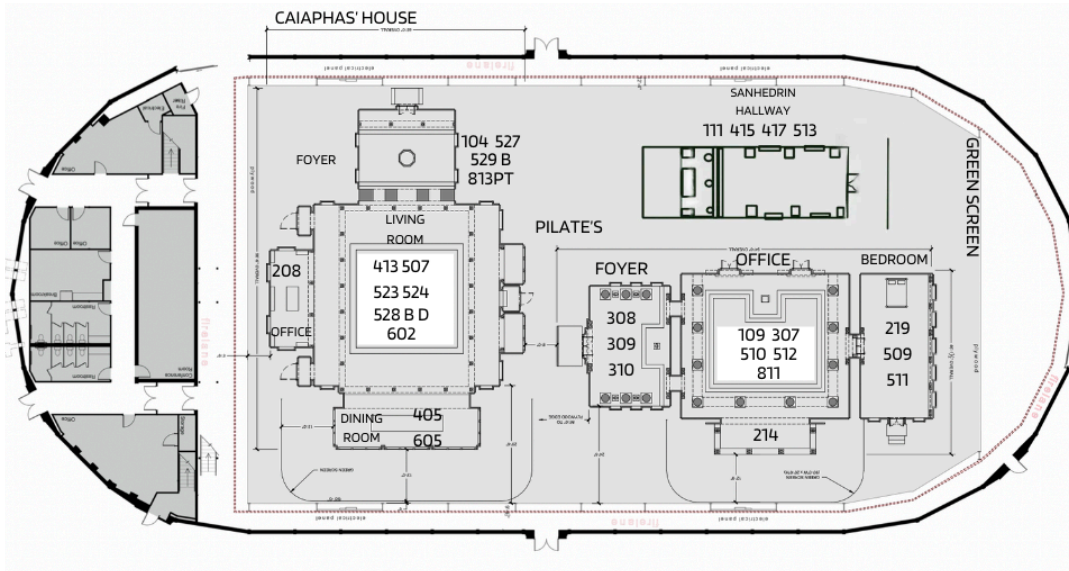

TEXAS

SUMMARY BUILDS STAGE 1

CAIAPHAS' HOUSE

104	INT. CAIAPHAS' QUARTERS - HALLWAY	(STAGE 1) TX
208	INT. OFFICE OF CAIAPHAS	(STAGE 1) TX
M 405	INT. CAIAPHAS' LAVISH TABLE	(STAGE 1) TX
413	INT. CAIAPHAS HOUSE - LIVING ROOM	(STAGE 1) TX
507	INT. CAIAPHAS' HOUSE - LIVING ROOM Cont	(STAGE 1) TX
523	INT/EXT. CAIAPHAS' HOUSE - FOYER Same as sc506?	(STAGE 1) TX EXT?
524	INT. CAIAPHAS' HOUSE - SITTING ROOM	(STAGE 1) TX
i 527	INT. CAIAPHAS' HOUSE (also intercut as 528 B&D)?	(STAGE 1) TX TBD script change
531	INT. CAIAPHAS' HOUSE - FRONT ROOM	(STAGE 1) TX
602	INT. CAIAPHAS' HOUSE - FOYER	(STAGE 1) TX
605	INT. CAIAPHAS' HOUSE - BREAKFAST NOOK & FOYER	(STAGE 1) TX
813	INT. CAIAPHAS' HOUSE	(STAGE 1) TX

PILATE'S (GOVERNOR'S) MANSION

109	INT. PILATE'S MANSION Pilate at window, Claudia bedroom	(STAGE 1) TX View to street
214	INT / EXT. PILATE'S BALCONY OVER JERUSALEM	(STAGE 1) TX VFX ?
219	INT. PILATE'S QUARTERS	(STAGE 1) TX
307	INT. PILATE'S QUARTERS	(STAGE 1) TX
308	INT. PILATE'S QUARTERS - ENTRYWAY	(STAGE 1) TX
309	INT. PILATE'S QUARTERS Cont	(STAGE 1) TX
310	INT. PILATE'S QUARTERS Later	(STAGE 1) TX
509	INT. PILATE'S QUARTERS - BEDROOM	(STAGE 1) TX
510	INT. PILATE'S QUARTERS - OFFICE Cont	(STAGE 1) TX
511	INT. PILATE'S QUARTERS - BEDROOM Cont	(STAGE 1) TX
512	INT. PILATE'S QUARTERS - OFFICE Cont	(STAGE 1) TX
811	INT. PILATE'S APARTMENT	(STAGE 1) TX