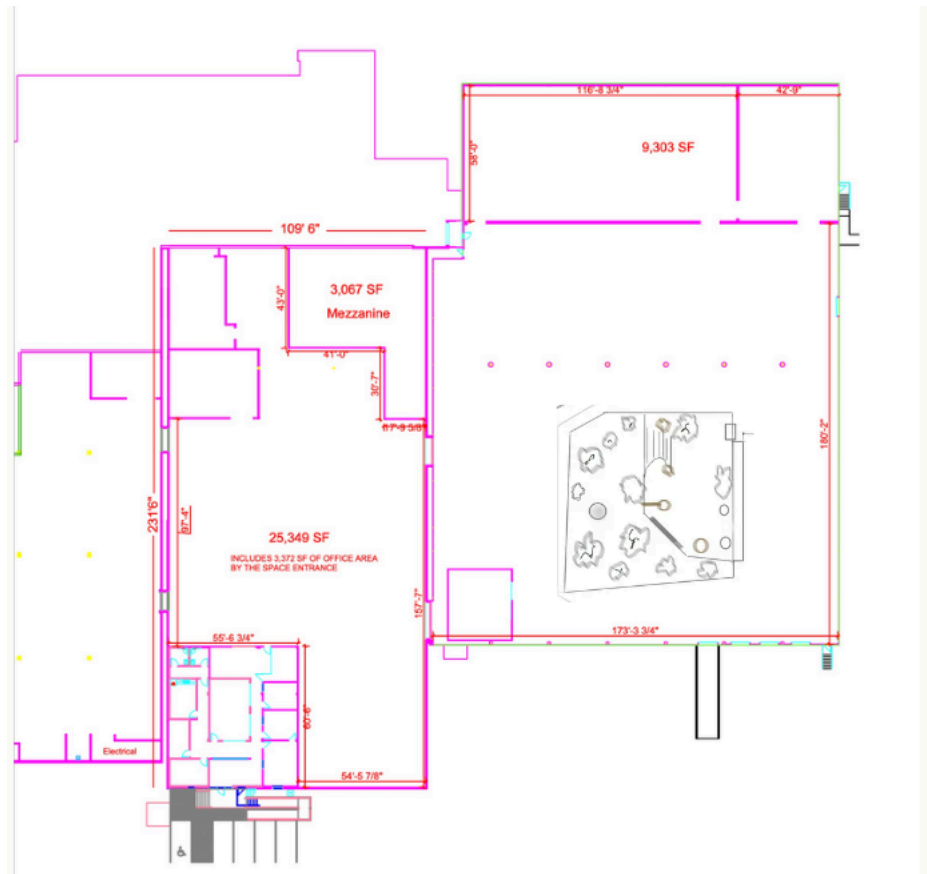

LAZ DINING

401	INT. BETHANY (LAZARUS DINING PASSOVER)	(STAGE 2) TX
424	INT. LAZARUS DINING ROOM - BREAKFAST TABLE	(STAGE 2) TX

SUMMARY BUILDS STAGE 3 (EXEC BUILDING)

MARK'S HOUSE/

UPPER ROOM

100	INT. MARK'S HOUSE - UPPER ROOM	(STAGE X) TX
200	INT. MARK'S HOUSE - UPPER ROOM	(STAGE X) TX
300	INT. MARK'S HOUSE - UPPER ROOM	(STAGE X) TX
400	INT. MARK'S HOUSE - UPPER ROOM	(STAGE X) TX
406	INT. MARK'S HOUSE - UPPER ROOM	(STAGE X) TX
500	INT. MARK'S HOUSE - UPPER ROOM	(STAGE X) TX
502	INT. MARK'S HOUSE - UPPER ROOM	(STAGE X) TX
600	INT. MARK'S HOUSE - UPPER ROOM	(STAGE X) TX
700	INT. MARK'S HOUSE - UPPER ROOM	(STAGE X) TX
701	INT. MARK'S HOUSE - UPPER ROOM	(STAGE X) TX
711	INT. MARK'S HOUSE - UPPER ROOM	(STAGE X) TX
732	INT. MARK'S HOUSE - UPPER ROOM	(STAGE X) TX
805	INT. MARK'S HOUSE - UPPER ROOM	(STAGE X) TX
808	EXT. MARK'S HOUSE - STAIRWELL (UPPER ROOM) or backlot match?	(STAGE X) TX

BUILD MARK'S ROOM (POSSIBLY PUT UP SIMON'S BEDROOM?)

807. INT/EXT UPPER ROOM BEDROOM (BACK LOT) TX

SUMMARY BUILDS STAGE X

GARDEN OF GETHSEMANE

810	EXT. MOUNT OF OLIVES - GARDEN OF GETHSEMANE	(STAGE X) TX
814	EXT. GARDEN OF GETHSEMANE	(STAGE X) TX
820	EXT. GETHSEMANE - PRAYER ROCK	(STAGE X) TX
815	EXT. ABRAHAM / ISAAC	(STAGE X) UT
817	EXT. VALLEY OF DRY BONES	(STAGE X) UT