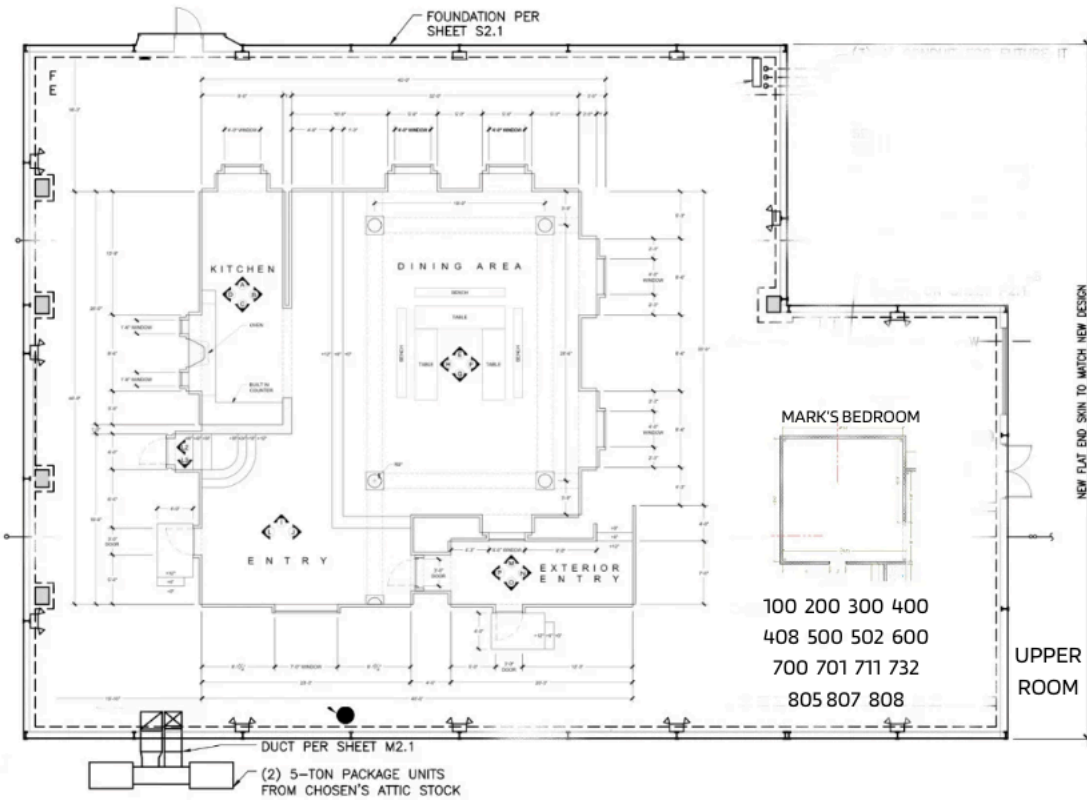

SANHEDRIN

415	INT. SANHEDRIN FOYER (JERUSALEM TEMPLE)	(STAGE 1) TX
417	INT. SANHEDRIN FOYER	(STAGE 1) TX
513	INT. SANHEDRIN - HALLWAY	(STAGE 1) TX

SUMMARY BUILDS STAGE 2

PHOEBE'S HOUSE

113	INT. PHOEBE'S HS - MEN'S QUARTERS	(STAGE 2) TX
114	INT. PHOEBE'S HS - WOMEN'S QUARTERS	(STAGE 2) TX
115	EXT. PHOEBE'S COURTYARD - SCULPTURE GARDEN	(STAGE 2) TX ???
124	EXT. PHOEBE'S HS - COURTYARD NIGHT ESTAB	(STAGE 2) TX BG ???
125	INT. PHOEBE'S HS - HALLWAY	(STAGE 2) TX
126	INT. PHOEBE'S HS - DISCIPLES QUARTERS	(STAGE 2) TX Cont
127	INT. PHOEBE'S HS - WOMEN'S QUARTERS	(STAGE 2) TX Cont
128	INT. PHOEBE'S HS - DISCIPLES QUARTERS	(STAGE 2) TX Cont
129	INT. PHOEBE'S HS - HALLWAY CONT	(STAGE 2) TX Cont
130	INT. PHOEBE'S HS - WORKSHOP	(STAGE 2) TX Cont
305	INT. PHOEBE'S HOUSE - LIVING ROOM	(STAGE 2) TX

LAZ DINING

401	INT. BETHANY (LAZARUS DINING PASSOVER)	(STAGE 2) TX
424	INT. LAZARUS DINING ROOM - BREAKFAST TABLE	(STAGE 2) TX

SUMMARY BUILDS STAGE 3 (EXEC BUILDING)

MARK'S HOUSE/

UPPER ROOM

100	INT. MARK'S HOUSE - UPPER ROOM	(STAGE X) TX
200	INT. MARK'S HOUSE - UPPER ROOM	(STAGE X) TX
300	INT. MARK'S HOUSE - UPPER ROOM	(STAGE X) TX
400	INT. MARK'S HOUSE - UPPER ROOM	(STAGE X) TX
406	INT. MARK'S HOUSE - UPPER ROOM	(STAGE X) TX
500	INT. MARK'S HOUSE - UPPER ROOM	(STAGE X) TX
502	INT. MARK'S HOUSE - UPPER ROOM	(STAGE X) TX
600	INT. MARK'S HOUSE - UPPER ROOM	(STAGE X) TX
700	INT. MARK'S HOUSE - UPPER ROOM	(STAGE X) TX
701	INT. MARK'S HOUSE - UPPER ROOM	(STAGE X) TX
711	INT. MARK'S HOUSE - UPPER ROOM	(STAGE X) TX
732	INT. MARK'S HOUSE - UPPER ROOM	(STAGE X) TX
805	INT. MARK'S HOUSE - UPPER ROOM	(STAGE X) TX
808	EXT. MARK'S HOUSE - STAIRWELL (UPPER ROOM) or backlot match?	(STAGE X) TX