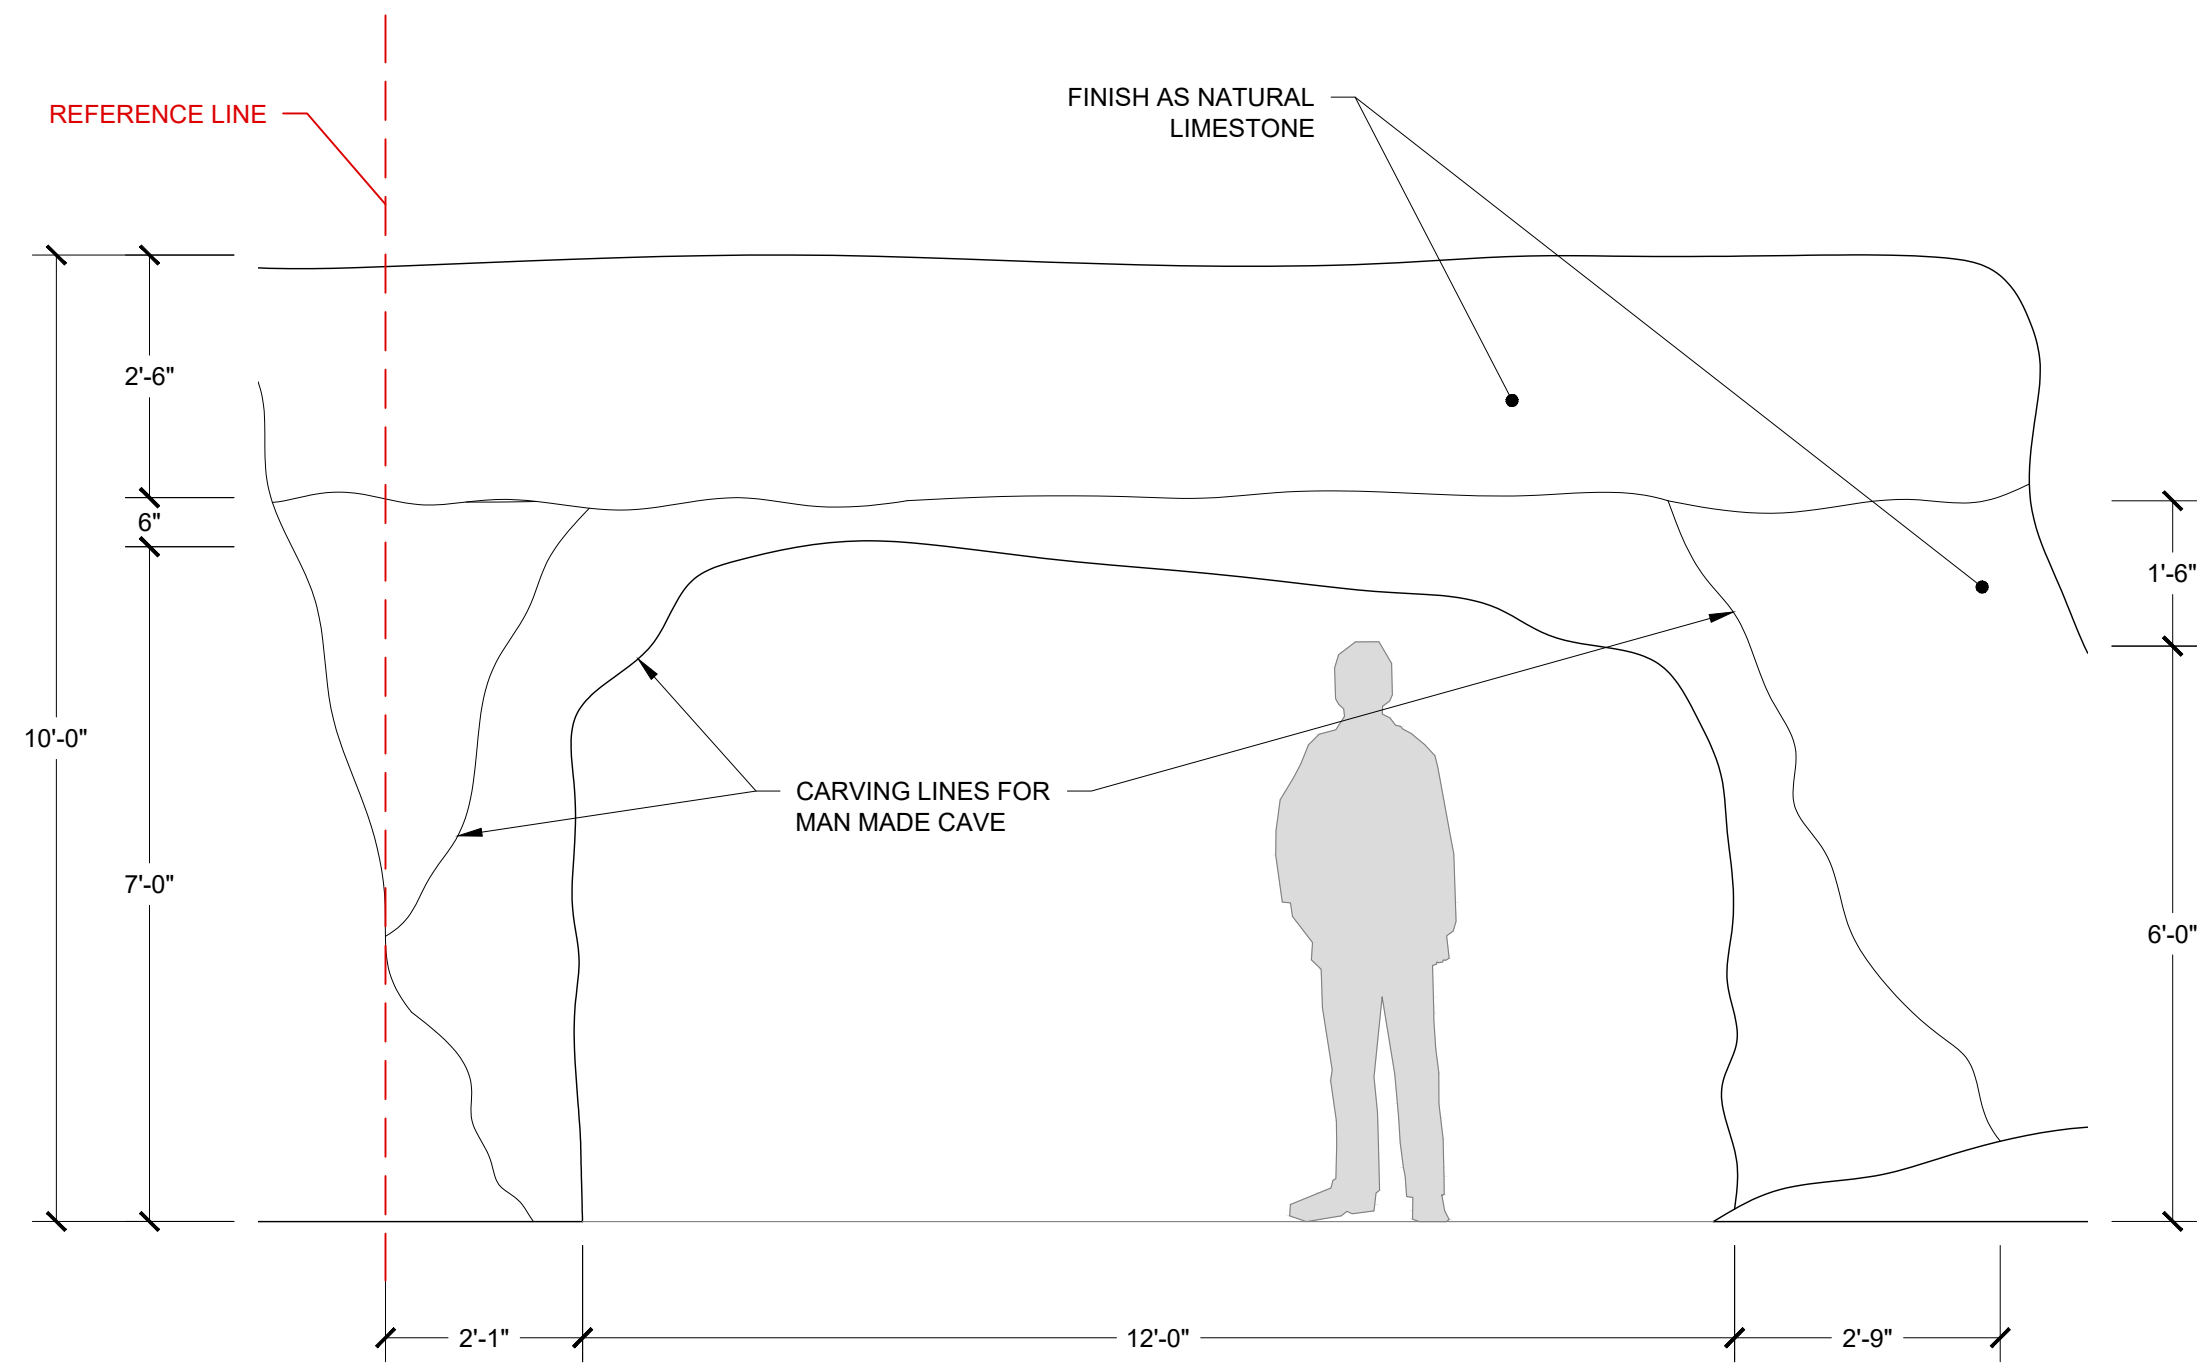

1 GARDEN OF GETHSEMANE - PLAN
SCALE: 1/8" = 1'-0"

RELEASE
16 MAY 2024

1 GARDEN OF GETHSEMANE - SECTION A
SCALE: 1/4" = 1'-0"

2 GARDEN OF GETHSEMANE - SECTION B
SCALE: 1/4" = 1'-0"

NOTE: ITEMS IN DEEP BACKGROUND REMOVED FROM SECTIONS FOR CLARITY

2 GARDEN OF GETHSEMANE - SECTION H
SCALE: 1/4" = 1'-0"

3 GARDEN OF GETHSEMANE - SECTION I
SCALE: 1/4" = 1'-0"

CAVE DETAILS ON PLATE 7

RELEASE
16 MAY 2024

1 GARDEN OF GETHSEMANE - SECTION J
SCALE: 1/4" = 1'-0"

2 GATE - INSIDE GARDEN
SCALE: 1" = 1'-0"

3 SECTION
SCALE: 1" = 1'-0"

4 GATE - OUTSIDE GARDEN
SCALE: 1" = 1'-0"

5 GATE - PLAN
SCALE: 1" = 1'-0"

RELEASE
16 MAY 2024

1 CAVE - FRONT ELEVATION
SCALE: 1/2" = 1'-0"

2 CAVE - SECTION O
SCALE: 1/2" = 1'-0"

3 CAVE - SECTION N
SCALE: 1/2" = 1'-0"

4 CAVE - PLAN
SCALE: 1/2" = 1'-0"

5 CAVE - SECTION L
SCALE: 1/2" = 1'-0"

6 CAVE - SECTION M
SCALE: 1/2" = 1'-0"

RELEASE
16 MAY 2024