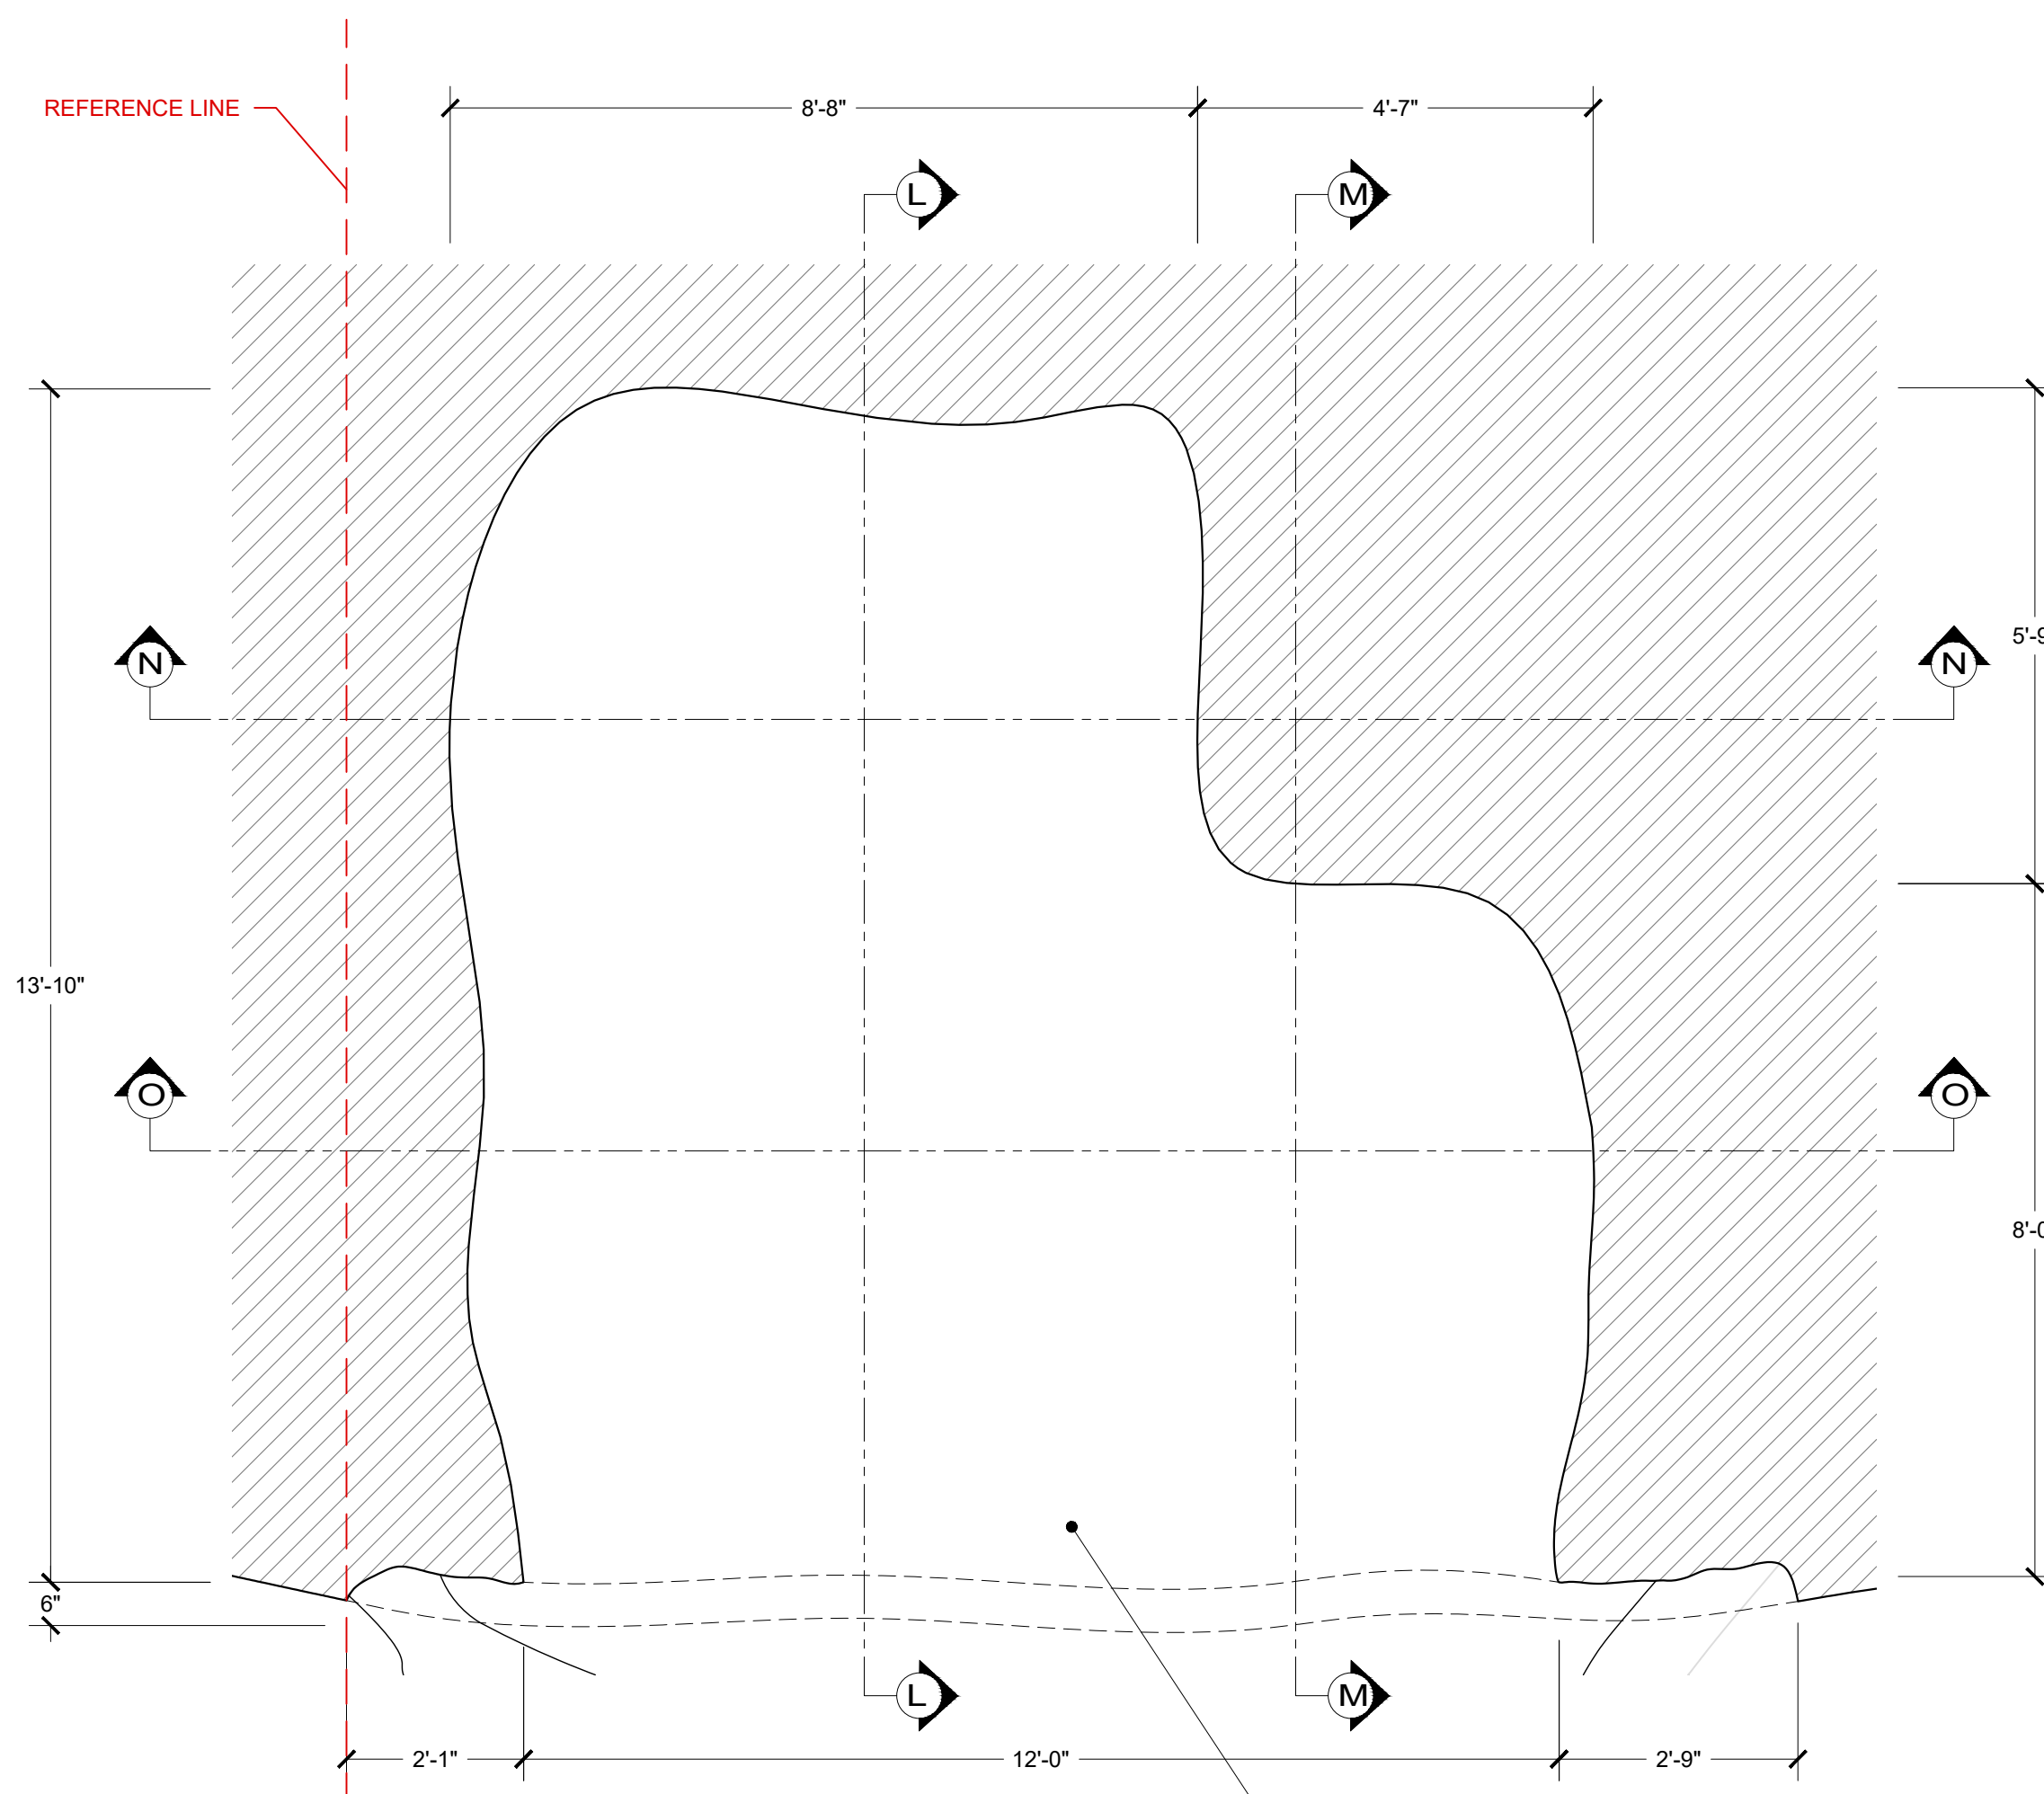

1 GARDEN OF GETHSEMANE - PLAN
SCALE: 1/8" = 1'-0"

RELEASE
16 MAY 2024

1 GARDEN OF GETHSEMANE - SECTION A
SCALE: 1/4" = 1'-0"

2 GARDEN OF GETHSEMANE - SECTION B
SCALE: 1/4" = 1'-0"

NOTE: ITEMS IN DEEP BACKGROUND REMOVED FROM SECTIONS FOR CLARITY

2 GARDEN OF GETHSEMANE - SECTION H
SCALE: 1/4" = 1'-0"

3 GARDEN OF GETHSEMANE - SECTION I
SCALE: 1/4" = 1'-0"

CAVE DETAILS ON PLATE 7

RELEASE
16 MAY 2024

1 GARDEN OF GETHSEMANE - SECTION J
SCALE: 1/4" = 1'-0"

2 GATE - INSIDE GARDEN
SCALE: 1" = 1'-0"

3 SECTION
SCALE: 1" = 1'-0"

4 GATE - OUTSIDE GARDEN
SCALE: 1" = 1'-0"

5 GATE - PLAN
SCALE: 1" = 1'-0"

RELEASE
16 MAY 2024

1 CAVE - FRONT ELEVATION
SCALE: 1/2" = 1'-0"

2 CAVE - SECTION O
SCALE: 1/2" = 1'-0"

3 CAVE - SECTION N
SCALE: 1/2" = 1'-0"

4 CAVE - PLAN
SCALE: 1/2" = 1'-0"

5 CAVE - SECTION L
SCALE: 1/2" = 1'-0"

6 CAVE - SECTION M
SCALE: 1/2" = 1'-0"

RELEASE
16 MAY 2024