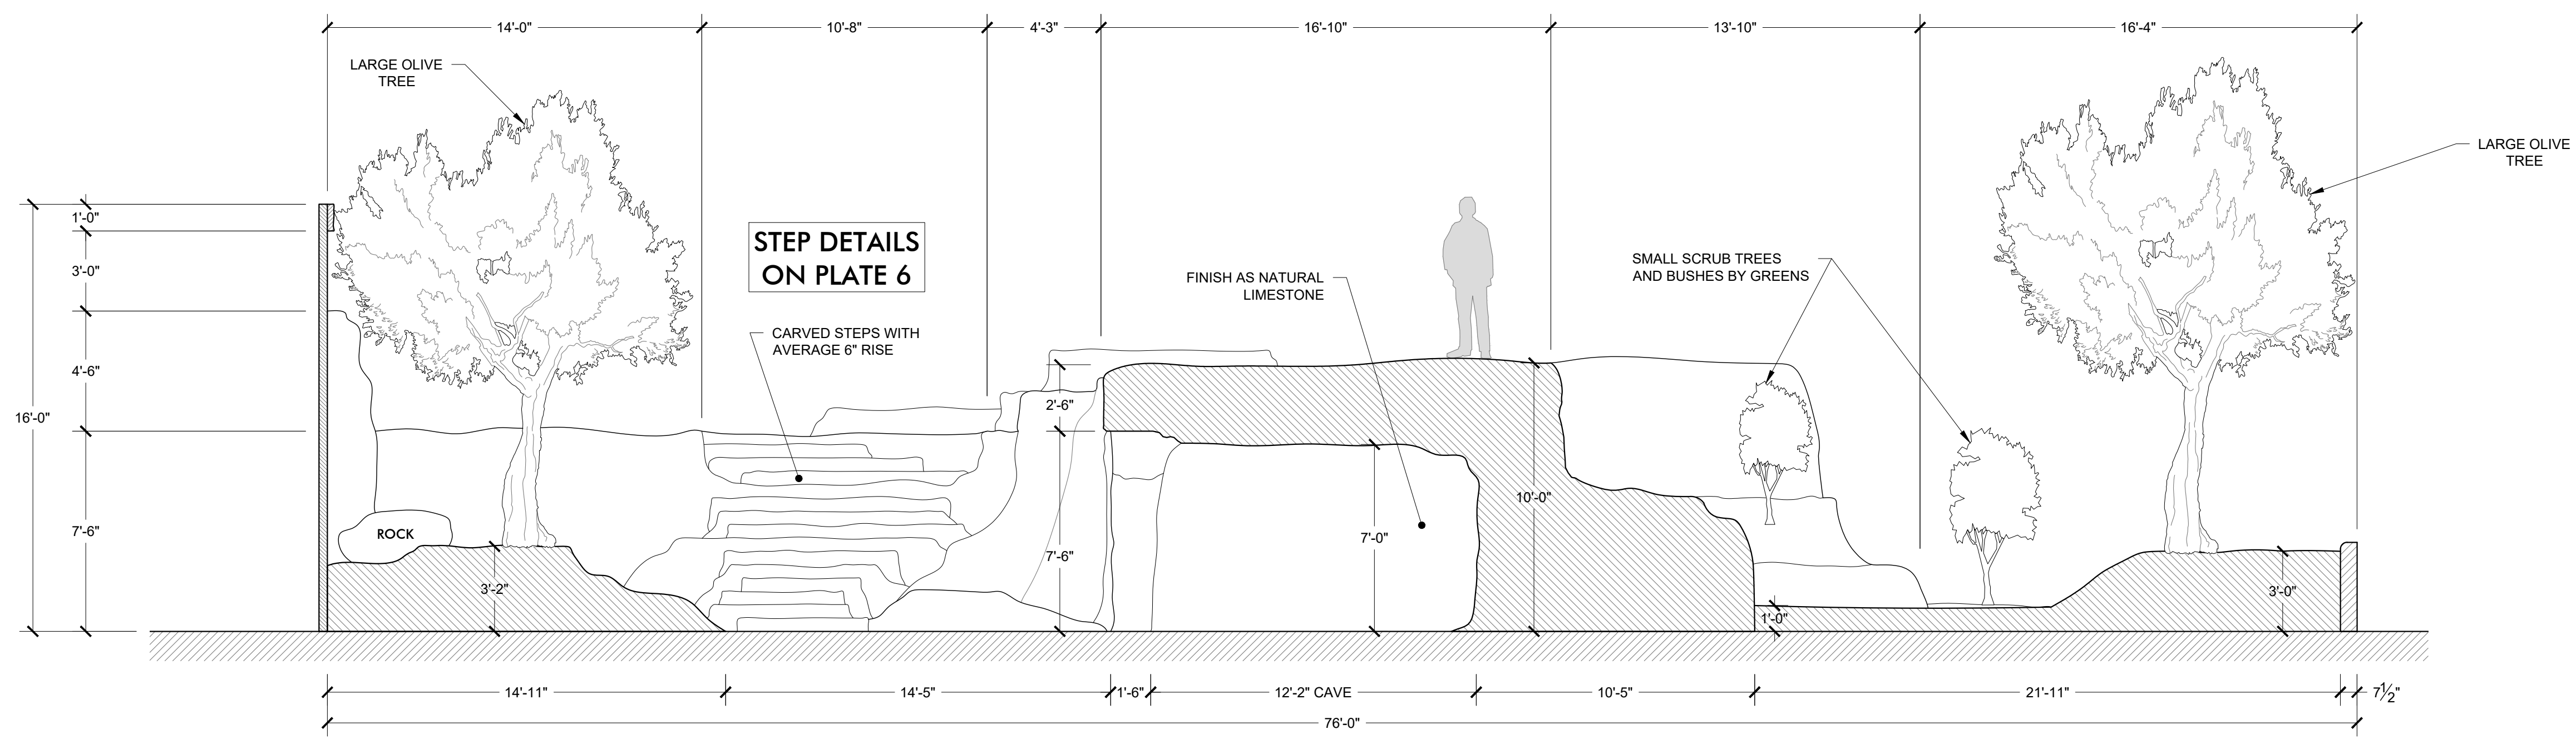

1 GARDEN OF GETHSEMANE - PLAN
SCALE: 1/8" = 1'-0"

RELEASE
16 MAY 2024

1 GARDEN OF GETHSEMANE - SECTION A
SCALE: 1/4" = 1'-0"

2 GARDEN OF GETHSEMANE - SECTION B
SCALE: 1/4" = 1'-0"

NOTE: ITEMS IN DEEP BACKGROUND REMOVED FROM SECTIONS FOR CLARITY

2 GARDEN OF GETHSEMANE - SECTION H
SCALE: 1/4" = 1'-0"

3 GARDEN OF GETHSEMANE - SECTION I
SCALE: 1/4" = 1'-0"

CAVE DETAILS ON PLATE 7

RELEASE
16 MAY 2024

1 GARDEN OF GETHSEMANE - SECTION J
SCALE: 1/4" = 1'-0"

2 GATE - INSIDE GARDEN
SCALE: 1" = 1'-0"

3 SECTION
SCALE: 1" = 1'-0"

4 GATE - OUTSIDE GARDEN
SCALE: 1" = 1'-0"

5 GATE - PLAN
SCALE: 1" = 1'-0"

RELEASE
16 MAY 2024

1 CAVE - FRONT ELEVATION
SCALE: 1/2" = 1'-0"

2 CAVE - SECTION O
SCALE: 1/2" = 1'-0"

3 CAVE - SECTION N
SCALE: 1/2" = 1'-0"

4 CAVE - PLAN
SCALE: 1/2" = 1'-0"

5 CAVE - SECTION L
SCALE: 1/2" = 1'-0"

6 CAVE - SECTION M
SCALE: 1/2" = 1'-0"

RELEASE
16 MAY 2024