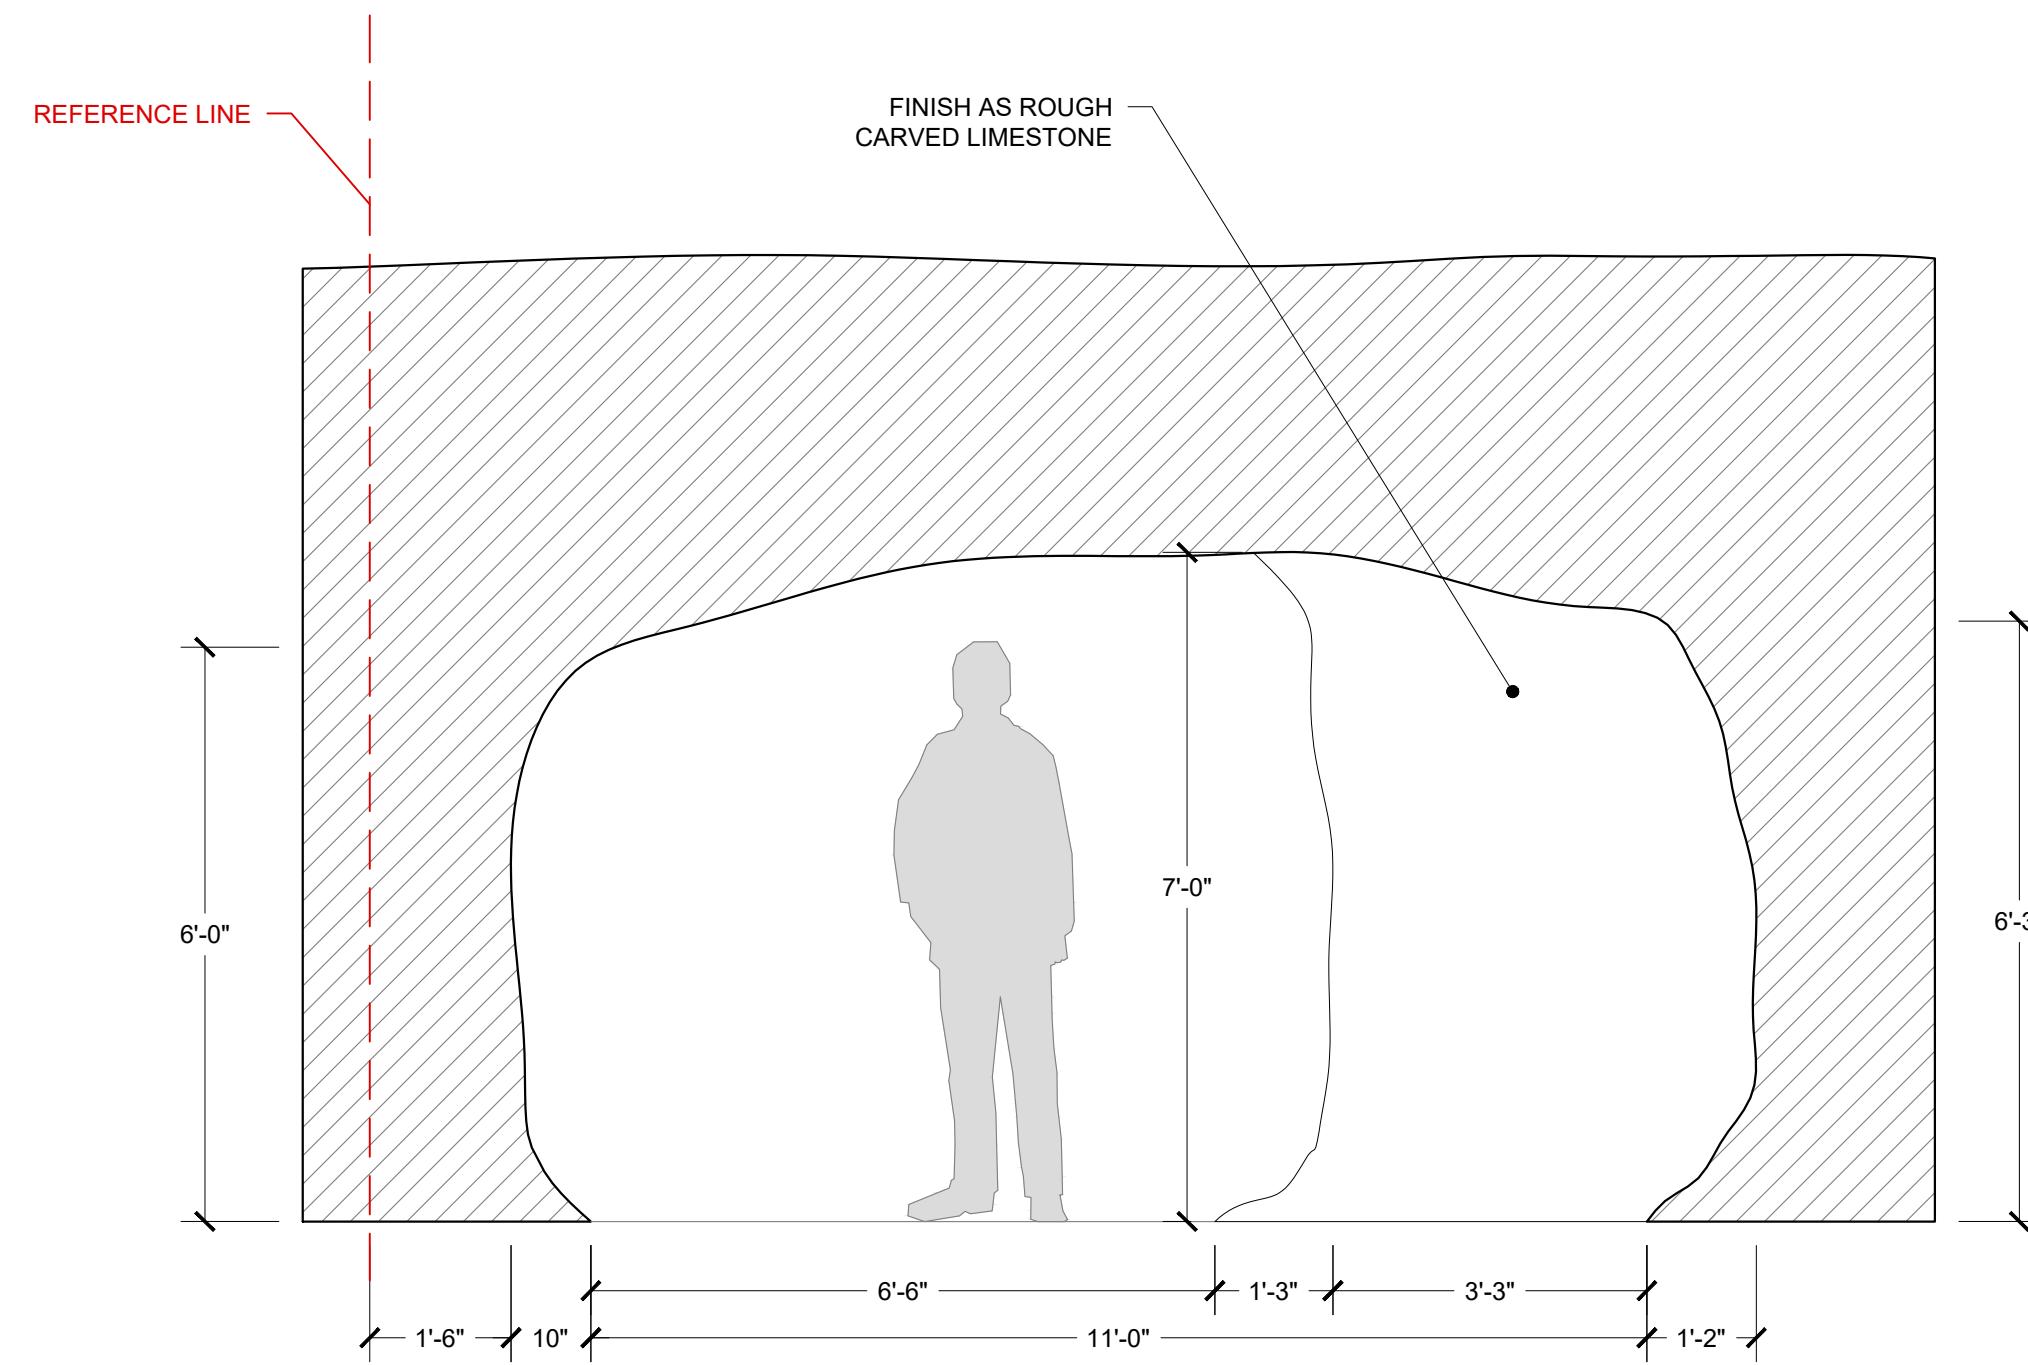

1 GARDEN OF GETHSEMANE - PLAN
SCALE: 1/8" = 1'-0"

RELEASE
16 MAY 2024

1 GARDEN OF GETHSEMANE - SECTION A
SCALE: 1/4" = 1'-0"

2 GARDEN OF GETHSEMANE - SECTION B
SCALE: 1/4" = 1'-0"

NOTE: ITEMS IN DEEP BACKGROUND REMOVED FROM SECTIONS FOR CLARITY

2 GARDEN OF GETHSEMANE - SECTION H
SCALE: 1/4" = 1'-0"

3 GARDEN OF GETHSEMANE - SECTION I
SCALE: 1/4" = 1'-0"

CAVE DETAILS ON PLATE 7

RELEASE
16 MAY 2024

1 GARDEN OF GETHSEMANE - SECTION J
SCALE: 1/4" = 1'-0"

2 GATE - INSIDE GARDEN
SCALE: 1" = 1'-0"

3 SECTION
SCALE: 1" = 1'-0"

4 GATE - OUTSIDE GARDEN
SCALE: 1" = 1'-0"

5 GATE - PLAN
SCALE: 1" = 1'-0"

RELEASE
16 MAY 2024

1 CAVE - FRONT ELEVATION
SCALE: 1/2" = 1'-0"

2 CAVE - SECTION O
SCALE: 1/2" = 1'-0"

3 CAVE - SECTION N
SCALE: 1/2" = 1'-0"

4 CAVE - PLAN
SCALE: 1/2" = 1'-0"

5 CAVE - SECTION L
SCALE: 1/2" = 1'-0"

6 CAVE - SECTION M
SCALE: 1/2" = 1'-0"

RELEASE
16 MAY 2024