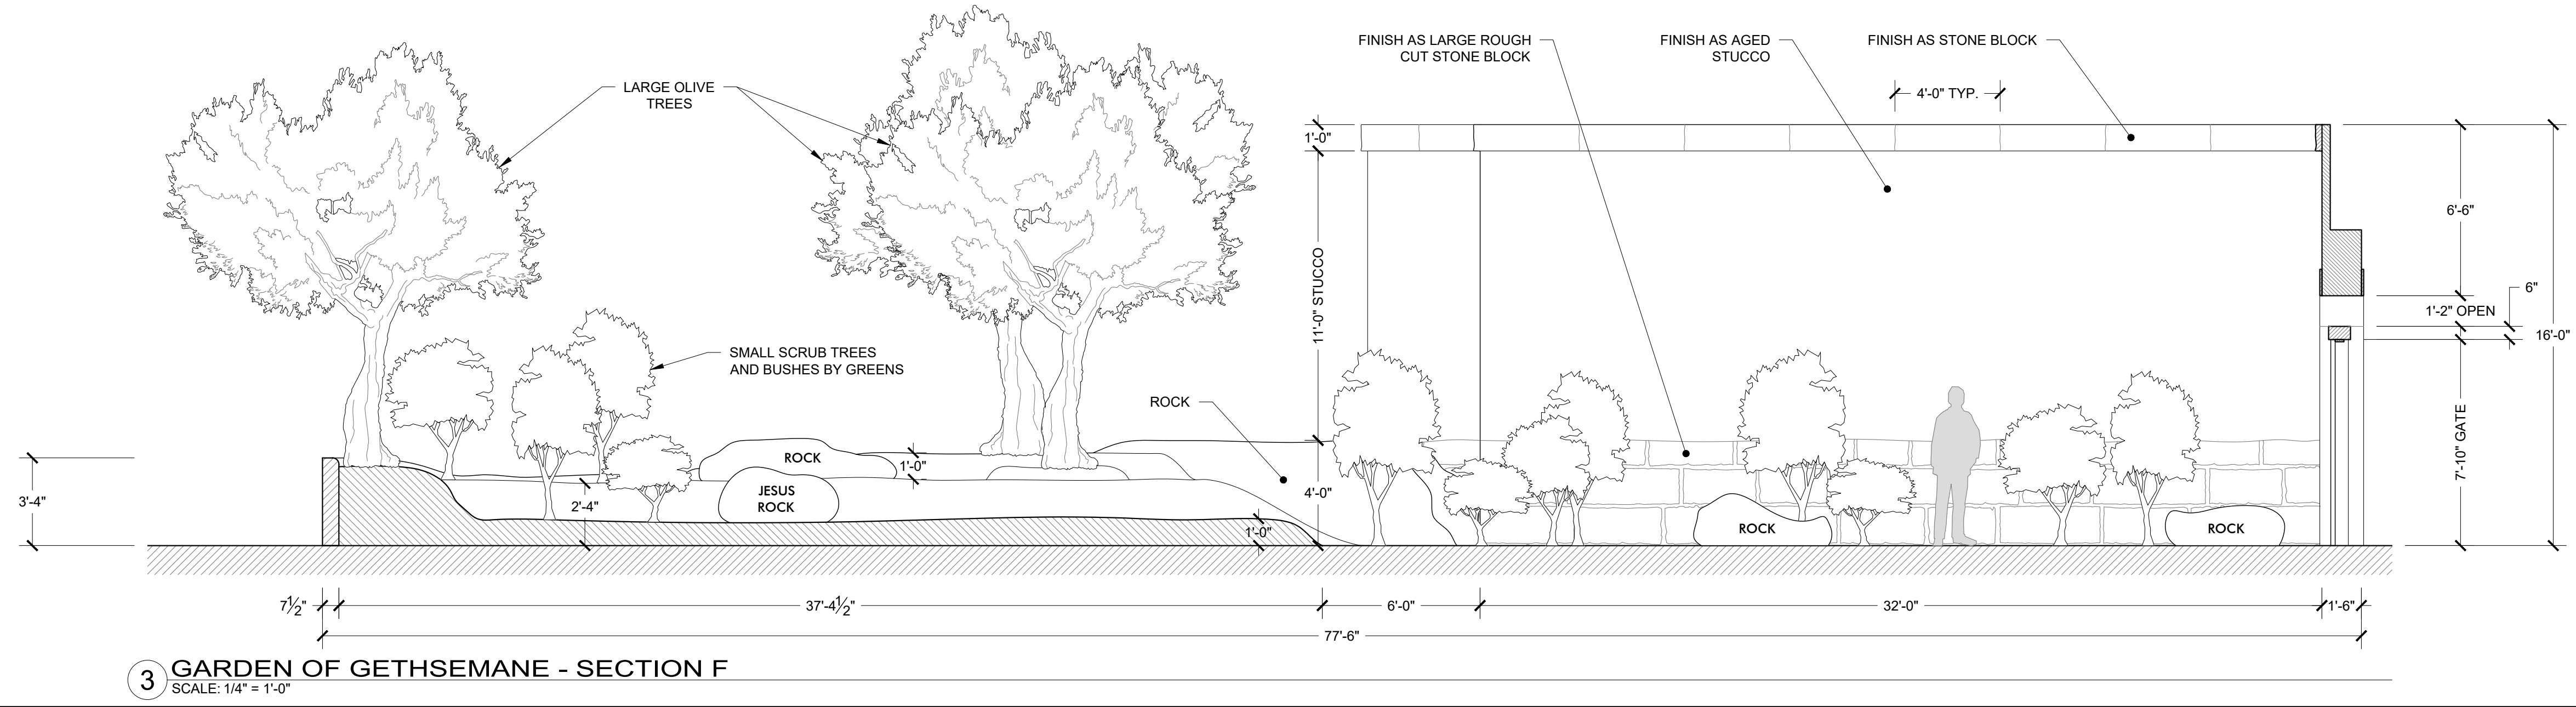

1 GARDEN OF GETHSEMANE - PLAN
SCALE: 1/8" = 1'-0"

RELEASE
16 MAY 2024

1 GARDEN OF GETHSEMANE - SECTION A
SCALE: 1/4" = 1'-0"

2 GARDEN OF GETHSEMANE - SECTION B
SCALE: 1/4" = 1'-0"

NOTE: ITEMS IN DEEP BACKGROUND REMOVED FROM SECTIONS FOR CLARITY

3 GARDEN OF GETHSEMANE - SECTION C
SCALE: 1/4" = 1'-0"

RELEASE
16 MAY 2024

NOTE: ITEMS IN DEEP BACKGROUND REMOVED FROM SECTIONS FOR CLARITY

RELEASE
16 MAY 2024

1 GARDEN OF GETHSEMANE - SECTION G
SCALE: 1/4" = 1'-0"

2 GARDEN OF GETHSEMANE - SECTION H
SCALE: 1/4" = 1'-0"

3 GARDEN OF GETHSEMANE - SECTION I
SCALE: 1/4" = 1'-0"

CAVE DETAILS ON PLATE 7

RELEASE
16 MAY 2024

1 GARDEN OF GETHSEMANE - SECTION J
SCALE: 1/4" = 1'-0"

2 GATE - INSIDE GARDEN
SCALE: 1" = 1'-0"

3 SECTION
SCALE: 1" = 1'-0"

4 GATE - OUTSIDE GARDEN
SCALE: 1" = 1'-0"

5 GATE - PLAN
SCALE: 1" = 1'-0"

RELEASE
16 MAY 2024

1 CAVE - FRONT ELEVATION
SCALE: 1/2" = 1'-0"