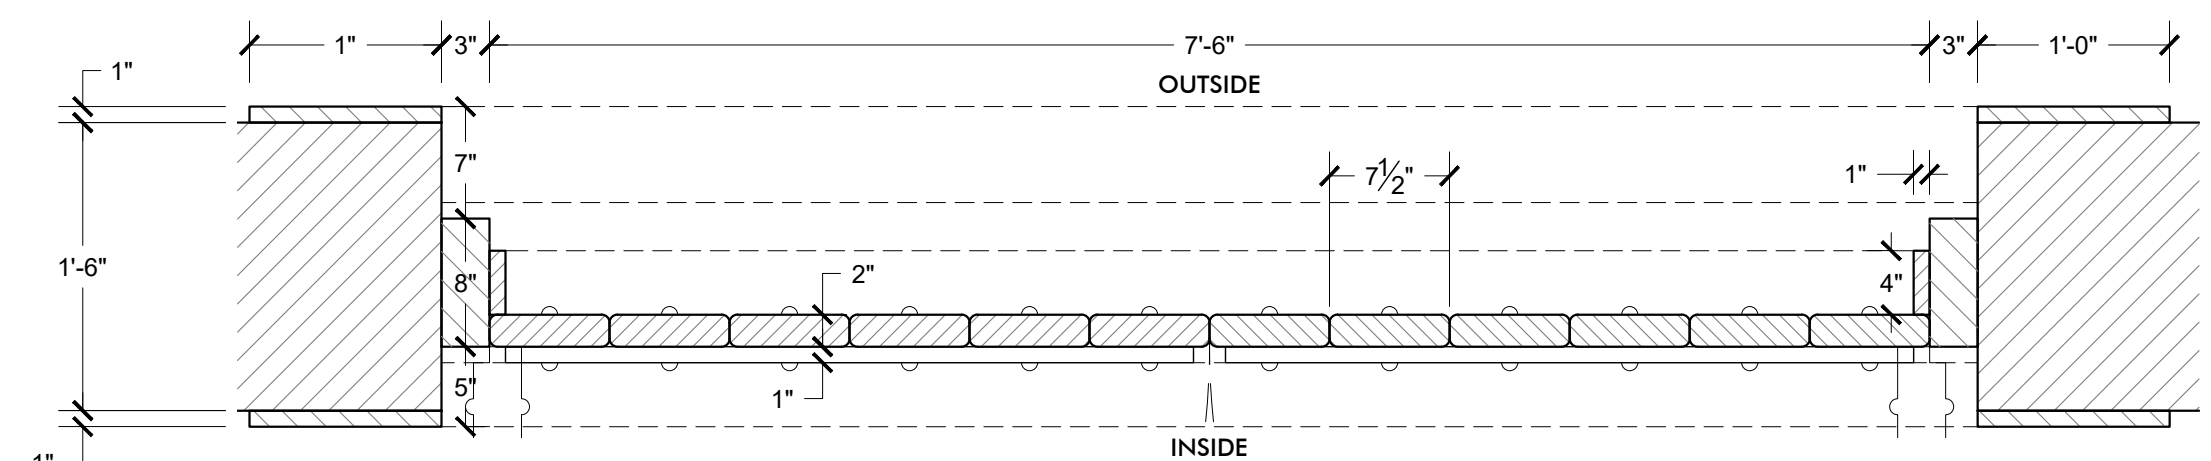

3 GARDEN OF GETHSEMANE - SECTION C
SCALE: 1/4" = 1'-0"

RELEASE
16 MAY 2024

NOTE: ITEMS IN DEEP BACKGROUND REMOVED FROM SECTIONS FOR CLARITY

RELEASE
16 MAY 2024

1 GARDEN OF GETHSEMANE - SECTION G
SCALE: 1/4" = 1'-0"

2 GARDEN OF GETHSEMANE - SECTION H
SCALE: 1/4" = 1'-0"

3 GARDEN OF GETHSEMANE - SECTION I
SCALE: 1/4" = 1'-0"

CAVE DETAILS ON PLATE 7

RELEASE
16 MAY 2024

1 GARDEN OF GETHSEMANE - SECTION J
SCALE: 1/4" = 1'-0"

2 GATE - INSIDE GARDEN
SCALE: 1" = 1'-0"

3 SECTION
SCALE: 1" = 1'-0"

4 GATE - OUTSIDE GARDEN
SCALE: 1" = 1'-0"

5 GATE - PLAN
SCALE: 1" = 1'-0"

RELEASE
16 MAY 2024

1 CAVE - FRONT ELEVATION
SCALE: 1/2" = 1'-0"

2 CAVE - SECTION O
SCALE: 1/2" = 1'-0"

3 CAVE - SECTION N
SCALE: 1/2" = 1'-0"

4 CAVE - PLAN
SCALE: 1/2" = 1'-0"

5 CAVE - SECTION L
SCALE: 1/2" = 1'-0"

6 CAVE - SECTION M
SCALE: 1/2" = 1'-0"

RELEASE
16 MAY 2024