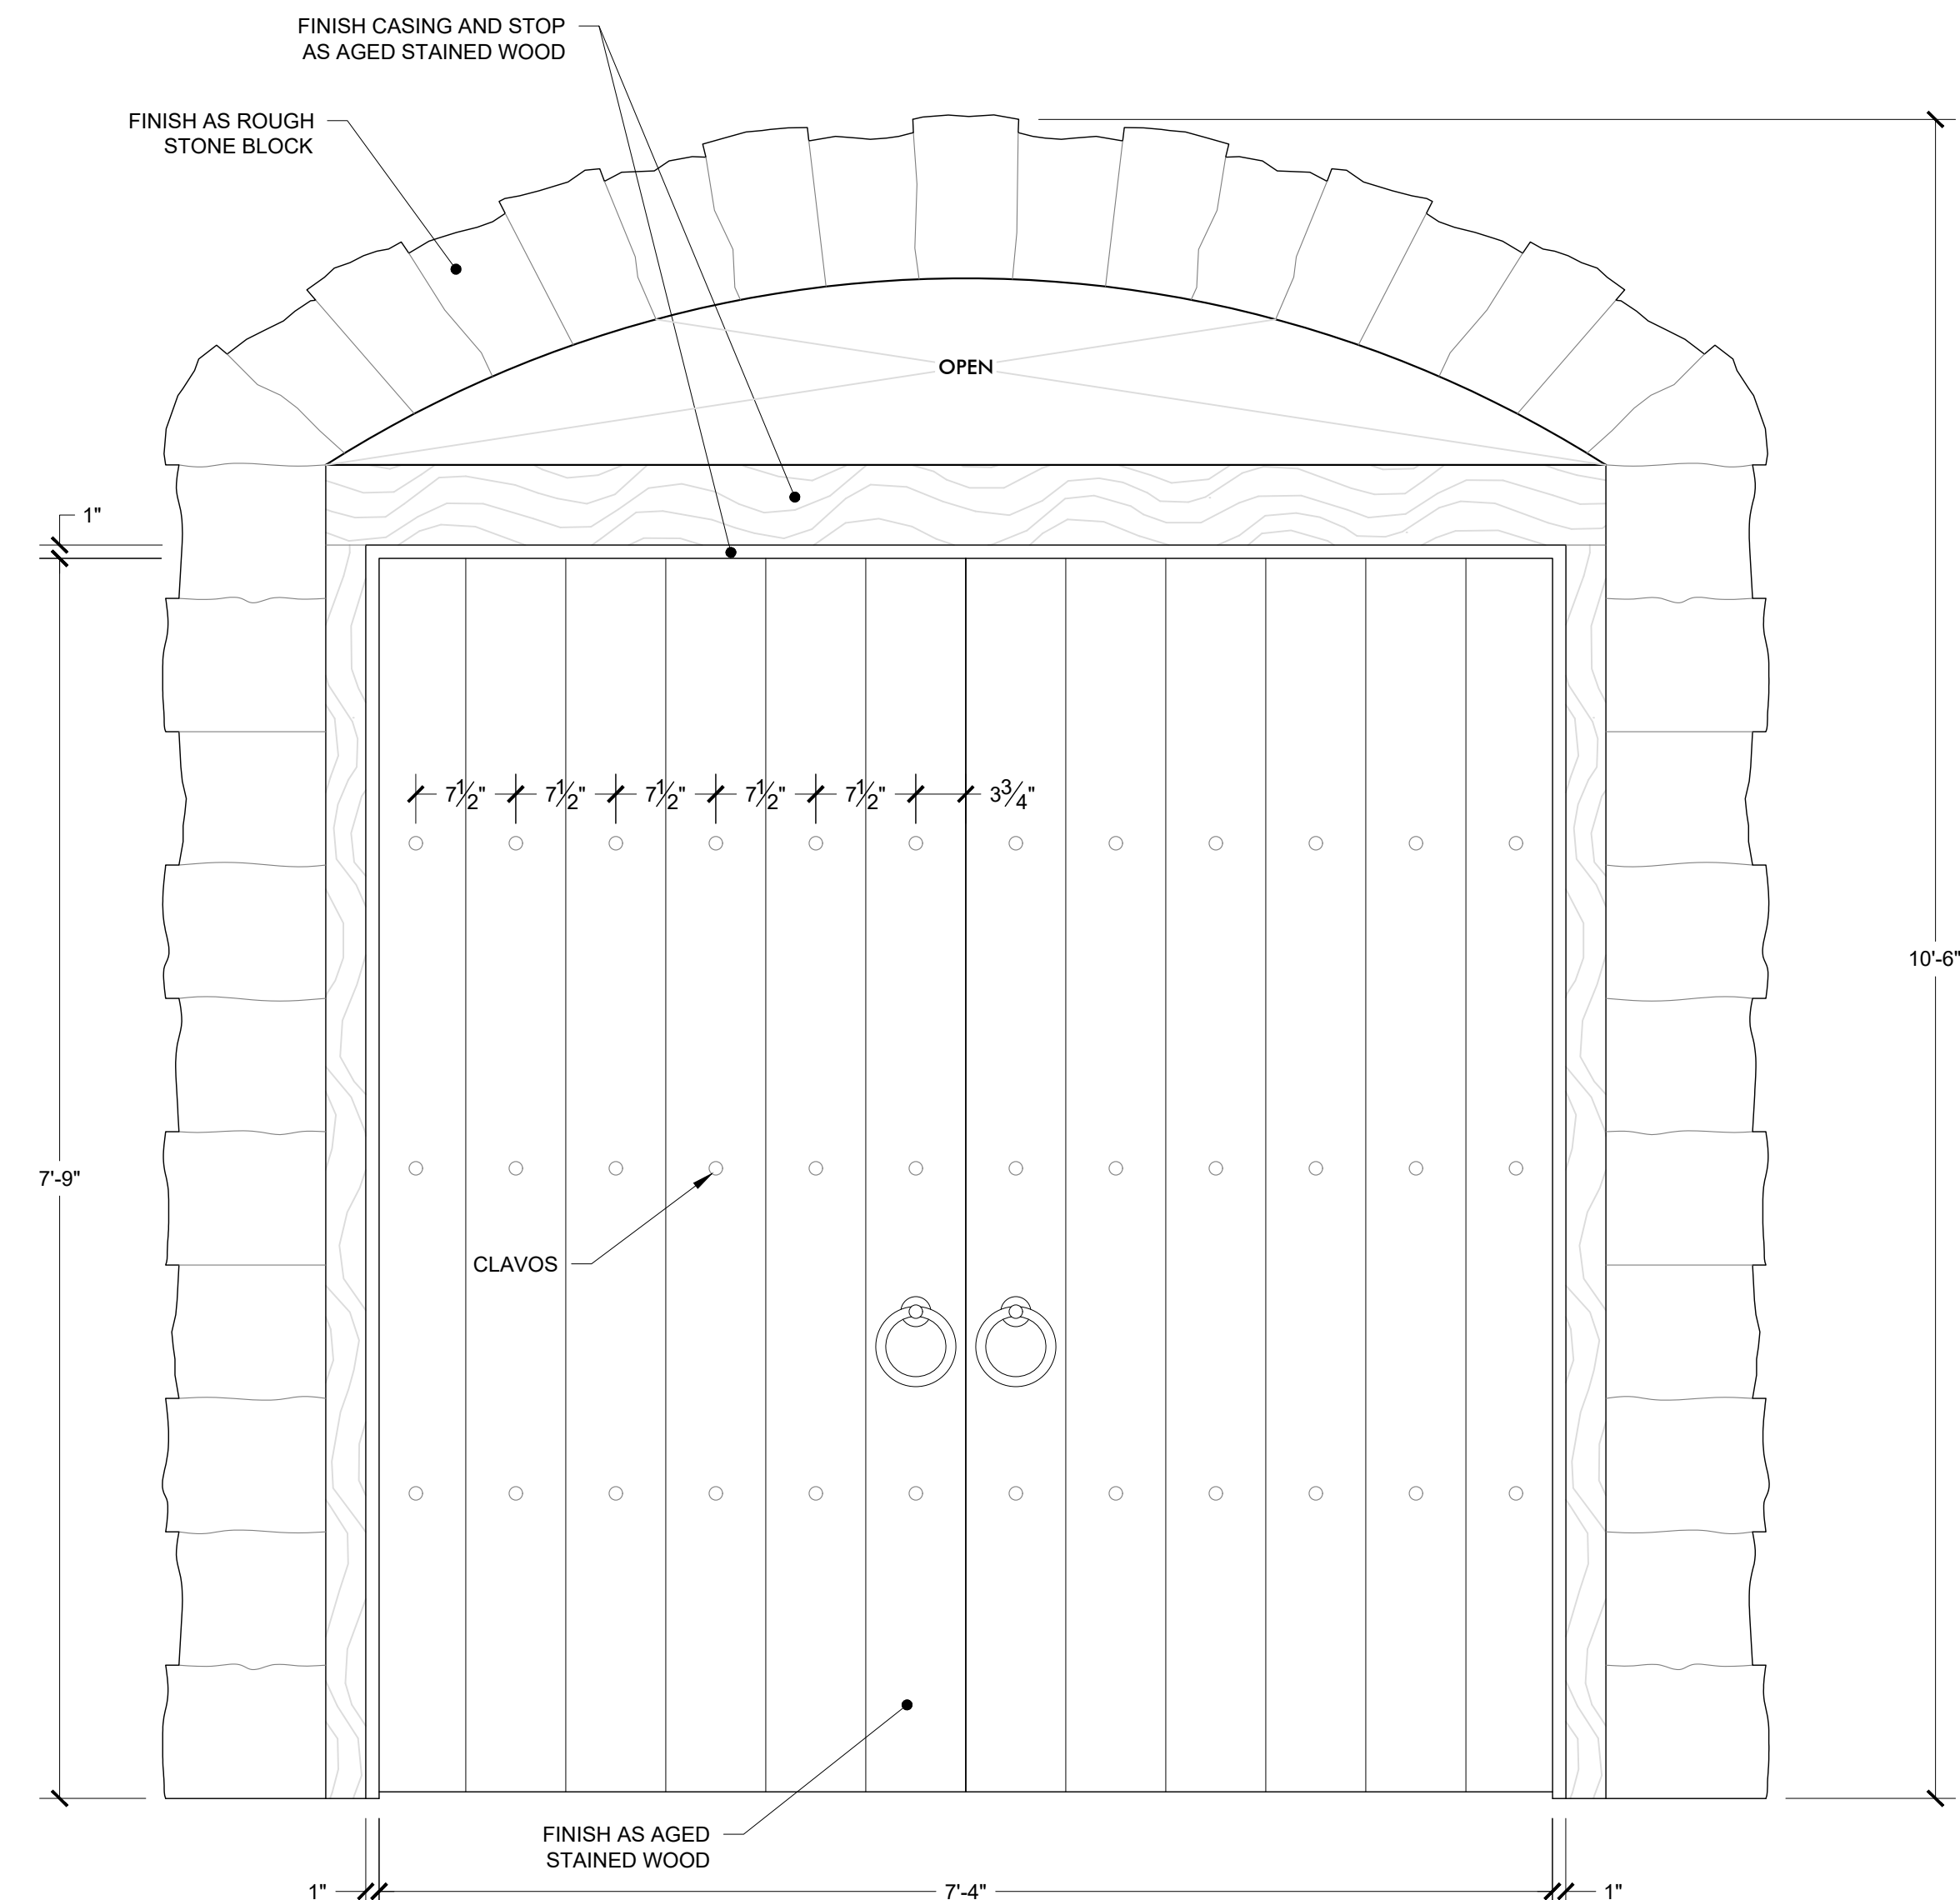

1 GARDEN OF GETHSEMANE - PLAN
SCALE: 1/8" = 1'-0"

RELEASE
16 MAY 2024

1 GARDEN OF GETHSEMANE - SECTION A
SCALE: 1/4" = 1'-0"

2 GARDEN OF GETHSEMANE - SECTION B
SCALE: 1/4" = 1'-0"

NOTE: ITEMS IN DEEP BACKGROUND REMOVED FROM SECTIONS FOR CLARITY

2 GARDEN OF GETHSEMANE - SECTION H
SCALE: 1/4" = 1'-0"

3 GARDEN OF GETHSEMANE - SECTION I
SCALE: 1/4" = 1'-0"

CAVE DETAILS ON PLATE 7

RELEASE
16 MAY 2024

1 GARDEN OF GETHSEMANE - SECTION J
SCALE: 1/4" = 1'-0"

2 GATE - INSIDE GARDEN
SCALE: 1" = 1'-0"

3 SECTION
SCALE: 1" = 1'-0"

4 GATE - OUTSIDE GARDEN
SCALE: 1" = 1'-0"

5 GATE - PLAN
SCALE: 1" = 1'-0"

RELEASE
16 MAY 2024

1 CAVE - FRONT ELEVATION
SCALE: 1/2" = 1'-0"

2 CAVE - SECTION O
SCALE: 1/2" = 1'-0"

3 CAVE - SECTION N
SCALE: 1/2" = 1'-0"

4 CAVE - PLAN
SCALE: 1/2" = 1'-0"

5 CAVE - SECTION L
SCALE: 1/2" = 1'-0"

6 CAVE - SECTION M
SCALE: 1/2" = 1'-0"

RELEASE
16 MAY 2024