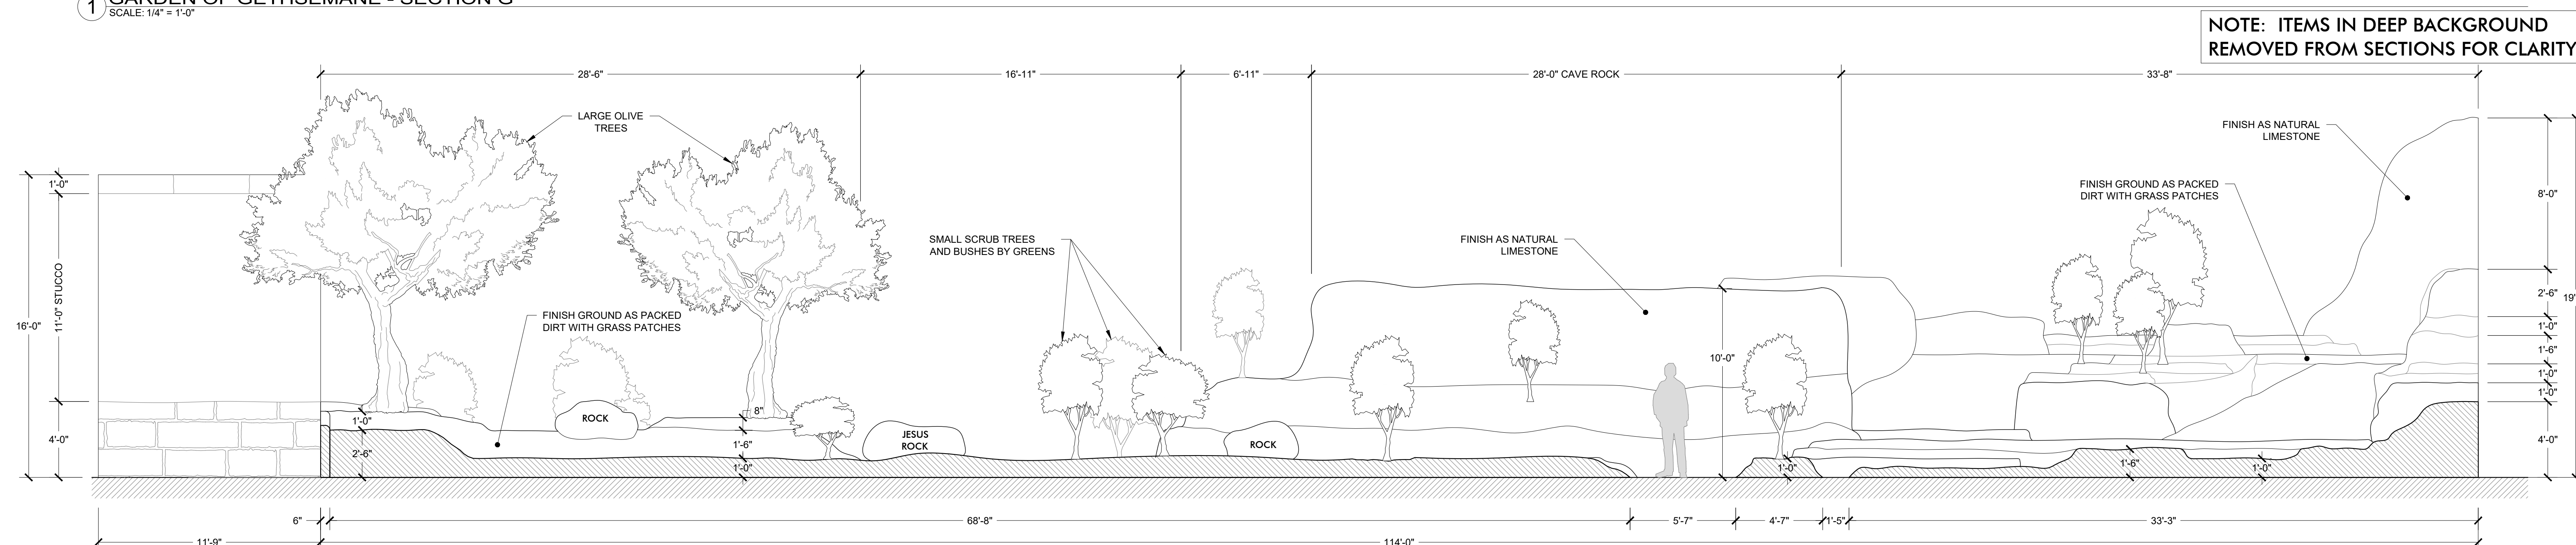

3 GARDEN OF GETHSEMANE - SECTION C
SCALE: 1/4" = 1'-0"

RELEASE
16 MAY 2024

NOTE: ITEMS IN DEEP BACKGROUND REMOVED FROM SECTIONS FOR CLARITY

RELEASE
16 MAY 2024

1 GARDEN OF GETHSEMANE - SECTION G
SCALE: 1/4" = 1'-0"

2 GARDEN OF GETHSEMANE - SECTION H
SCALE: 1/4" = 1'-0"

3 GARDEN OF GETHSEMANE - SECTION I
SCALE: 1/4" = 1'-0"

CAVE DETAILS ON PLATE 7

RELEASE
16 MAY 2024

1 GARDEN OF GETHSEMANE - SECTION J
SCALE: 1/4" = 1'-0"

2 GATE - INSIDE GARDEN
SCALE: 1" = 1'-0"

3 SECTION
SCALE: 1" = 1'-0"

4 GATE - OUTSIDE GARDEN
SCALE: 1" = 1'-0"

5 GATE - PLAN
SCALE: 1" = 1'-0"

RELEASE
16 MAY 2024

1 CAVE - FRONT ELEVATION
SCALE: 1/2" = 1'-0"

2 CAVE - SECTION O
SCALE: 1/2" = 1'-0"

3 CAVE - SECTION N
SCALE: 1/2" = 1'-0"

4 CAVE - PLAN
SCALE: 1/2" = 1'-0"

5 CAVE - SECTION L
SCALE: 1/2" = 1'-0"

6 CAVE - SECTION M
SCALE: 1/2" = 1'-0"

RELEASE
16 MAY 2024