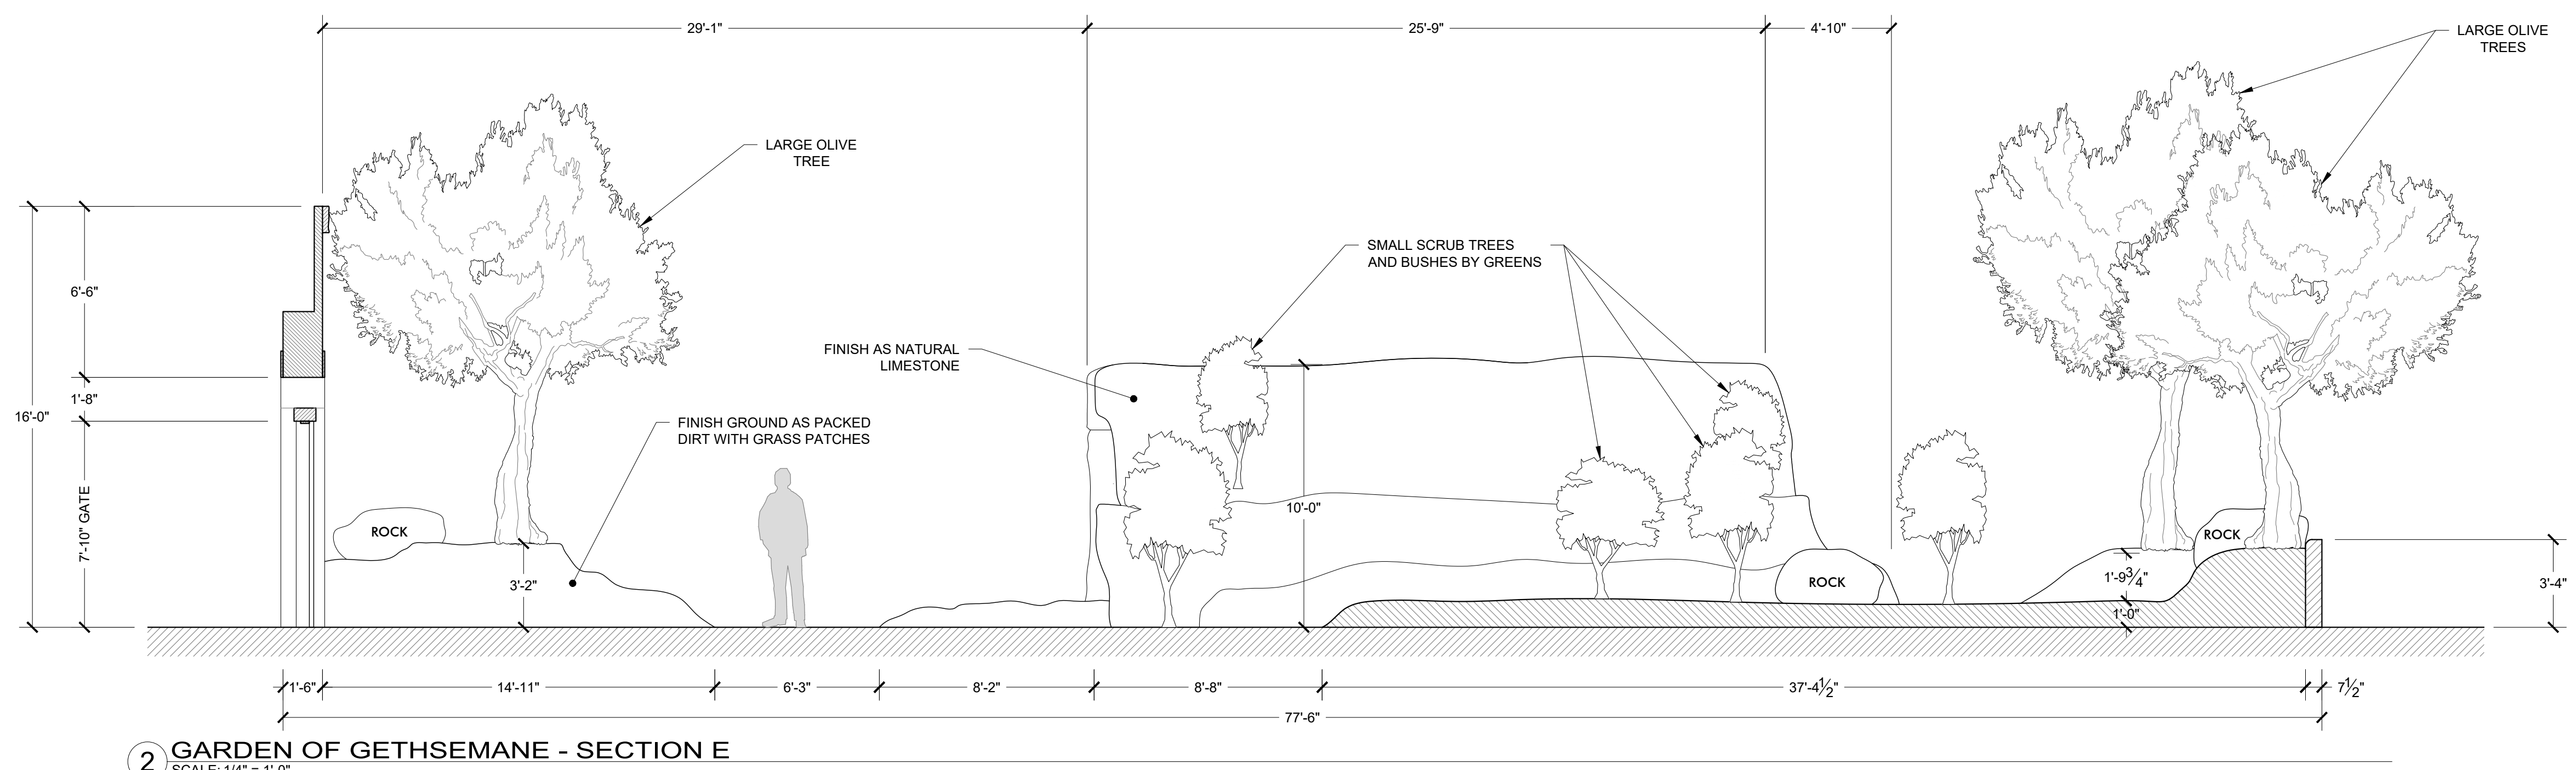

1 GARDEN OF GETHSEMANE - PLAN
SCALE: 1/8" = 1'-0"

RELEASE
16 MAY 2024

1 GARDEN OF GETHSEMANE - SECTION A
SCALE: 1/4" = 1'-0"

2 GARDEN OF GETHSEMANE - SECTION B
SCALE: 1/4" = 1'-0"

NOTE: ITEMS IN DEEP BACKGROUND REMOVED FROM SECTIONS FOR CLARITY

3 GARDEN OF GETHSEMANE - SECTION C
SCALE: 1/4" = 1'-0"

RELEASE
16 MAY 2024

NOTE: ITEMS IN DEEP BACKGROUND REMOVED FROM SECTIONS FOR CLARITY

RELEASE
16 MAY 2024

1 GARDEN OF GETHSEMANE - SECTION G
SCALE: 1/4" = 1'-0"

2 GARDEN OF GETHSEMANE - SECTION H
SCALE: 1/4" = 1'-0"

3 GARDEN OF GETHSEMANE - SECTION I
SCALE: 1/4" = 1'-0"

CAVE DETAILS ON PLATE 7

RELEASE
16 MAY 2024

1 GARDEN OF GETHSEMANE - SECTION J
SCALE: 1/4" = 1'-0"

2 CAVE - SECTION O
SCALE: 1/2" = 1'-0"

3 CAVE - SECTION N
SCALE: 1/2" = 1'-0"

4 CAVE - PLAN
SCALE: 1/2" = 1'-0"

5 CAVE - SECTION L
SCALE: 1/2" = 1'-0"

6 CAVE - SECTION M
SCALE: 1/2" = 1'-0"

RELEASE
16 MAY 2024