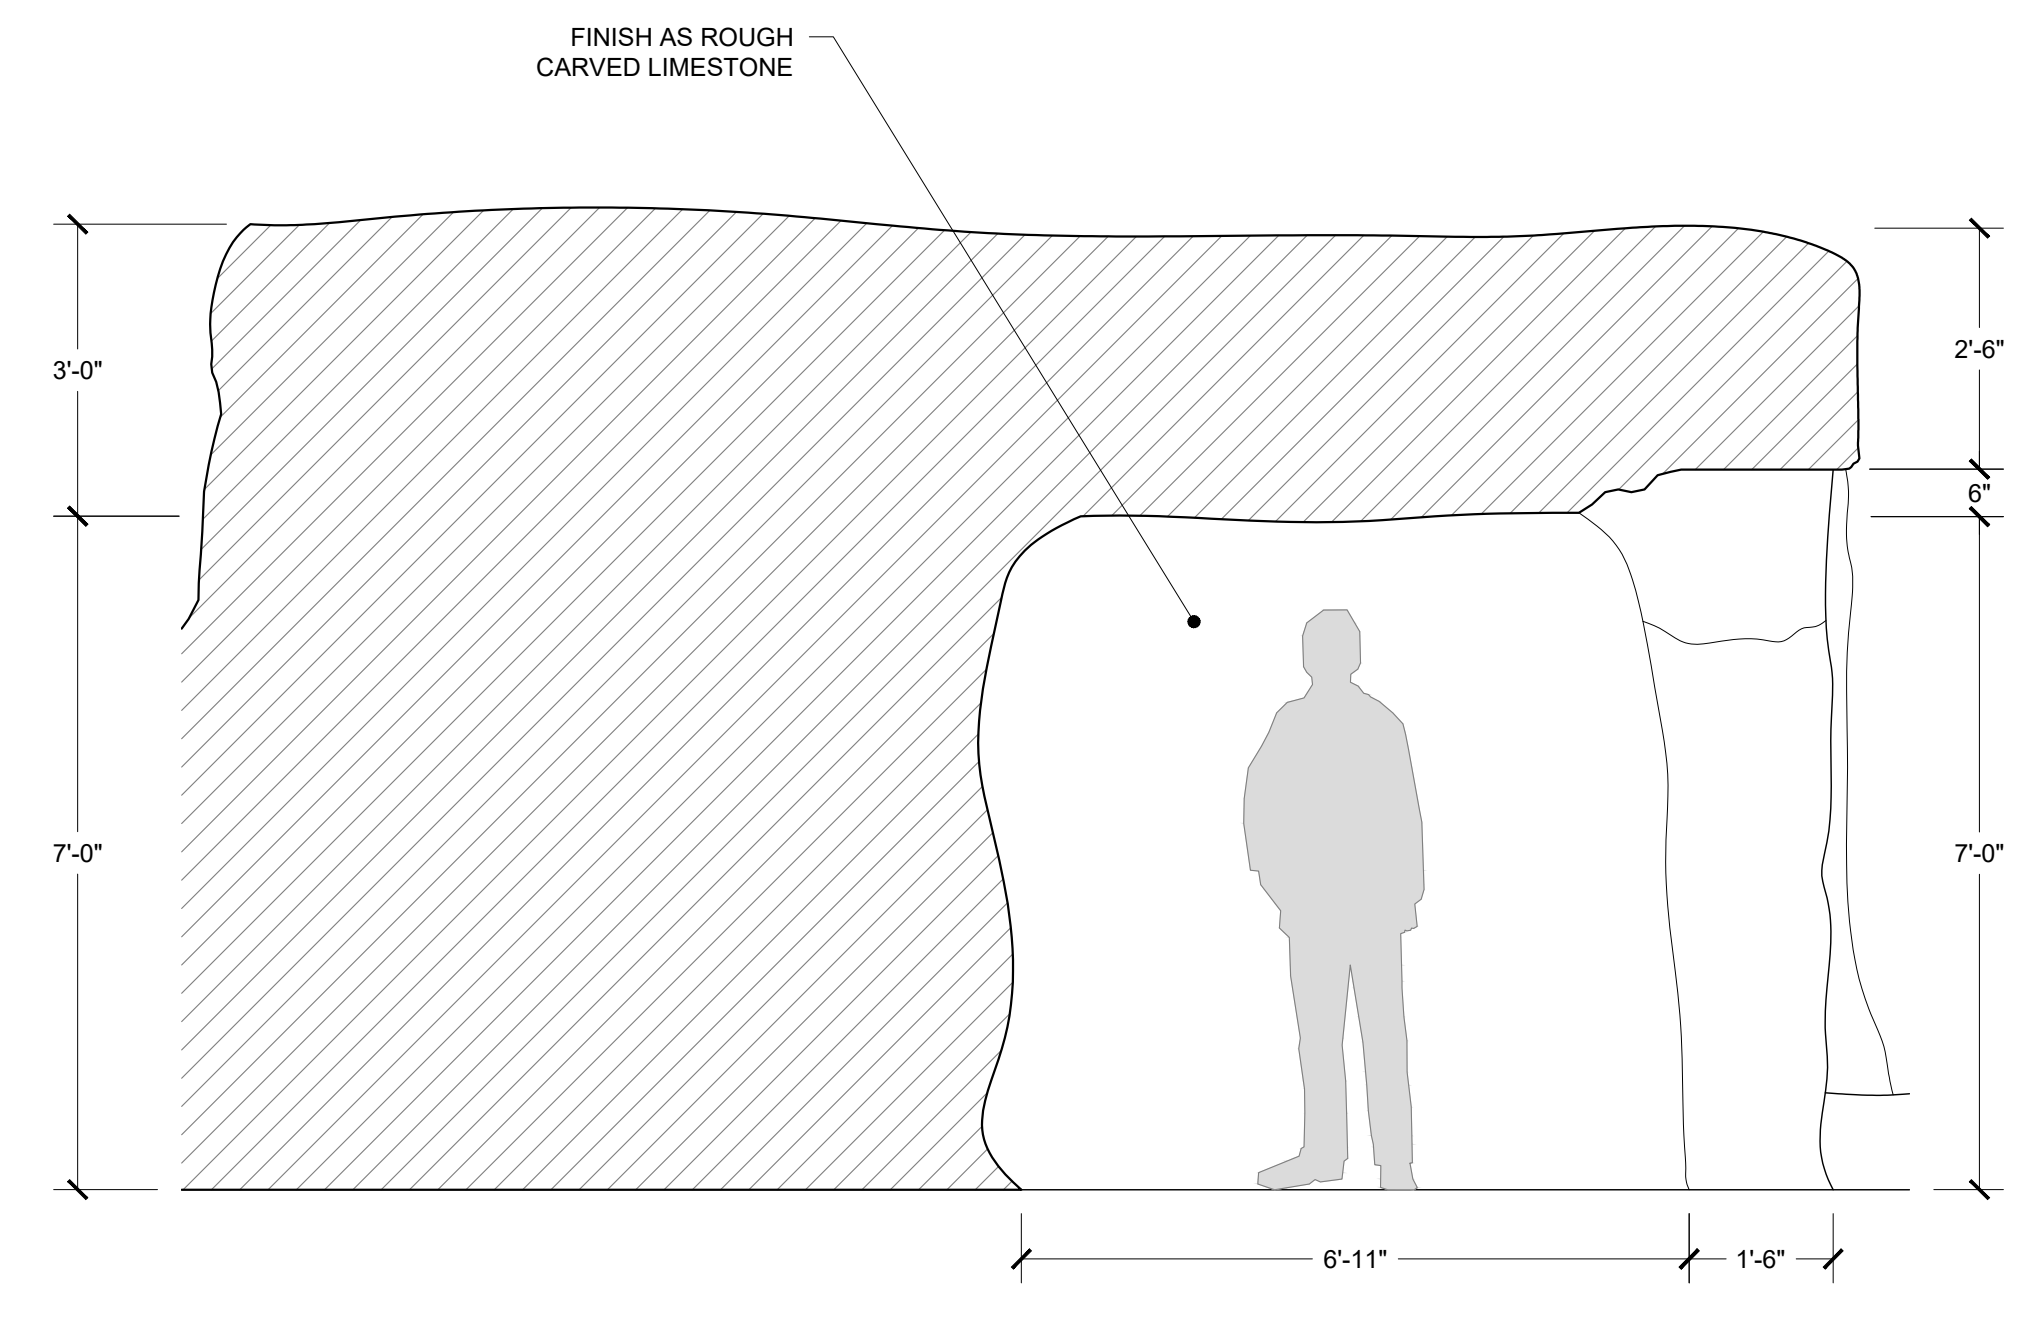

1 GARDEN OF GETHSEMANE - PLAN
SCALE: 1/8" = 1'-0"

RELEASE
16 MAY 2024

1 GARDEN OF GETHSEMANE - SECTION A
SCALE: 1/4" = 1'-0"

2 GARDEN OF GETHSEMANE - SECTION B
SCALE: 1/4" = 1'-0"

NOTE: ITEMS IN DEEP BACKGROUND REMOVED FROM SECTIONS FOR CLARITY

2 GARDEN OF GETHSEMANE - SECTION H
SCALE: 1/4" = 1'-0"

3 GARDEN OF GETHSEMANE - SECTION I
SCALE: 1/4" = 1'-0"

CAVE DETAILS ON PLATE 7

RELEASE
16 MAY 2024

1 GARDEN OF GETHSEMANE - SECTION J
SCALE: 1/4" = 1'-0"

2 GATE - INSIDE GARDEN
SCALE: 1" = 1'-0"

3 SECTION
SCALE: 1" = 1'-0"

4 GATE - OUTSIDE GARDEN
SCALE: 1" = 1'-0"

5 GATE - PLAN
SCALE: 1" = 1'-0"

RELEASE
16 MAY 2024

1 CAVE - FRONT ELEVATION
SCALE: 1/2" = 1'-0"

2 CAVE - SECTION O
SCALE: 1/2" = 1'-0"

3 CAVE - SECTION N
SCALE: 1/2" = 1'-0"

4 CAVE - PLAN
SCALE: 1/2" = 1'-0"

5 CAVE - SECTION L
SCALE: 1/2" = 1'-0"

6 CAVE - SECTION M
SCALE: 1/2" = 1'-0"

RELEASE
16 MAY 2024