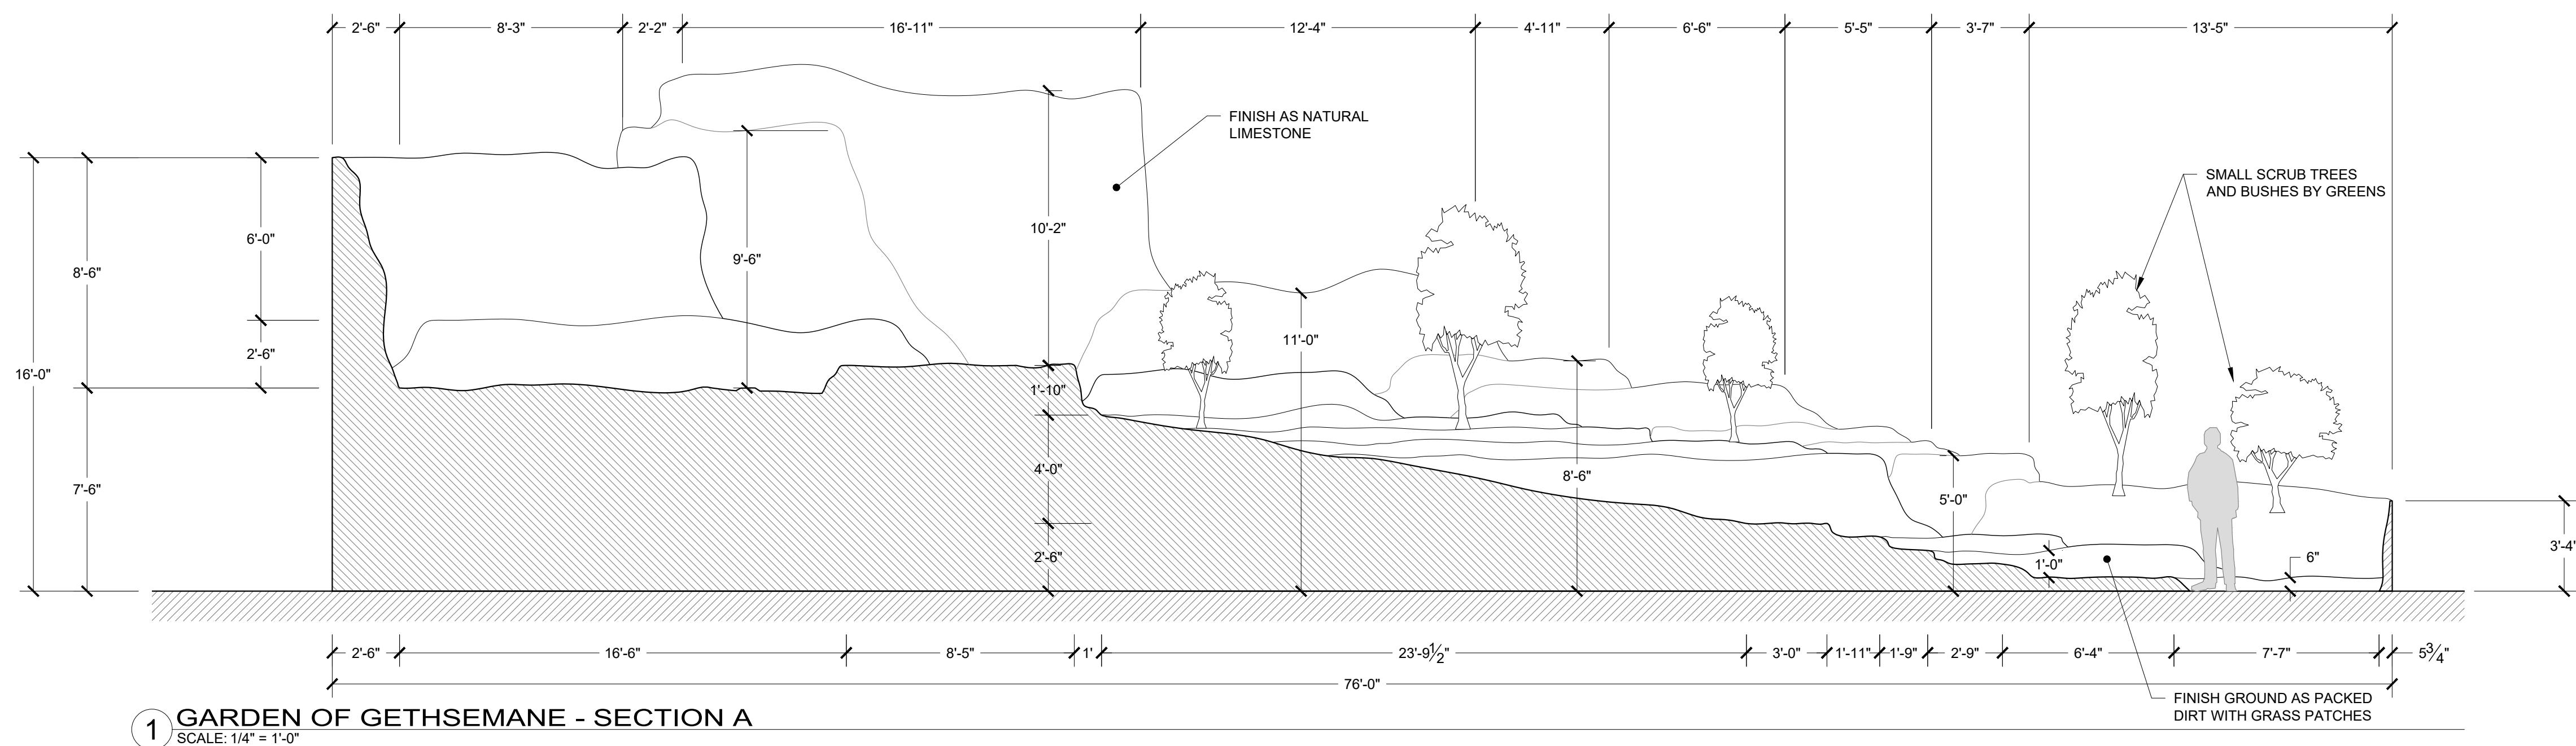

1 GARDEN OF GETHSEMANE - PLAN
SCALE: 1/8" = 1'-0"

RELEASE
16 MAY 2024

1 GARDEN OF GETHSEMANE - SECTION A
SCALE: 1/4" = 1'-0"

2 GARDEN OF GETHSEMANE - SECTION B
SCALE: 1/4" = 1'-0"

NOTE: ITEMS IN DEEP BACKGROUND REMOVED FROM SECTIONS FOR CLARITY

3 GARDEN OF GETHSEMANE - SECTION C
SCALE: 1/4" = 1'-0"

RELEASE
16 MAY 2024

NOTE: ITEMS IN DEEP BACKGROUND REMOVED FROM SECTIONS FOR CLARITY

RELEASE
16 MAY 2024

1 GARDEN OF GETHSEMANE - SECTION G
SCALE: 1/4" = 1'-0"

2 GARDEN OF GETHSEMANE - SECTION H
SCALE: 1/4" = 1'-0"

3 GARDEN OF GETHSEMANE - SECTION I
SCALE: 1/4" = 1'-0"

CAVE DETAILS ON PLATE 7

RELEASE
16 MAY 2024

1 GARDEN OF GETHSEMANE - SECTION J
SCALE: 1/4" = 1'-0"

2 CAVE - SECTION O
SCALE: 1/2" = 1'-0"

3 CAVE - SECTION N
SCALE: 1/2" = 1'-0"

4 CAVE - PLAN
SCALE: 1/2" = 1'-0"

5 CAVE - SECTION L
SCALE: 1/2" = 1'-0"

6 CAVE - SECTION M
SCALE: 1/2" = 1'-0"

RELEASE
16 MAY 2024