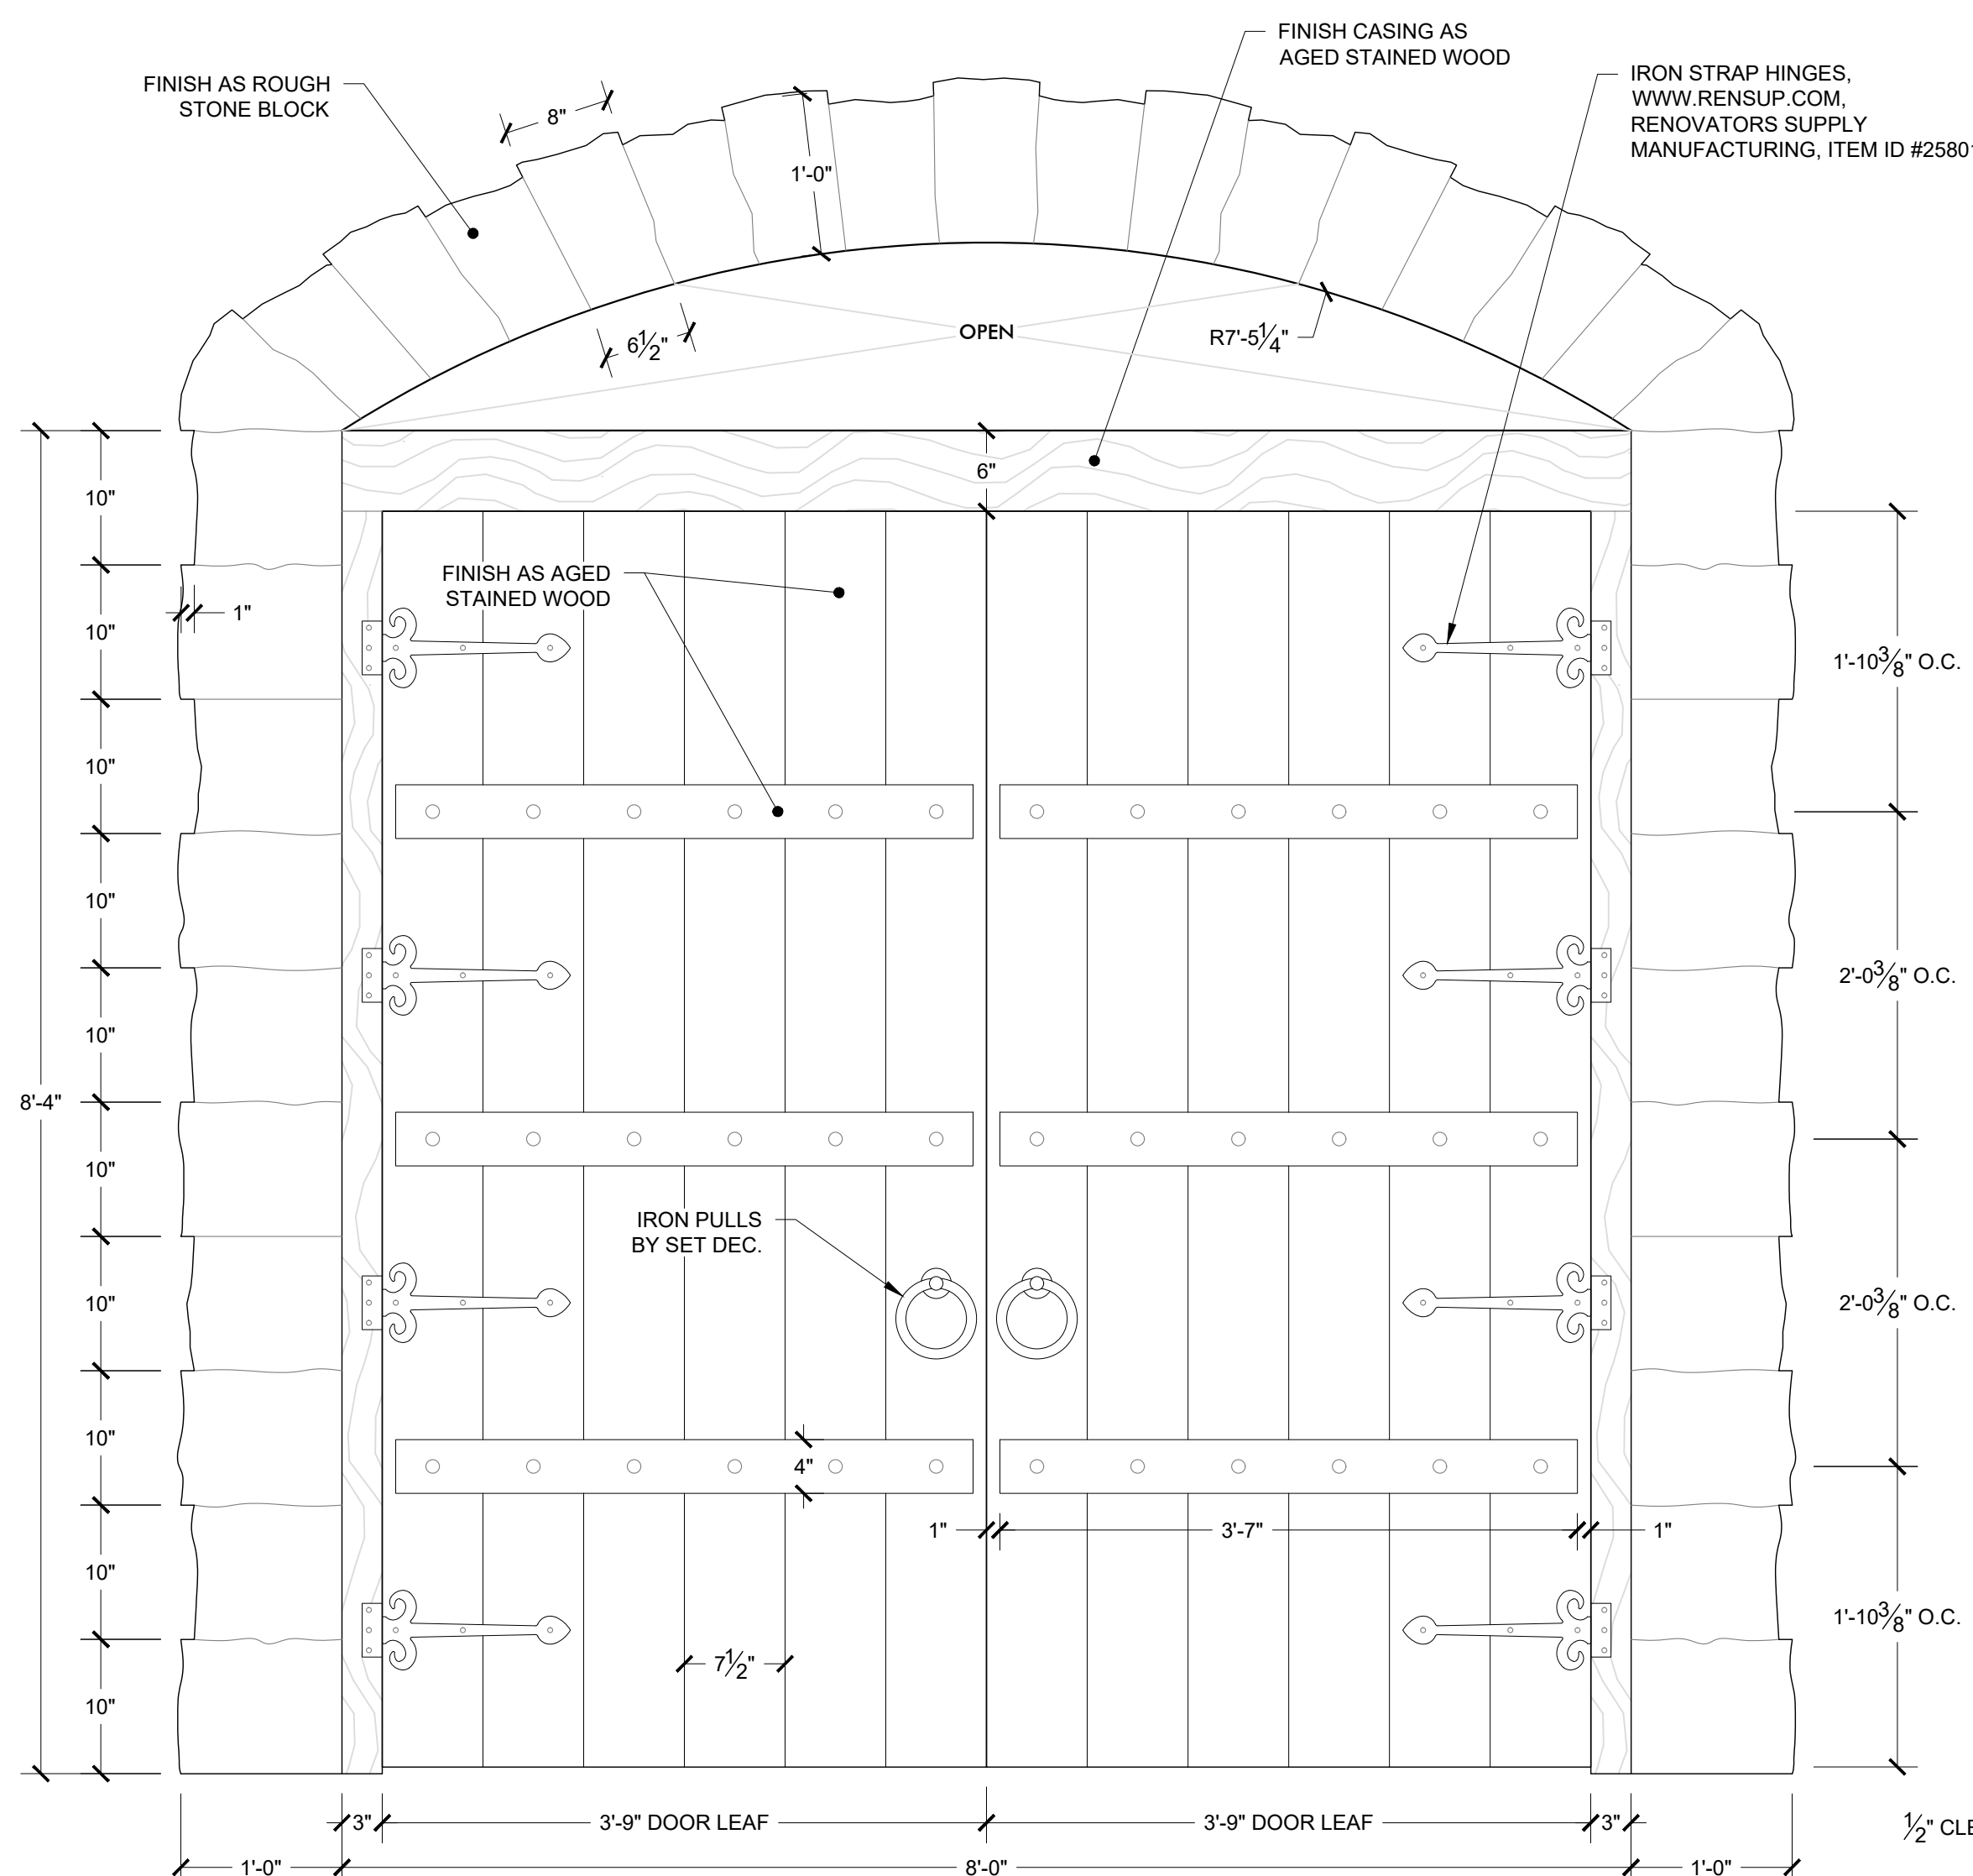

1 GARDEN OF GETHSEMANE - PLAN
SCALE: 1/8" = 1'-0"

RELEASE
16 MAY 2024

1 GARDEN OF GETHSEMANE - SECTION A
SCALE: 1/4" = 1'-0"

2 GARDEN OF GETHSEMANE - SECTION B
SCALE: 1/4" = 1'-0"

NOTE: ITEMS IN DEEP BACKGROUND REMOVED FROM SECTIONS FOR CLARITY

2 GARDEN OF GETHSEMANE - SECTION H
SCALE: 1/4" = 1'-0"

3 GARDEN OF GETHSEMANE - SECTION I
SCALE: 1/4" = 1'-0"

CAVE DETAILS ON PLATE 7

RELEASE
16 MAY 2024

1 GARDEN OF GETHSEMANE - SECTION J
SCALE: 1/4" = 1'-0"

2 GATE - INSIDE GARDEN
SCALE: 1" = 1'-0"

3 SECTION
SCALE: 1" = 1'-0"

4 GATE - OUTSIDE GARDEN
SCALE: 1" = 1'-0"

5 GATE - PLAN
SCALE: 1" = 1'-0"

RELEASE
16 MAY 2024

1 CAVE - FRONT ELEVATION
SCALE: 1/2" = 1'-0"

2 CAVE - SECTION O
SCALE: 1/2" = 1'-0"

3 CAVE - SECTION N
SCALE: 1/2" = 1'-0"

4 CAVE - PLAN
SCALE: 1/2" = 1'-0"

5 CAVE - SECTION L
SCALE: 1/2" = 1'-0"

6 CAVE - SECTION M
SCALE: 1/2" = 1'-0"

RELEASE
16 MAY 2024