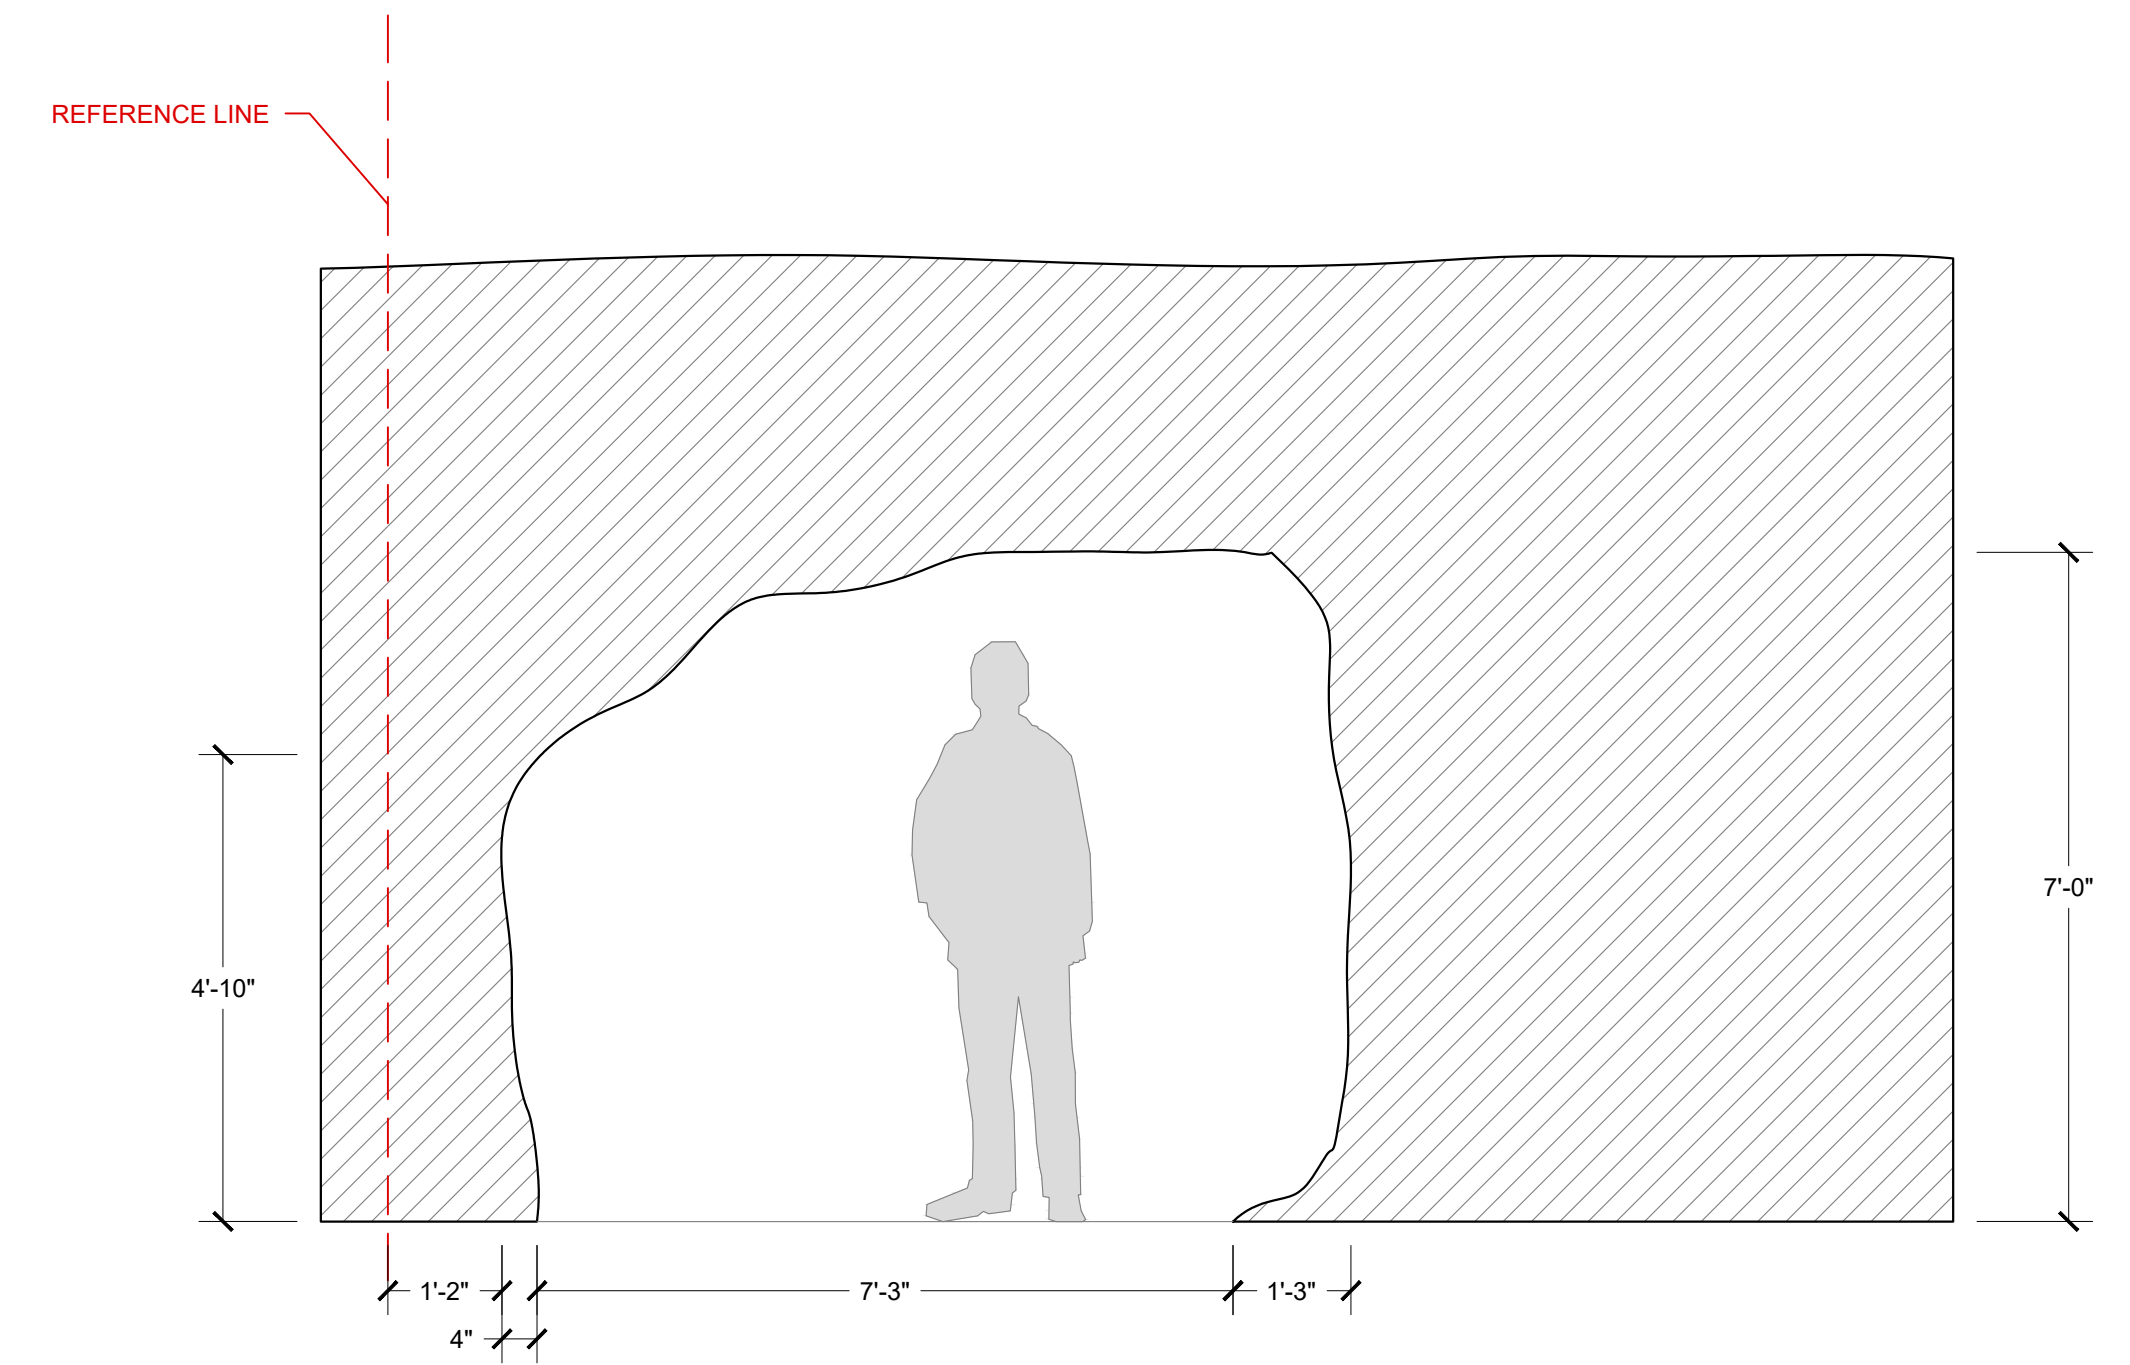

1 GARDEN OF GETHSEMANE - PLAN
SCALE: 1/8" = 1'-0"

RELEASE
16 MAY 2024

1 GARDEN OF GETHSEMANE - SECTION A
SCALE: 1/4" = 1'-0"

2 GARDEN OF GETHSEMANE - SECTION B
SCALE: 1/4" = 1'-0"

NOTE: ITEMS IN DEEP BACKGROUND REMOVED FROM SECTIONS FOR CLARITY

2 GARDEN OF GETHSEMANE - SECTION H
SCALE: 1/4" = 1'-0"

3 GARDEN OF GETHSEMANE - SECTION I
SCALE: 1/4" = 1'-0"

CAVE DETAILS ON PLATE 7

RELEASE
16 MAY 2024

1 GARDEN OF GETHSEMANE - SECTION J
SCALE: 1/4" = 1'-0"

2 GATE - INSIDE GARDEN
SCALE: 1" = 1'-0"

3 SECTION
SCALE: 1" = 1'-0"

4 GATE - OUTSIDE GARDEN
SCALE: 1" = 1'-0"

5 GATE - PLAN
SCALE: 1" = 1'-0"

RELEASE
16 MAY 2024

1 CAVE - FRONT ELEVATION
SCALE: 1/2" = 1'-0"

2 CAVE - SECTION O
SCALE: 1/2" = 1'-0"

3 CAVE - SECTION N
SCALE: 1/2" = 1'-0"

4 CAVE - PLAN
SCALE: 1/2" = 1'-0"

5 CAVE - SECTION L
SCALE: 1/2" = 1'-0"

6 CAVE - SECTION M
SCALE: 1/2" = 1'-0"

RELEASE
16 MAY 2024