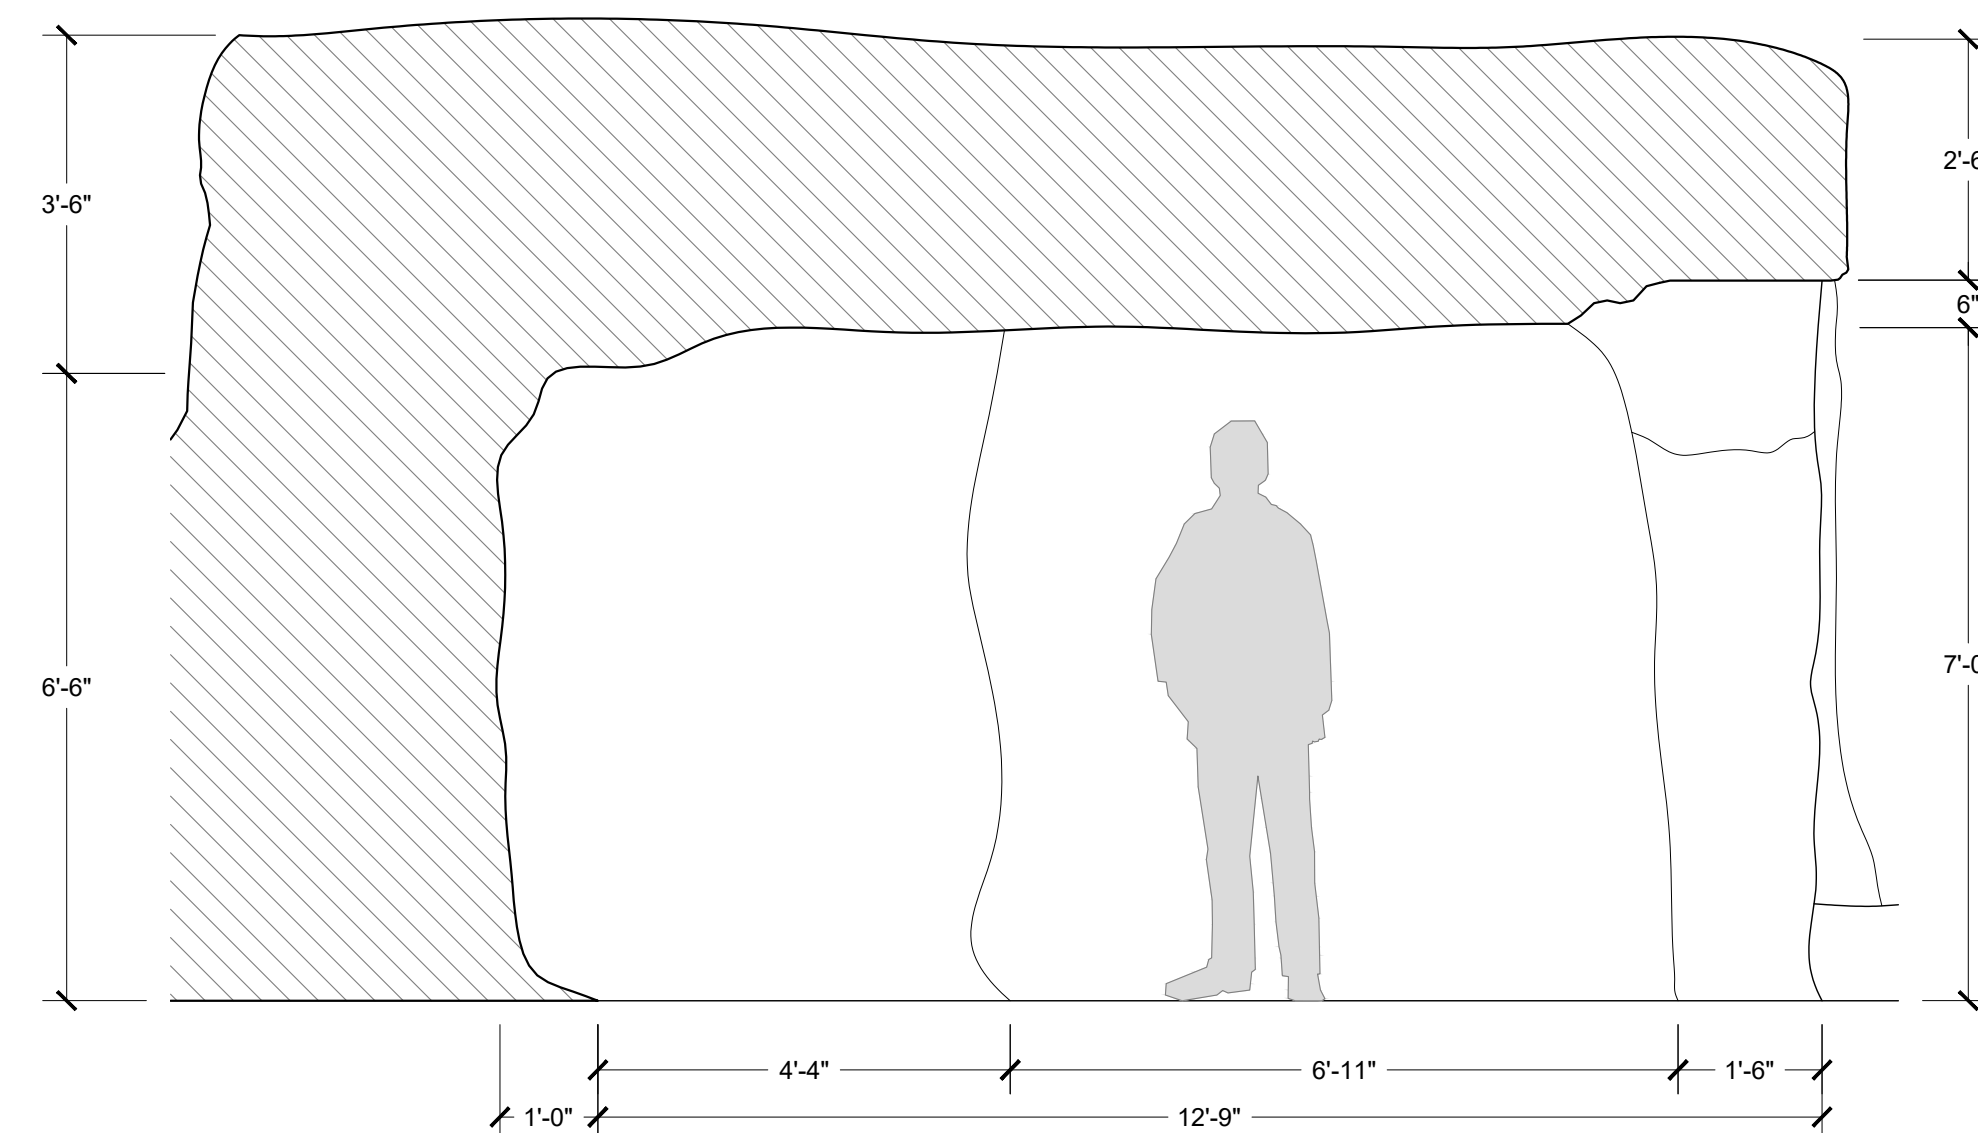

1 GARDEN OF GETHSEMANE - PLAN
SCALE: 1/8" = 1'-0"

RELEASE
16 MAY 2024

1 GARDEN OF GETHSEMANE - SECTION A
SCALE: 1/4" = 1'-0"

2 GARDEN OF GETHSEMANE - SECTION B
SCALE: 1/4" = 1'-0"

NOTE: ITEMS IN DEEP BACKGROUND REMOVED FROM SECTIONS FOR CLARITY

2 GARDEN OF GETHSEMANE - SECTION H
SCALE: 1/4" = 1'-0"

3 GARDEN OF GETHSEMANE - SECTION I
SCALE: 1/4" = 1'-0"

CAVE DETAILS ON PLATE 7

RELEASE
16 MAY 2024

1 GARDEN OF GETHSEMANE - SECTION J
SCALE: 1/4" = 1'-0"

2 GATE - INSIDE GARDEN
SCALE: 1" = 1'-0"

3 SECTION
SCALE: 1" = 1'-0"

4 GATE - OUTSIDE GARDEN
SCALE: 1" = 1'-0"

5 GATE - PLAN
SCALE: 1" = 1'-0"

RELEASE
16 MAY 2024

1 CAVE - FRONT ELEVATION
SCALE: 1/2" = 1'-0"

2 CAVE - SECTION O
SCALE: 1/2" = 1'-0"

3 CAVE - SECTION N
SCALE: 1/2" = 1'-0"

4 CAVE - PLAN
SCALE: 1/2" = 1'-0"

5 CAVE - SECTION L
SCALE: 1/2" = 1'-0"

6 CAVE - SECTION M
SCALE: 1/2" = 1'-0"

RELEASE
16 MAY 2024