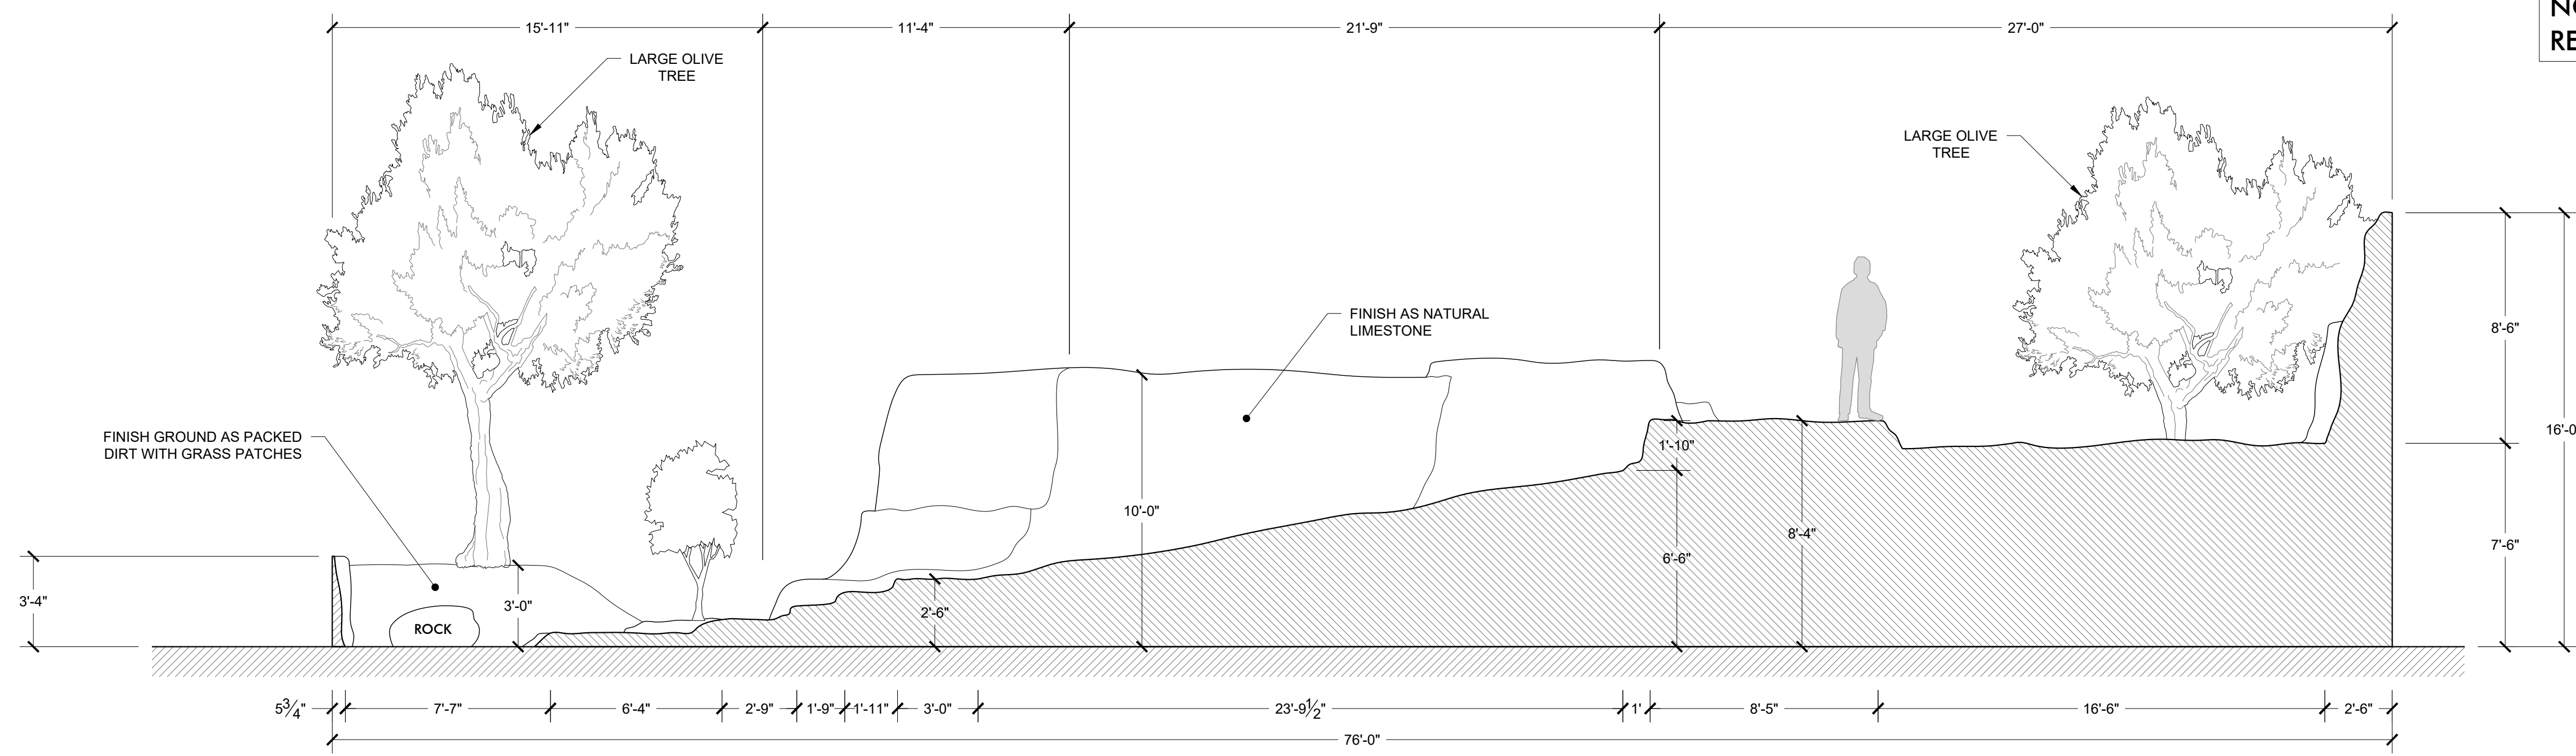

1 GARDEN OF GETHSEMANE - PLAN
SCALE: 1/8" = 1'-0"

RELEASE
16 MAY 2024

1 GARDEN OF GETHSEMANE - SECTION A
SCALE: 1/4" = 1'-0"

2 GARDEN OF GETHSEMANE - SECTION B
SCALE: 1/4" = 1'-0"

NOTE: ITEMS IN DEEP BACKGROUND REMOVED FROM SECTIONS FOR CLARITY

3 GARDEN OF GETHSEMANE - SECTION C
SCALE: 1/4" = 1'-0"

RELEASE
16 MAY 2024

NOTE: ITEMS IN DEEP BACKGROUND REMOVED FROM SECTIONS FOR CLARITY

RELEASE
16 MAY 2024

1 GARDEN OF GETHSEMANE - SECTION G
SCALE: 1/4" = 1'-0"

2 GARDEN OF GETHSEMANE - SECTION H
SCALE: 1/4" = 1'-0"

3 GARDEN OF GETHSEMANE - SECTION I
SCALE: 1/4" = 1'-0"

CAVE DETAILS ON PLATE 7

RELEASE
16 MAY 2024

1 GARDEN OF GETHSEMANE - SECTION J
SCALE: 1/4" = 1'-0"

2 GATE - INSIDE GARDEN
SCALE: 1" = 1'-0"

3 SECTION
SCALE: 1" = 1'-0"

4 GATE - OUTSIDE GARDEN
SCALE: 1" = 1'-0"

5 GATE - PLAN
SCALE: 1" = 1'-0"

RELEASE
16 MAY 2024

1 CAVE - FRONT ELEVATION
SCALE: 1/2" = 1'-0"