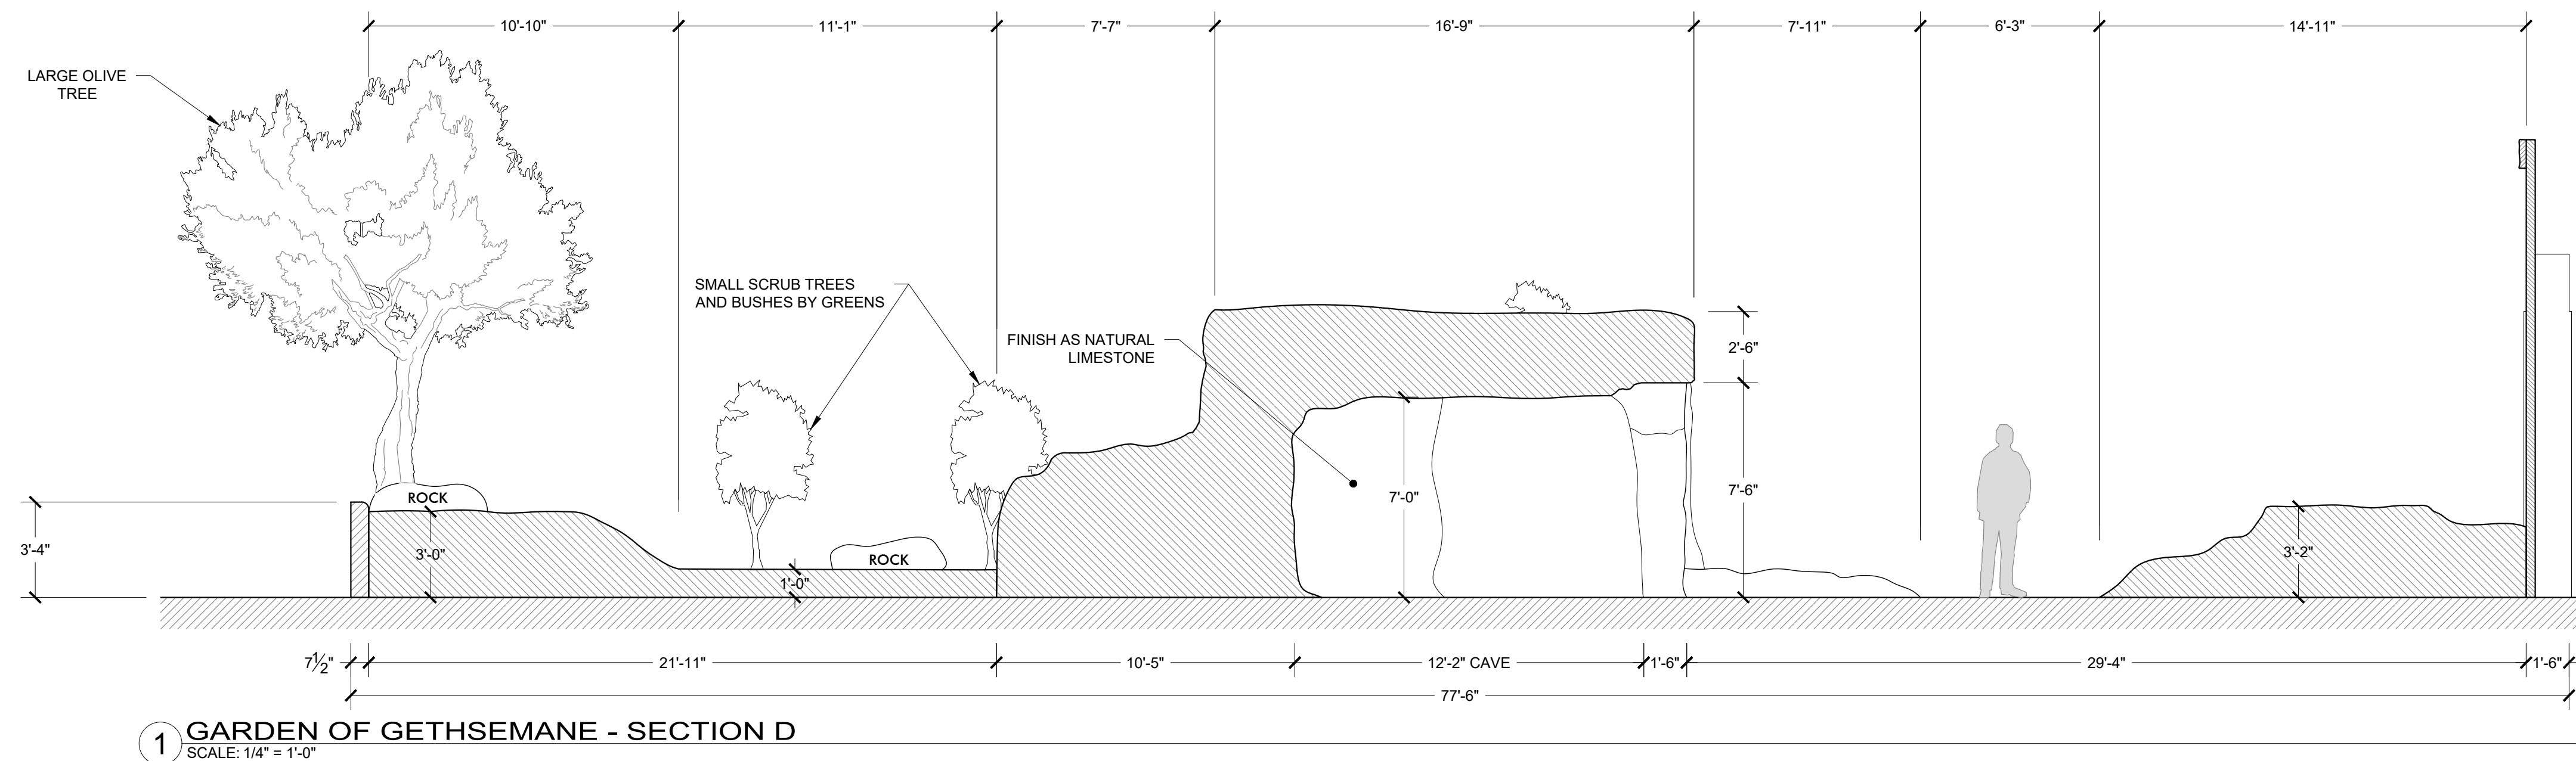

1 GARDEN OF GETHSEMANE - PLAN
SCALE: 1/8" = 1'-0"

RELEASE
16 MAY 2024

1 GARDEN OF GETHSEMANE - SECTION A
SCALE: 1/4" = 1'-0"

2 GARDEN OF GETHSEMANE - SECTION B
SCALE: 1/4" = 1'-0"

NOTE: ITEMS IN DEEP BACKGROUND REMOVED FROM SECTIONS FOR CLARITY

3 GARDEN OF GETHSEMANE - SECTION C
SCALE: 1/4" = 1'-0"

RELEASE
16 MAY 2024

NOTE: ITEMS IN DEEP BACKGROUND REMOVED FROM SECTIONS FOR CLARITY

RELEASE
16 MAY 2024

1 GARDEN OF GETHSEMANE - SECTION G
SCALE: 1/4" = 1'-0"

2 GARDEN OF GETHSEMANE - SECTION H
SCALE: 1/4" = 1'-0"

3 GARDEN OF GETHSEMANE - SECTION I
SCALE: 1/4" = 1'-0"

CAVE DETAILS ON PLATE 7

RELEASE
16 MAY 2024

1 GARDEN OF GETHSEMANE - SECTION J
SCALE: 1/4" = 1'-0"

2 CAVE - SECTION O
SCALE: 1/2" = 1'-0"

3 CAVE - SECTION N
SCALE: 1/2" = 1'-0"

4 CAVE - PLAN
SCALE: 1/2" = 1'-0"

5 CAVE - SECTION L
SCALE: 1/2" = 1'-0"

6 CAVE - SECTION M
SCALE: 1/2" = 1'-0"

RELEASE
16 MAY 2024