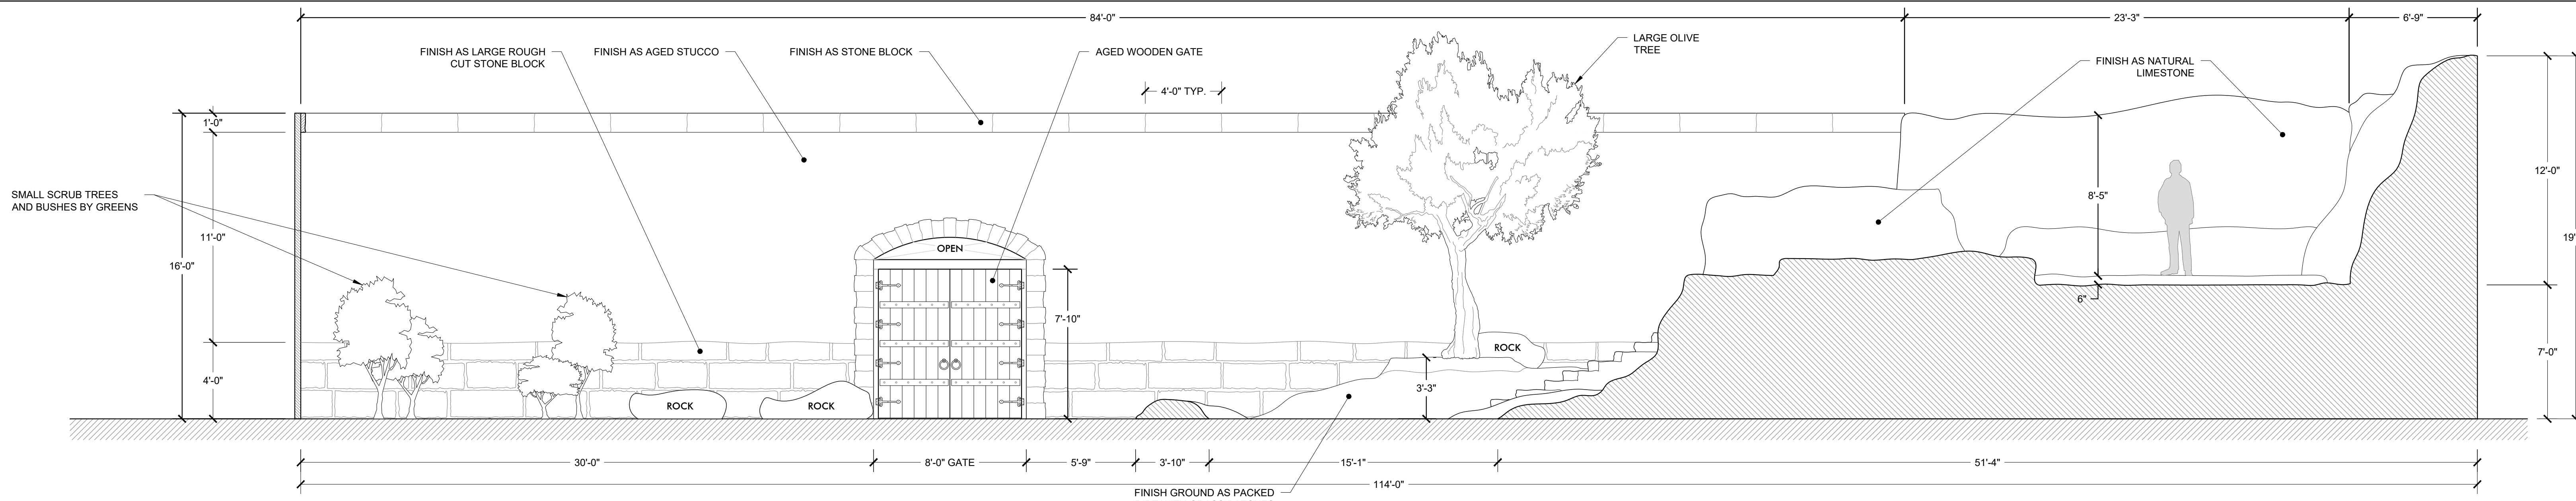

1 GARDEN OF GETHSEMANE - PLAN
SCALE: 1/8" = 1'-0"

RELEASE
16 MAY 2024

1 GARDEN OF GETHSEMANE - SECTION A
SCALE: 1/4" = 1'-0"

2 GARDEN OF GETHSEMANE - SECTION B
SCALE: 1/4" = 1'-0"

NOTE: ITEMS IN DEEP BACKGROUND REMOVED FROM SECTIONS FOR CLARITY

3 GARDEN OF GETHSEMANE - SECTION C
SCALE: 1/4" = 1'-0"

RELEASE
16 MAY 2024

NOTE: ITEMS IN DEEP BACKGROUND REMOVED FROM SECTIONS FOR CLARITY

RELEASE
16 MAY 2024

1 GARDEN OF GETHSEMANE - SECTION G
SCALE: 1/4" = 1'-0"

2 GARDEN OF GETHSEMANE - SECTION H
SCALE: 1/4" = 1'-0"

3 GARDEN OF GETHSEMANE - SECTION I
SCALE: 1/4" = 1'-0"

CAVE DETAILS ON PLATE 7

RELEASE
16 MAY 2024

1 GARDEN OF GETHSEMANE - SECTION J
SCALE: 1/4" = 1'-0"

2 GATE - INSIDE GARDEN
SCALE: 1" = 1'-0"

3 SECTION
SCALE: 1" = 1'-0"

4 GATE - OUTSIDE GARDEN
SCALE: 1" = 1'-0"

5 GATE - PLAN
SCALE: 1" = 1'-0"

RELEASE
16 MAY 2024

1 CAVE - FRONT ELEVATION
SCALE: 1/2" = 1'-0"