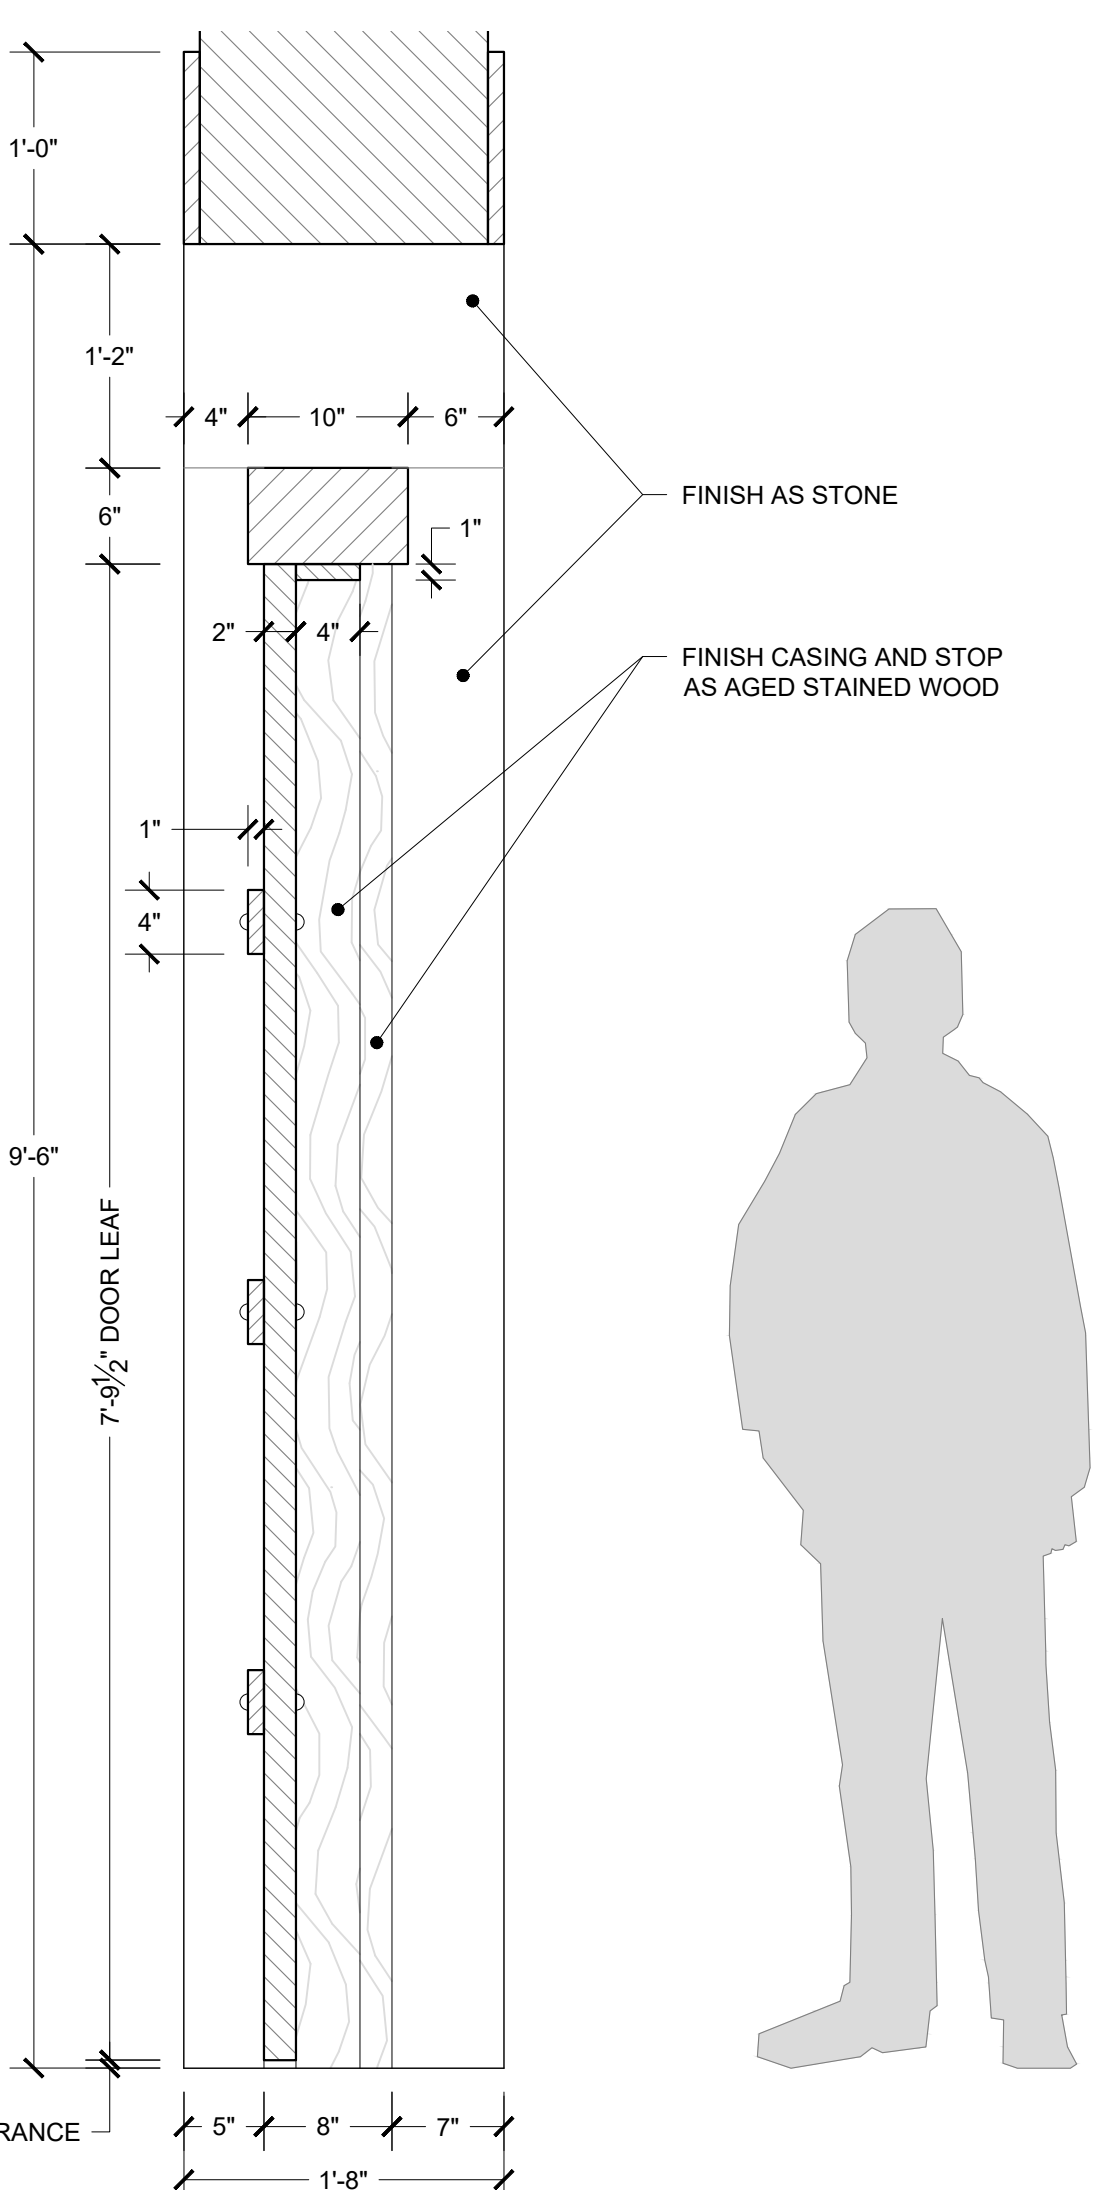

1 GARDEN OF GETHSEMANE - PLAN
SCALE: 1/8" = 1'-0"

RELEASE
16 MAY 2024

1 GARDEN OF GETHSEMANE - SECTION A
SCALE: 1/4" = 1'-0"

2 GARDEN OF GETHSEMANE - SECTION B
SCALE: 1/4" = 1'-0"

NOTE: ITEMS IN DEEP BACKGROUND REMOVED FROM SECTIONS FOR CLARITY

2 GARDEN OF GETHSEMANE - SECTION H
SCALE: 1/4" = 1'-0"

3 GARDEN OF GETHSEMANE - SECTION I
SCALE: 1/4" = 1'-0"

CAVE DETAILS ON PLATE 7

RELEASE
16 MAY 2024

1 GARDEN OF GETHSEMANE - SECTION J
SCALE: 1/4" = 1'-0"

2 GATE - INSIDE GARDEN
SCALE: 1" = 1'-0"

3 SECTION
SCALE: 1" = 1'-0"

4 GATE - OUTSIDE GARDEN
SCALE: 1" = 1'-0"

5 GATE - PLAN
SCALE: 1" = 1'-0"

RELEASE
16 MAY 2024

1 CAVE - FRONT ELEVATION
SCALE: 1/2" = 1'-0"

2 CAVE - SECTION O
SCALE: 1/2" = 1'-0"

3 CAVE - SECTION N
SCALE: 1/2" = 1'-0"

4 CAVE - PLAN
SCALE: 1/2" = 1'-0"

5 CAVE - SECTION L
SCALE: 1/2" = 1'-0"

6 CAVE - SECTION M
SCALE: 1/2" = 1'-0"

RELEASE
16 MAY 2024