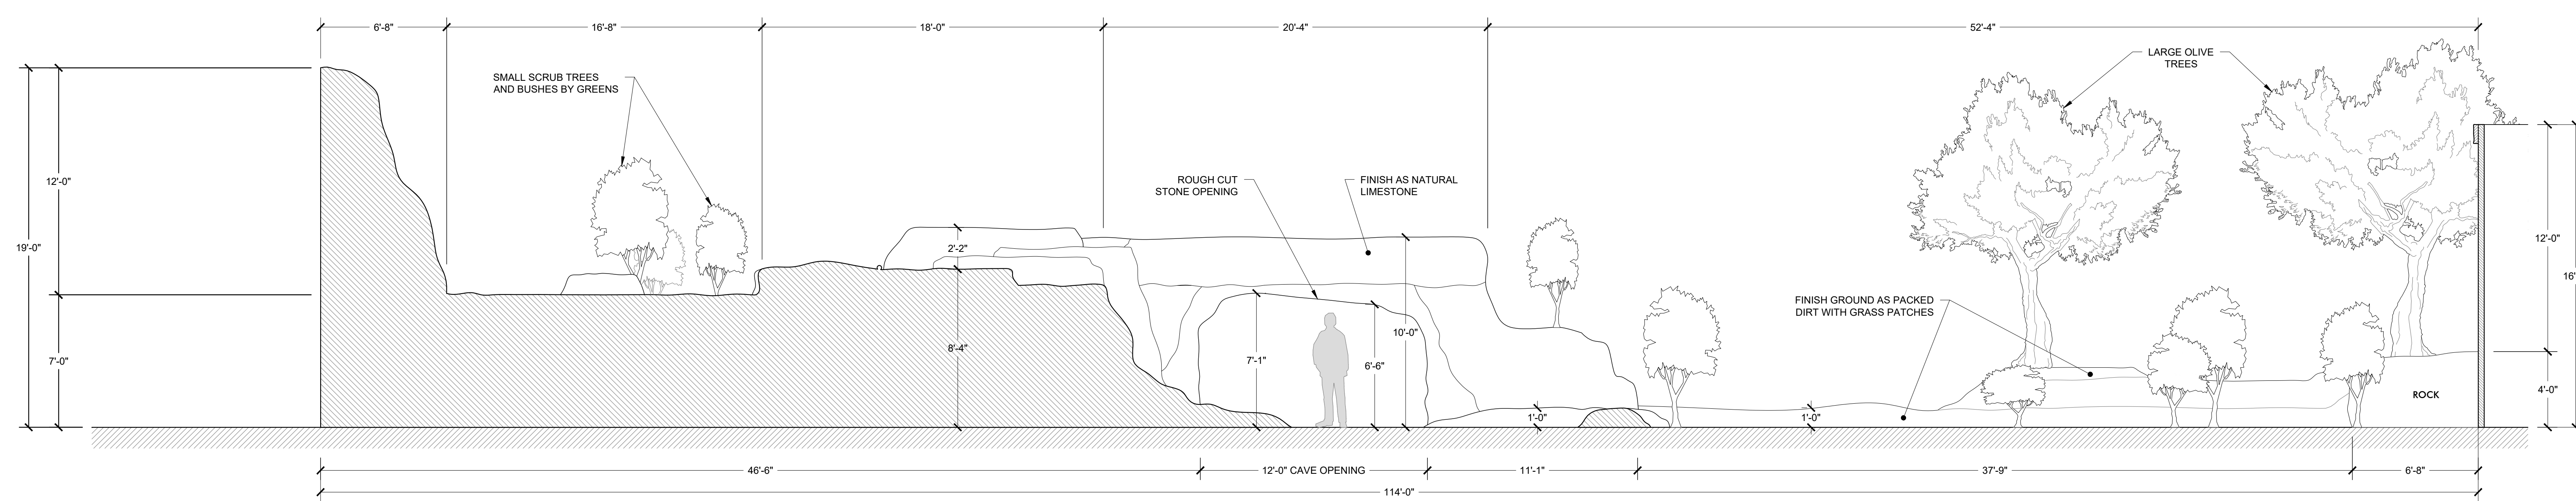

1 GARDEN OF GETHSEMANE - PLAN
SCALE: 1/8" = 1'-0"

RELEASE
16 MAY 2024

1 GARDEN OF GETHSEMANE - SECTION A
SCALE: 1/4" = 1'-0"

2 GARDEN OF GETHSEMANE - SECTION B
SCALE: 1/4" = 1'-0"

NOTE: ITEMS IN DEEP BACKGROUND REMOVED FROM SECTIONS FOR CLARITY

2 GARDEN OF GETHSEMANE - SECTION H
SCALE: 1/4" = 1'-0"

3 GARDEN OF GETHSEMANE - SECTION I
SCALE: 1/4" = 1'-0"

CAVE DETAILS ON PLATE 7

RELEASE
16 MAY 2024

1 GARDEN OF GETHSEMANE - SECTION J
SCALE: 1/4" = 1'-0"

2 GATE - INSIDE GARDEN
SCALE: 1" = 1'-0"

3 SECTION
SCALE: 1" = 1'-0"

4 GATE - OUTSIDE GARDEN
SCALE: 1" = 1'-0"

5 GATE - PLAN
SCALE: 1" = 1'-0"

RELEASE
16 MAY 2024

1 CAVE - FRONT ELEVATION
SCALE: 1/2" = 1'-0"

2 CAVE - SECTION O
SCALE: 1/2" = 1'-0"

3 CAVE - SECTION N
SCALE: 1/2" = 1'-0"

4 CAVE - PLAN
SCALE: 1/2" = 1'-0"

5 CAVE - SECTION L
SCALE: 1/2" = 1'-0"

6 CAVE - SECTION M
SCALE: 1/2" = 1'-0"

RELEASE
16 MAY 2024