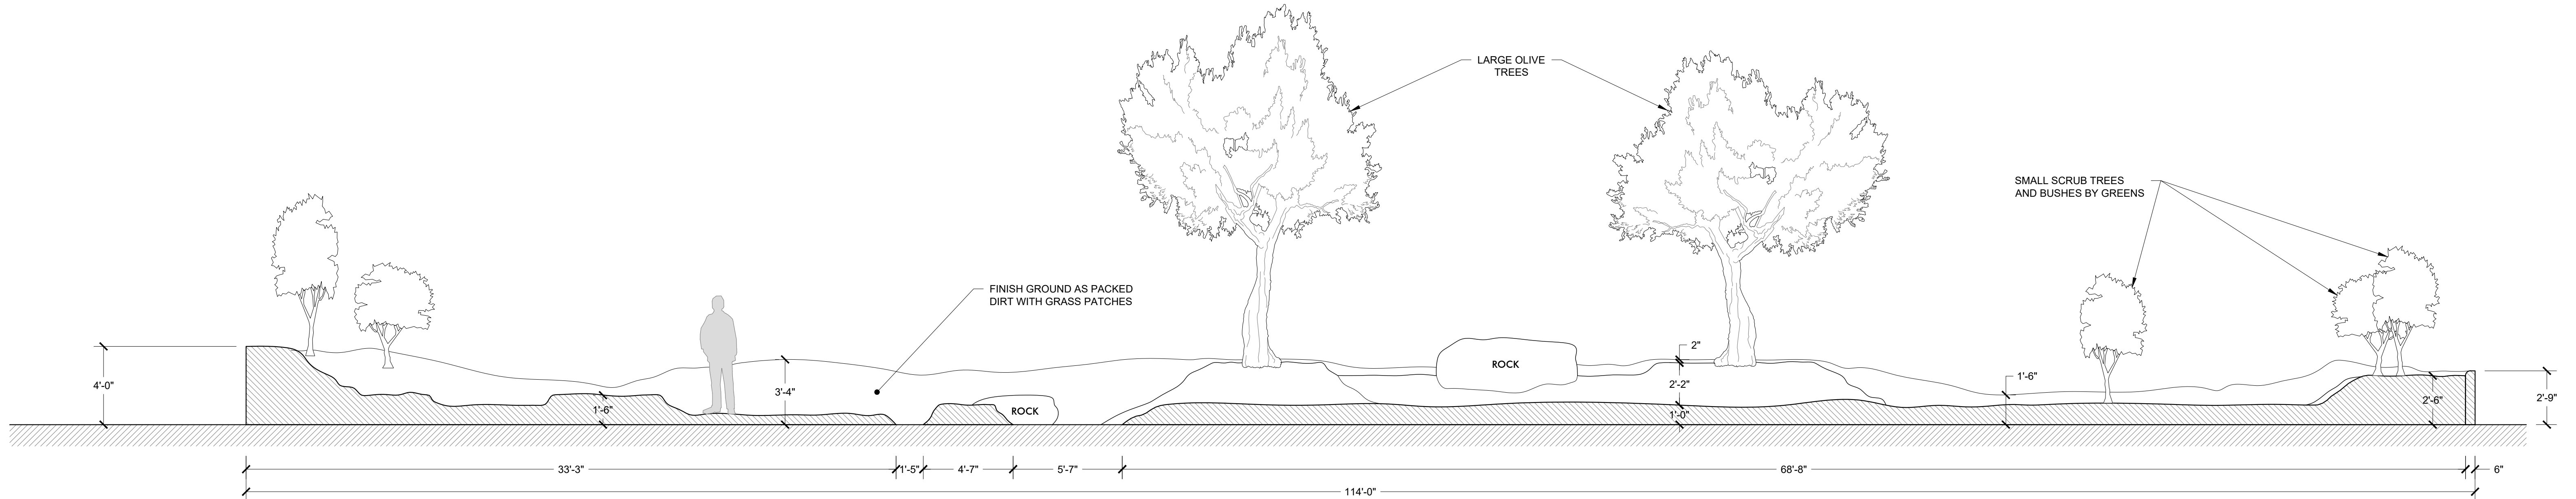

3 GARDEN OF GETHSEMANE - SECTION C
SCALE: 1/4" = 1'-0"

RELEASE
16 MAY 2024

NOTE: ITEMS IN DEEP BACKGROUND REMOVED FROM SECTIONS FOR CLARITY

RELEASE
16 MAY 2024

1 GARDEN OF GETHSEMANE - SECTION G
SCALE: 1/4" = 1'-0"

2 GARDEN OF GETHSEMANE - SECTION H
SCALE: 1/4" = 1'-0"

3 GARDEN OF GETHSEMANE - SECTION I
SCALE: 1/4" = 1'-0"

CAVE DETAILS ON PLATE 7

RELEASE
16 MAY 2024

1 GARDEN OF GETHSEMANE - SECTION J
SCALE: 1/4" = 1'-0"

2 GATE - INSIDE GARDEN
SCALE: 1" = 1'-0"

3 SECTION
SCALE: 1" = 1'-0"

4 GATE - OUTSIDE GARDEN
SCALE: 1" = 1'-0"

5 GATE - PLAN
SCALE: 1" = 1'-0"

RELEASE
16 MAY 2024

1 CAVE - FRONT ELEVATION
SCALE: 1/2" = 1'-0"

2 CAVE - SECTION O
SCALE: 1/2" = 1'-0"

3 CAVE - SECTION N
SCALE: 1/2" = 1'-0"

4 CAVE - PLAN
SCALE: 1/2" = 1'-0"

5 CAVE - SECTION L
SCALE: 1/2" = 1'-0"

6 CAVE - SECTION M
SCALE: 1/2" = 1'-0"

RELEASE
16 MAY 2024