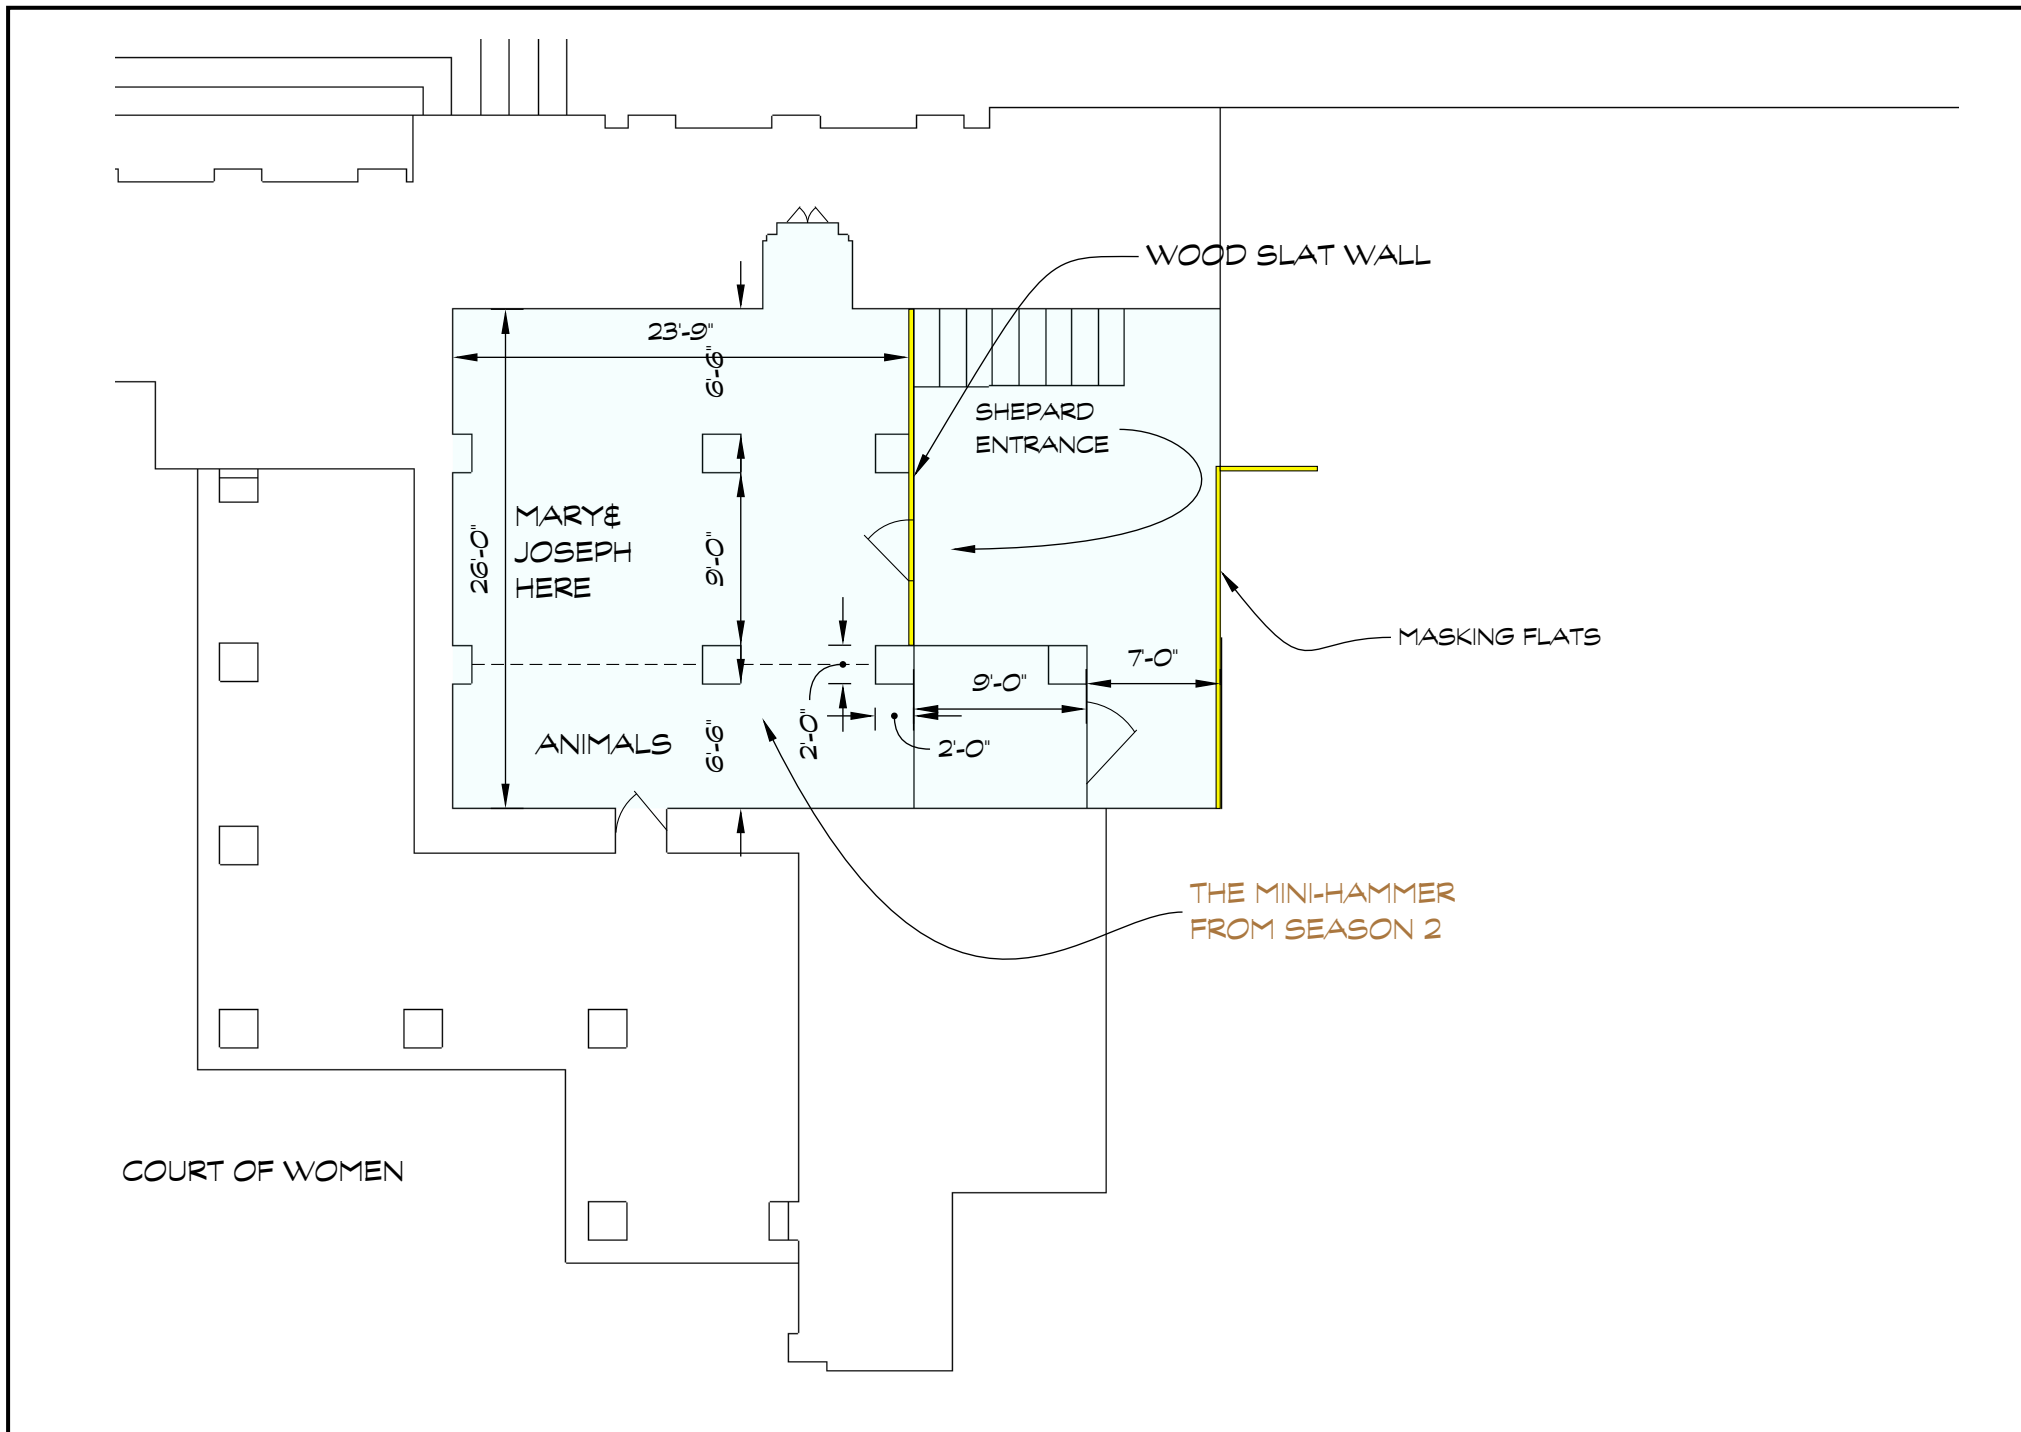

<p>The CHOSEN SEASON 2</p>	<p>DIRECTOR: DALLAS JENKINS PROD. DESIGNER: JAMES CUNNINGHAM D.P. : AKIS KANSTANTAKOPOULOS ART DIRECTOR: JEFF STAEBLER</p>	<p>SCENES: 7, 9, 11, 14, 16, 18 ZONE 2</p>	<p>INT. MOTHER MARY'S ROOM</p> <p>SCALE: 1" = 10' DATE: August 19, 2021 PAGE: 5</p>	
---	---	--	---	--