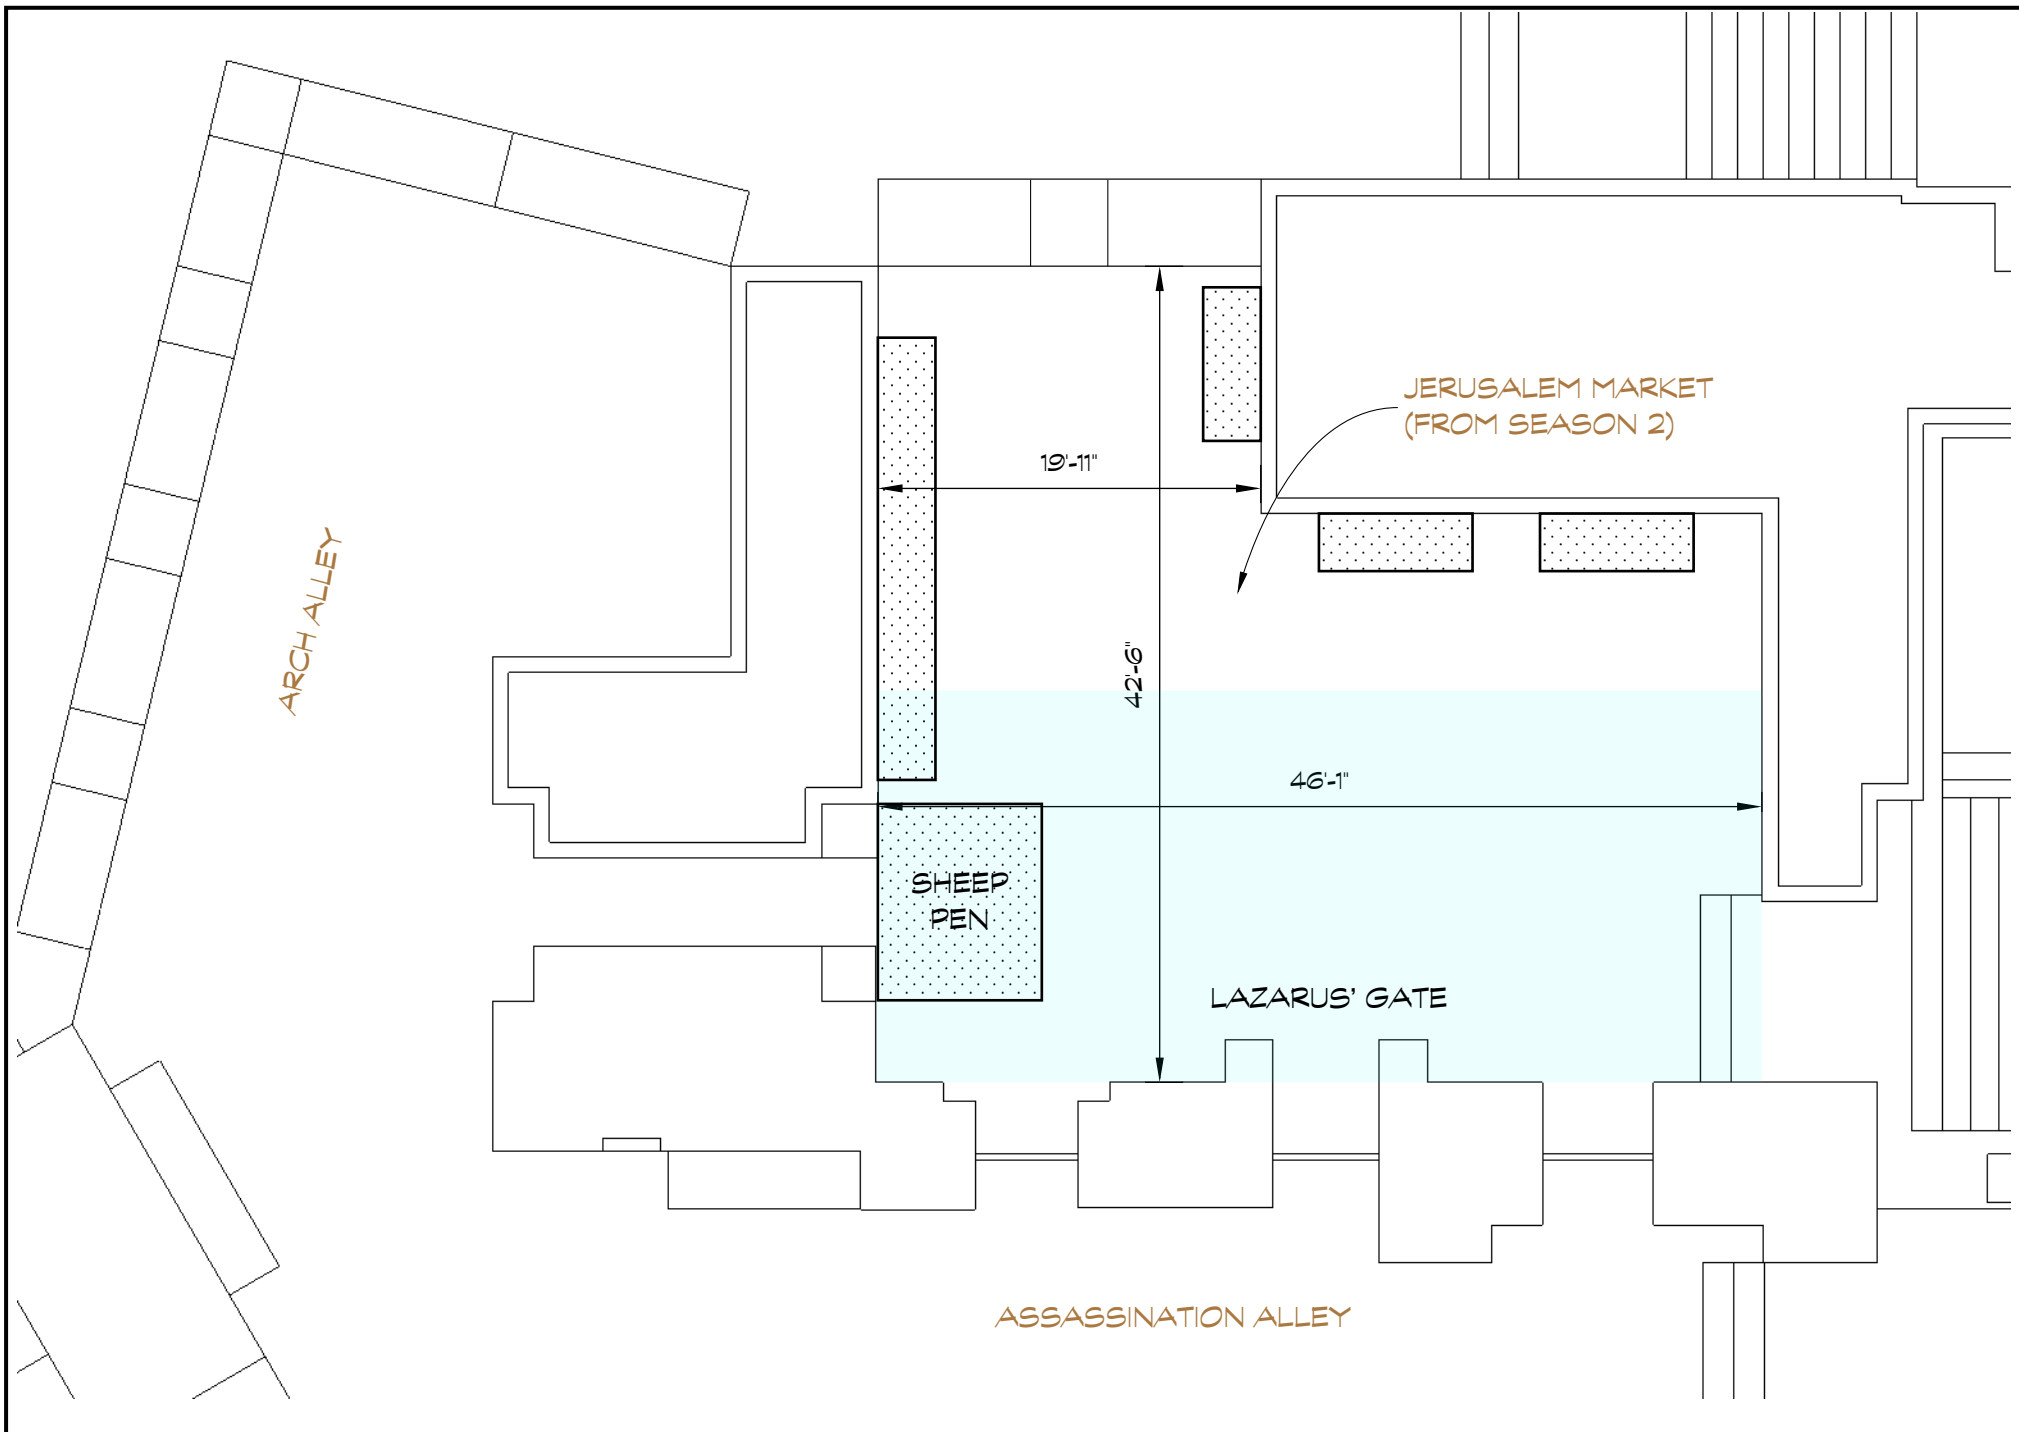

The CHOSEN SEASON 2	DIRECTOR: DALLAS JENKINS PROD. DESIGNER: JAMES CUNNINGHAM D.P. : AKIS KANSTANTAKOPOULOS ART DIRECTOR: JEFF STAEBLER	SCENES: 5 ZONE 1	EXT. GATE (LAZARUS')		
			SCALE: 1" = 10'	DATE: August 19, 2021	PAGE: 2