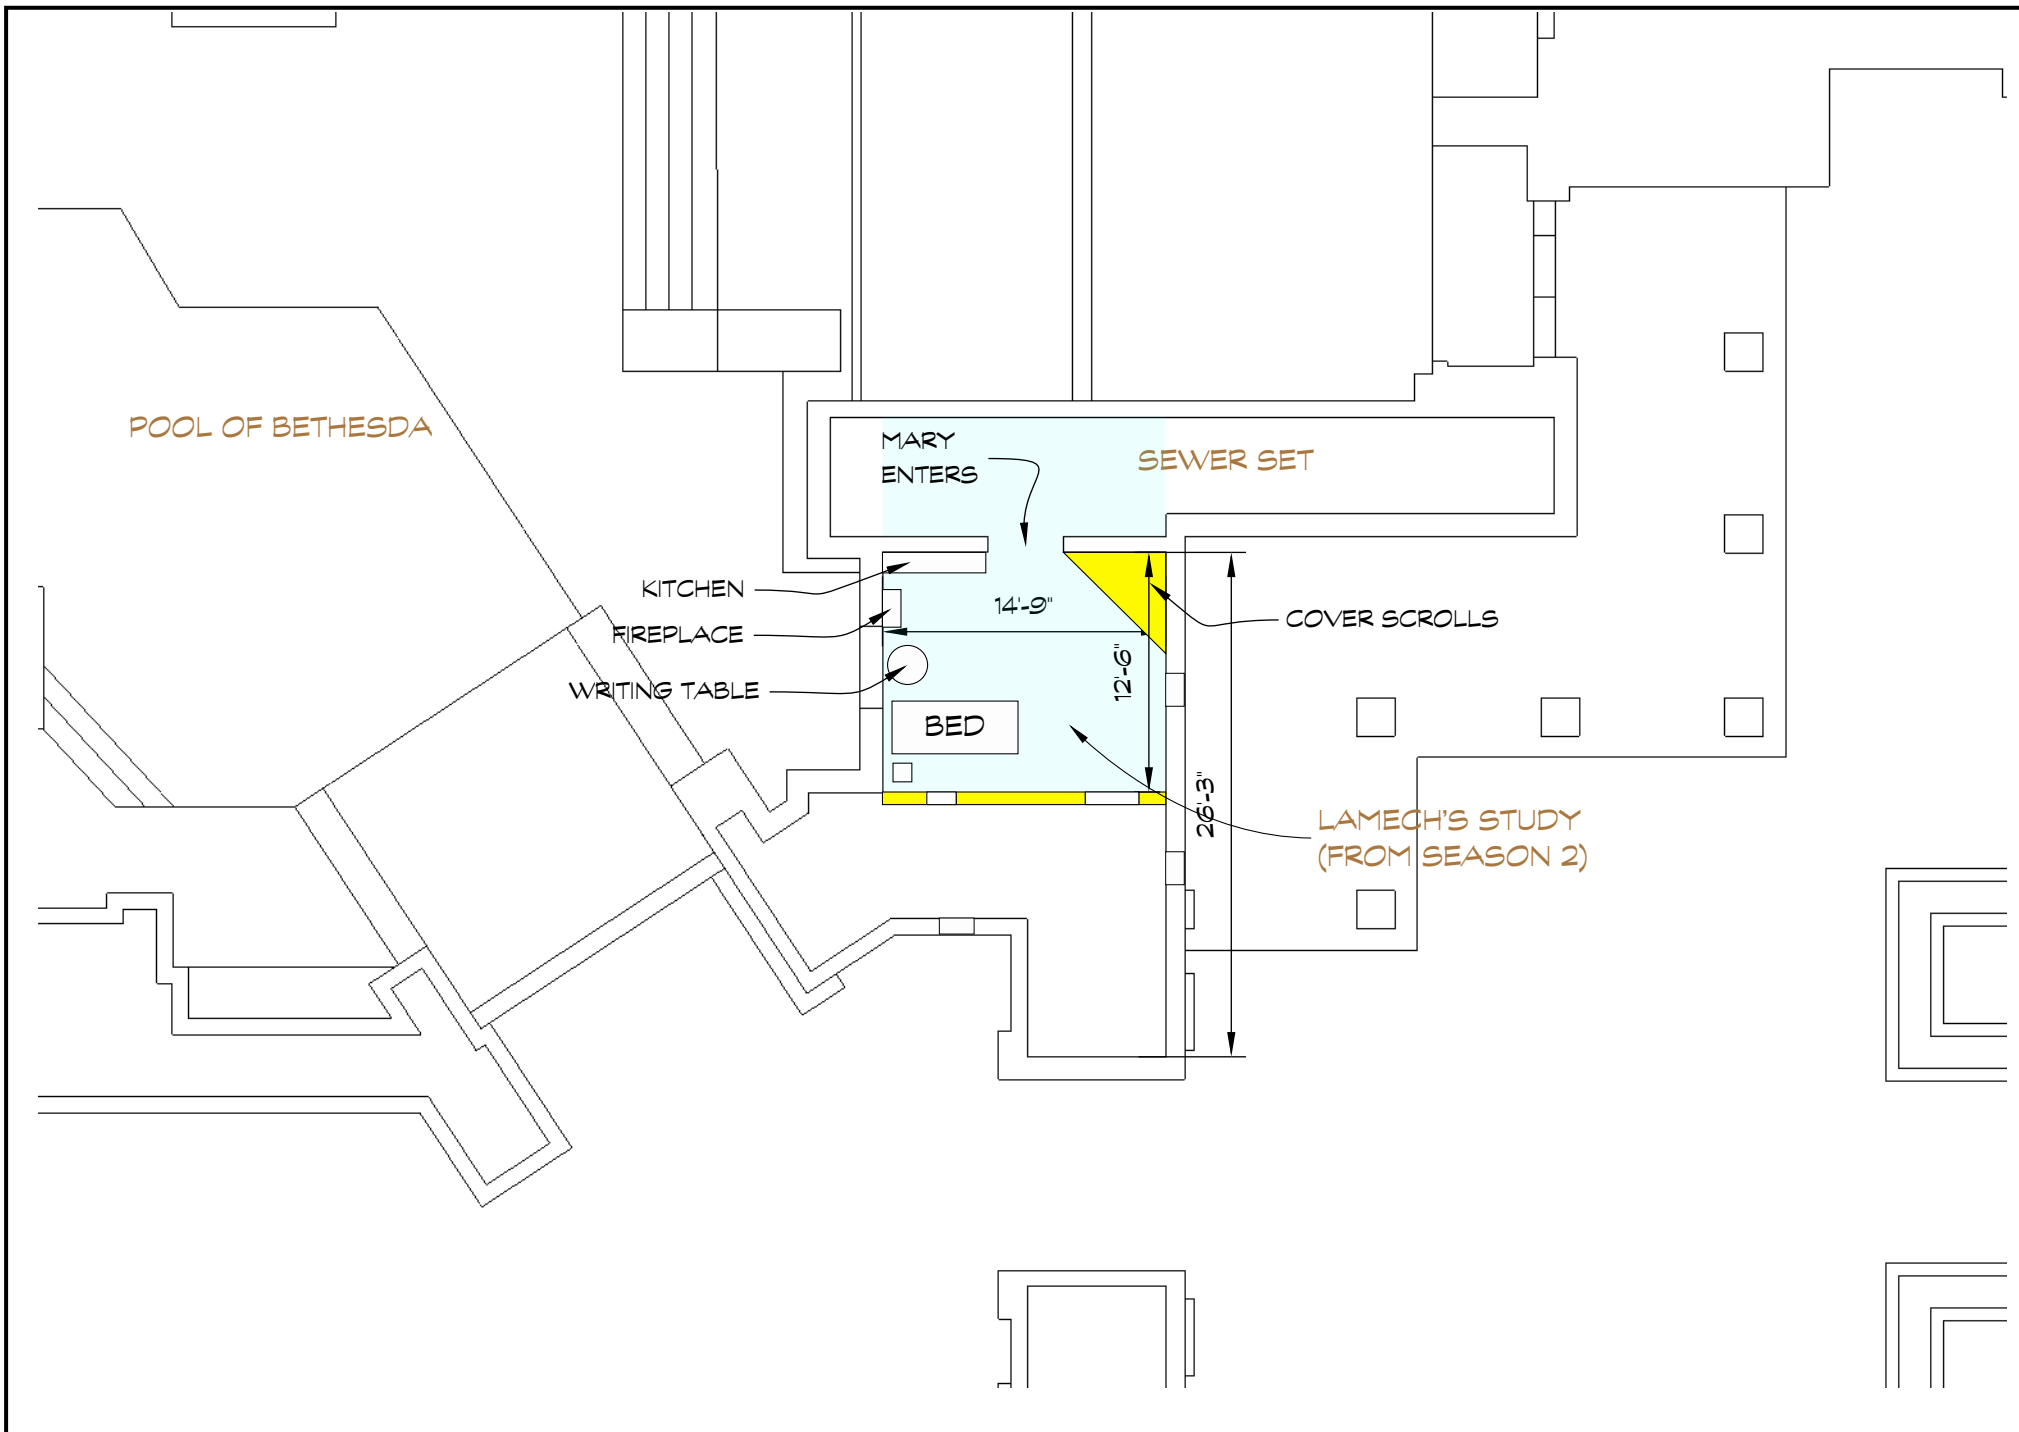

<p>The CHOSEN SEASON 2</p>	<p>DIRECTOR: DALLAS JENKINS PROD. DESIGNER: JAMES CUNNINGHAM D.P. : AKIS KANSTANTAKOPOULOS ART DIRECTOR: JEFF STAEBLER</p>	<p>SCENES: 7, 9, 11, 14, 16, 18 ZONE 2</p>	<p>INT. MOTHER MARY'S ROOM</p> <p>SCALE: 1" = 10' DATE: August 19, 2021 PAGE: 5</p>	
---	---	--	---	--