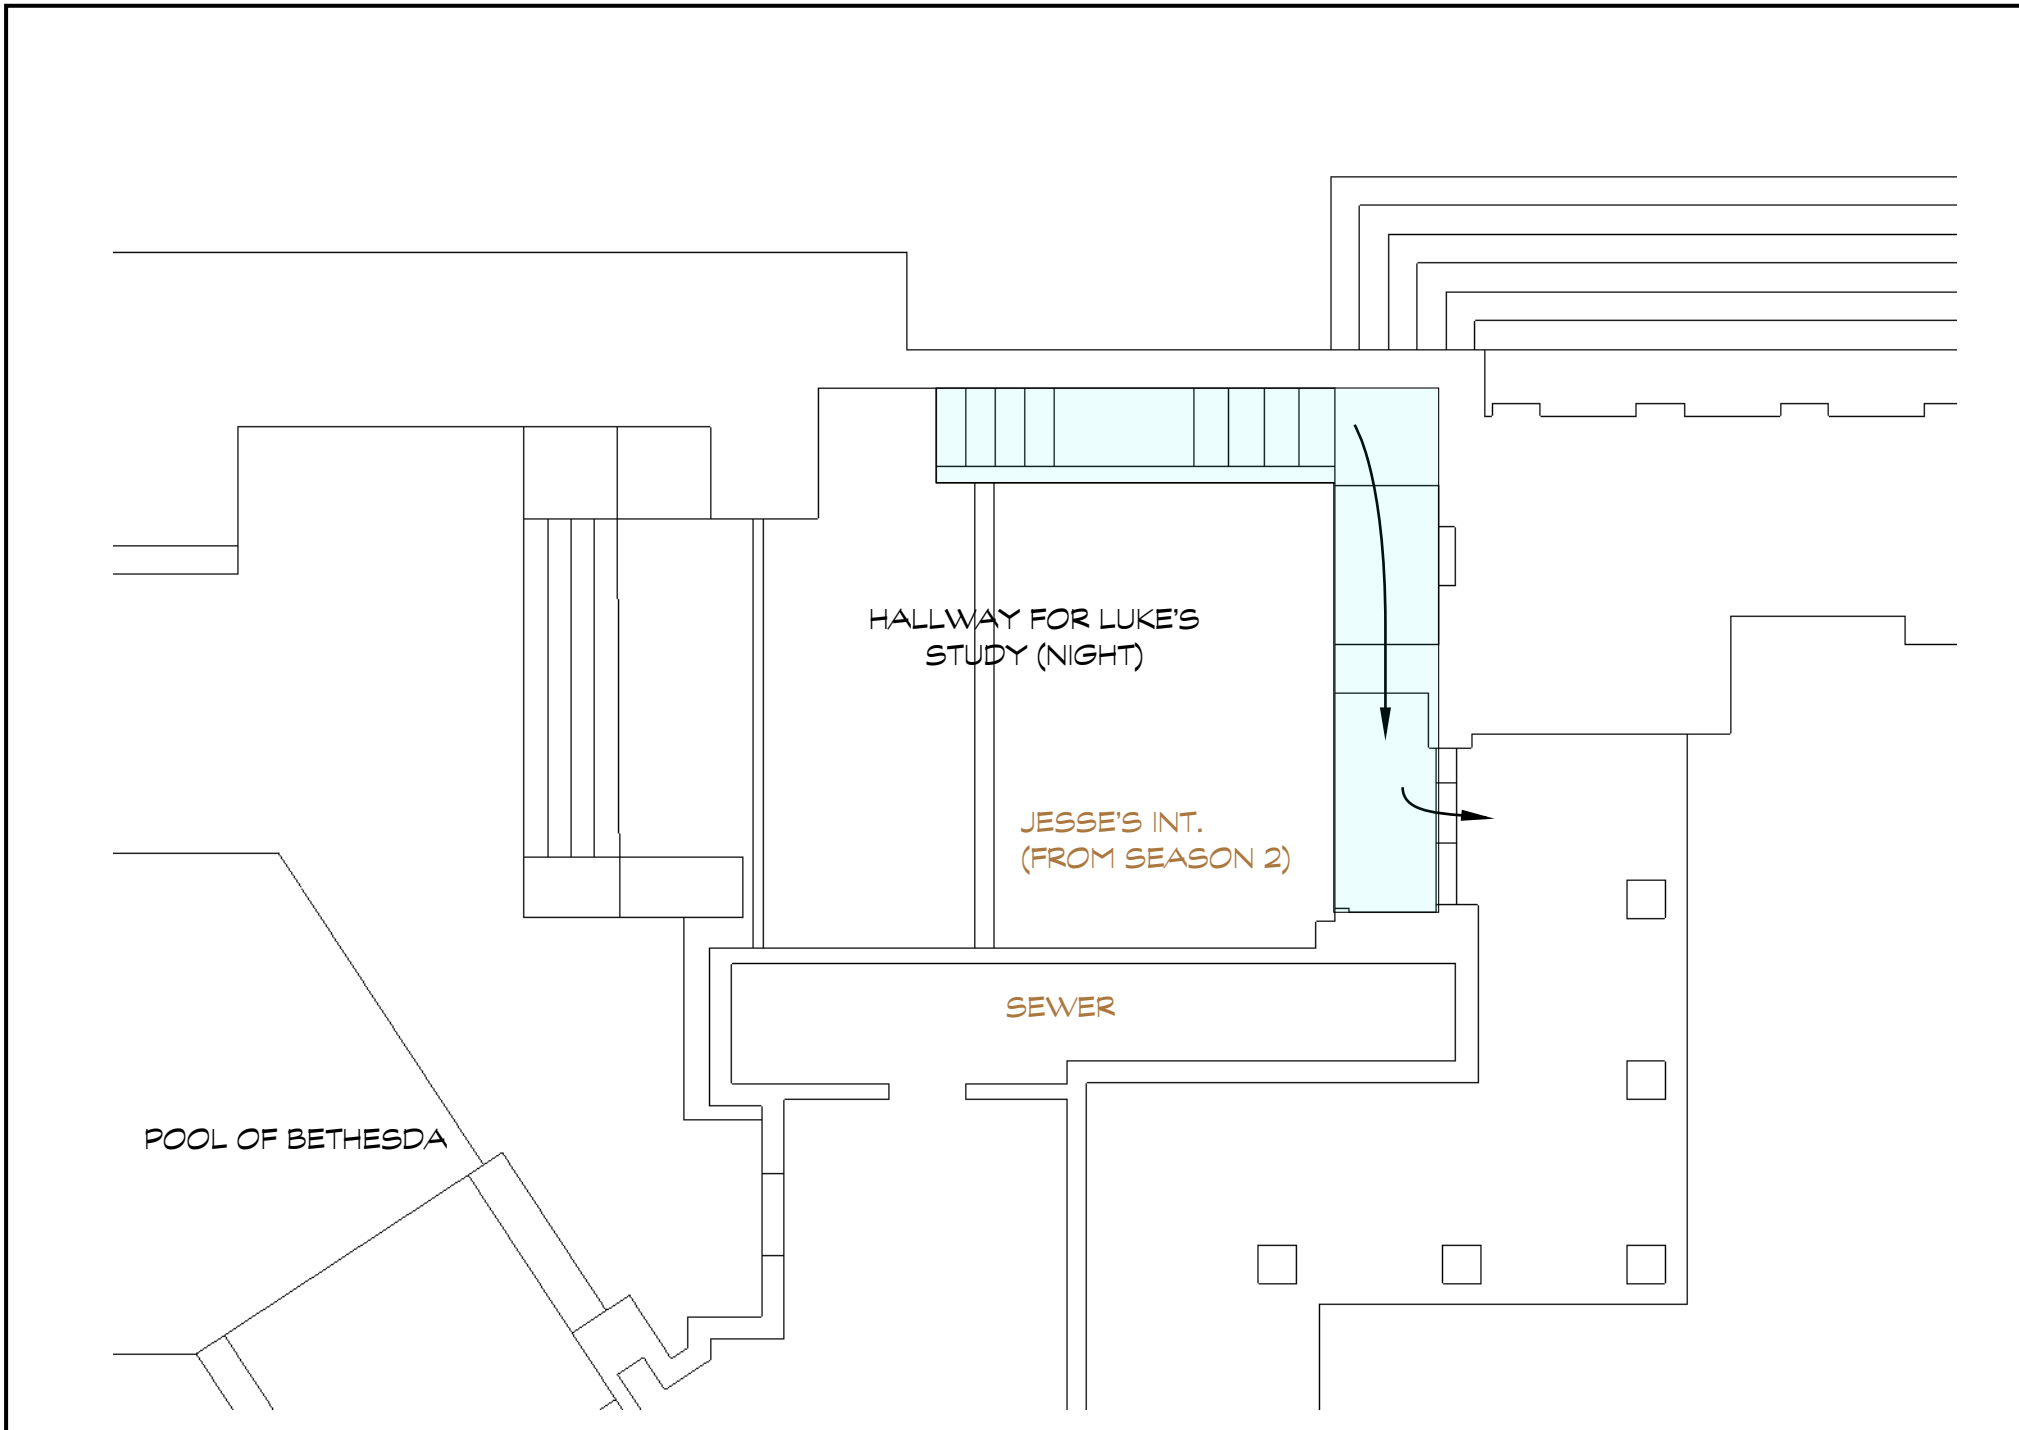

The CHOSEN SEASON 2	DIRECTOR: DALLAS JENKINS PROD. DESIGNER: JAMES CUNNINGHAM D.P. : AKIS KANSTANTAKOPOULOS ART DIRECTOR: JEFF STAEBLER	SCENES: 19 ZONE 6	INT. HALLWAY (LUKE'S) SCALE: 1" = 10' DATE: August 19, 2021 PAGE: 4