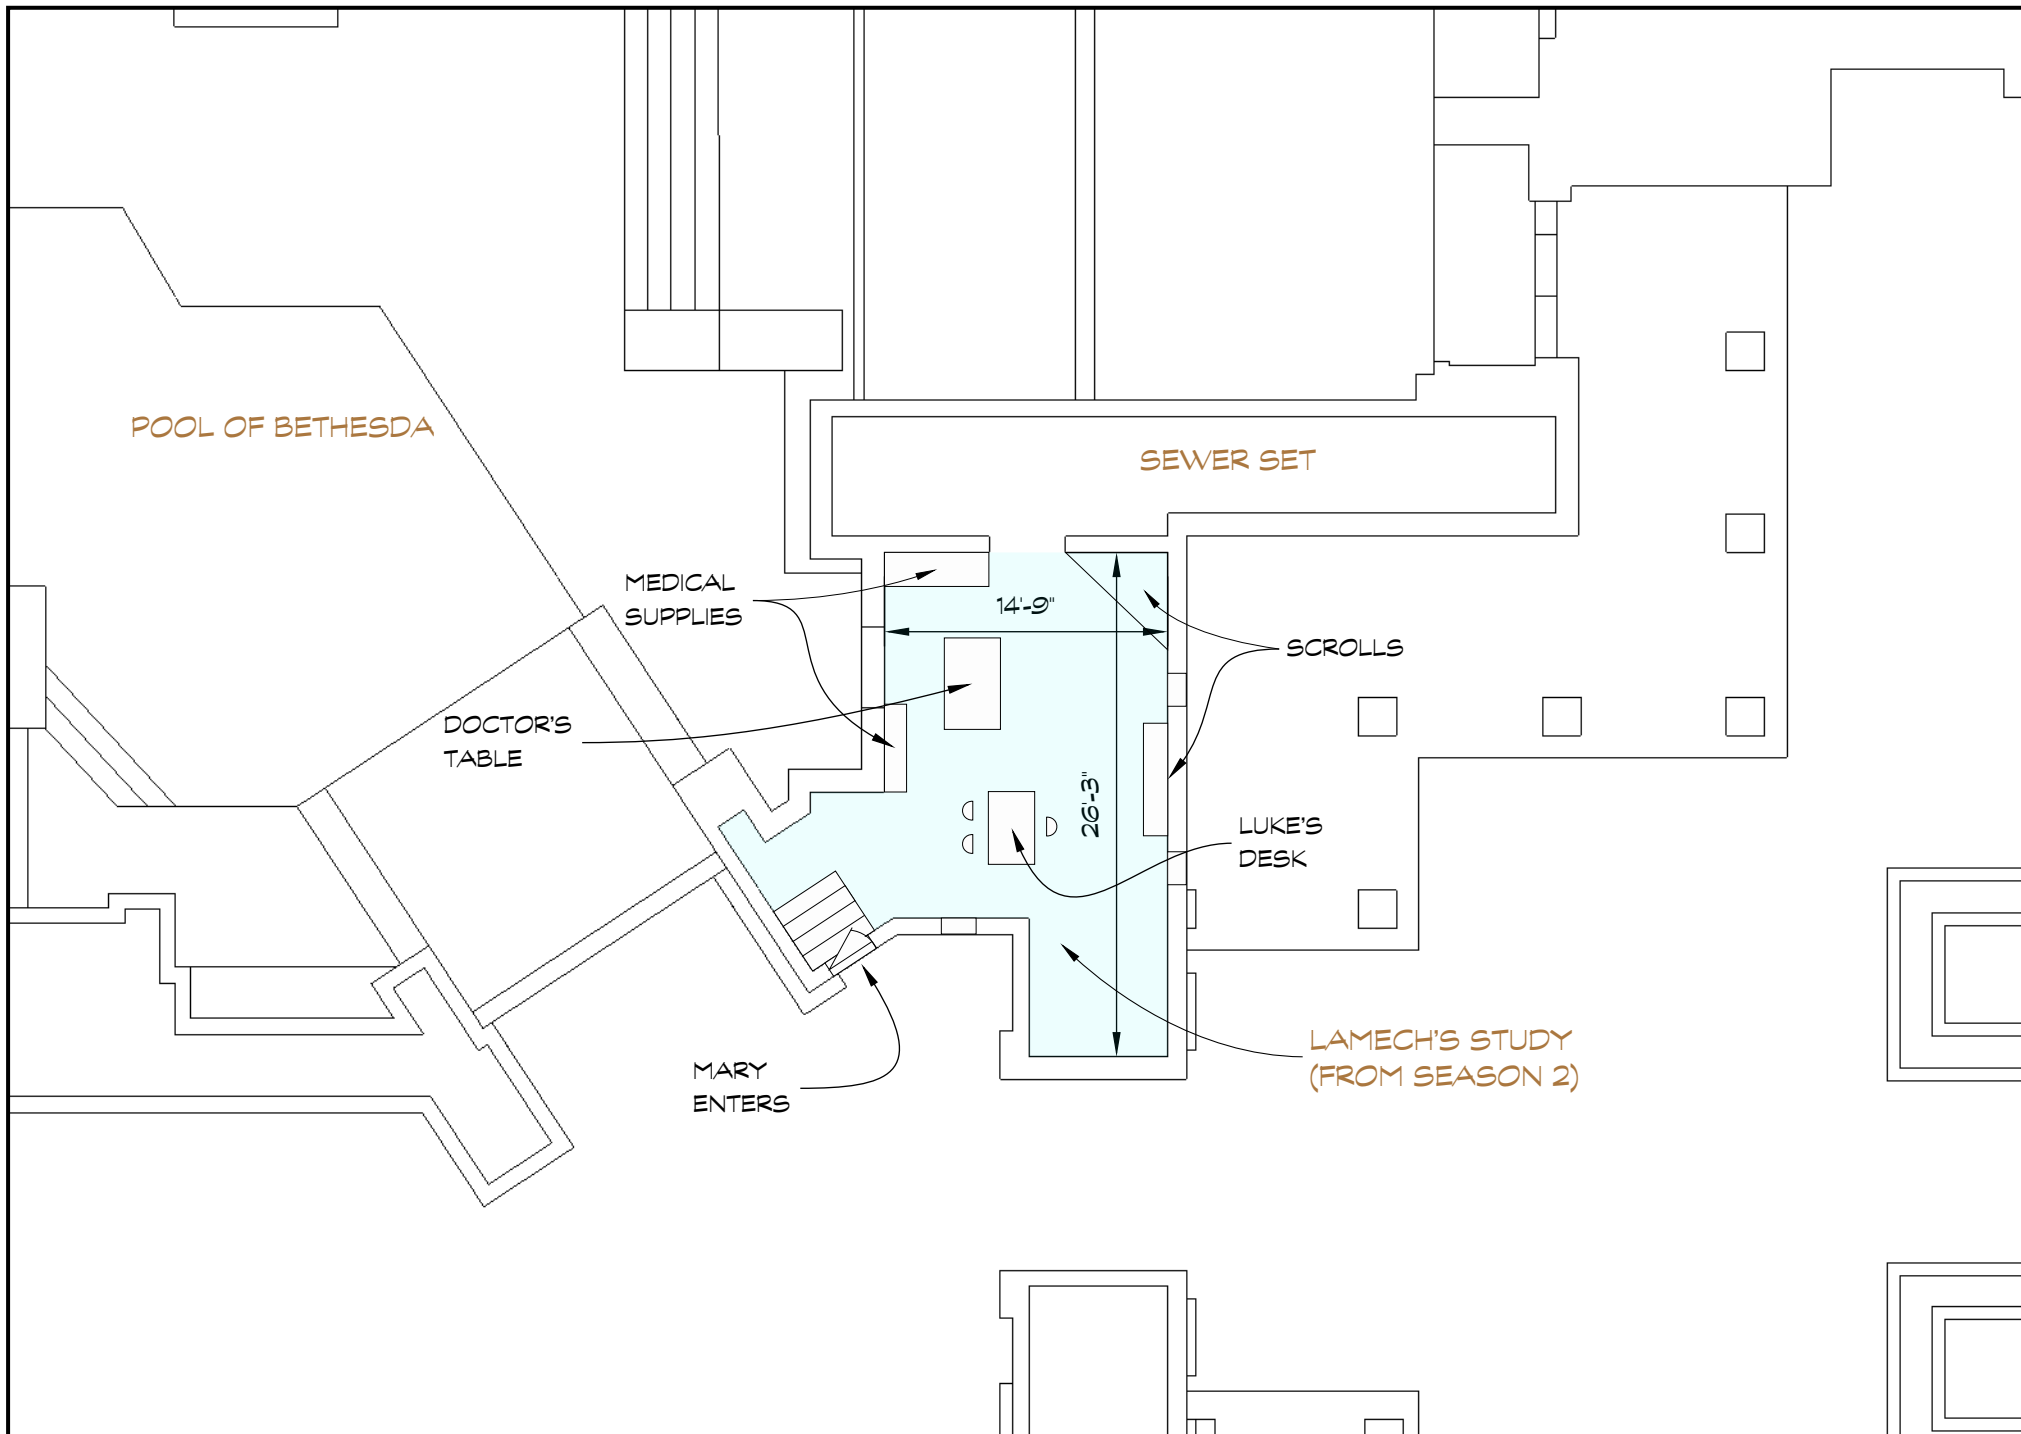

<p>The CHOSEN SEASON 2</p>	<p>DIRECTOR: DALLAS JENKINS PROD. DESIGNER: JAMES CUNNINGHAM D.P. : AKIS KANSTANTAKOPOULOS ART DIRECTOR: JEFF STAEBLER</p>	<p>SCENES: 7, 9, 11, 14, 16, 18 ZONE 2</p>	<p>INT. MOTHER MARY'S ROOM</p> <p>SCALE: 1" = 10' DATE: August 19, 2021 PAGE: 5</p>	
---	---	--	---	--