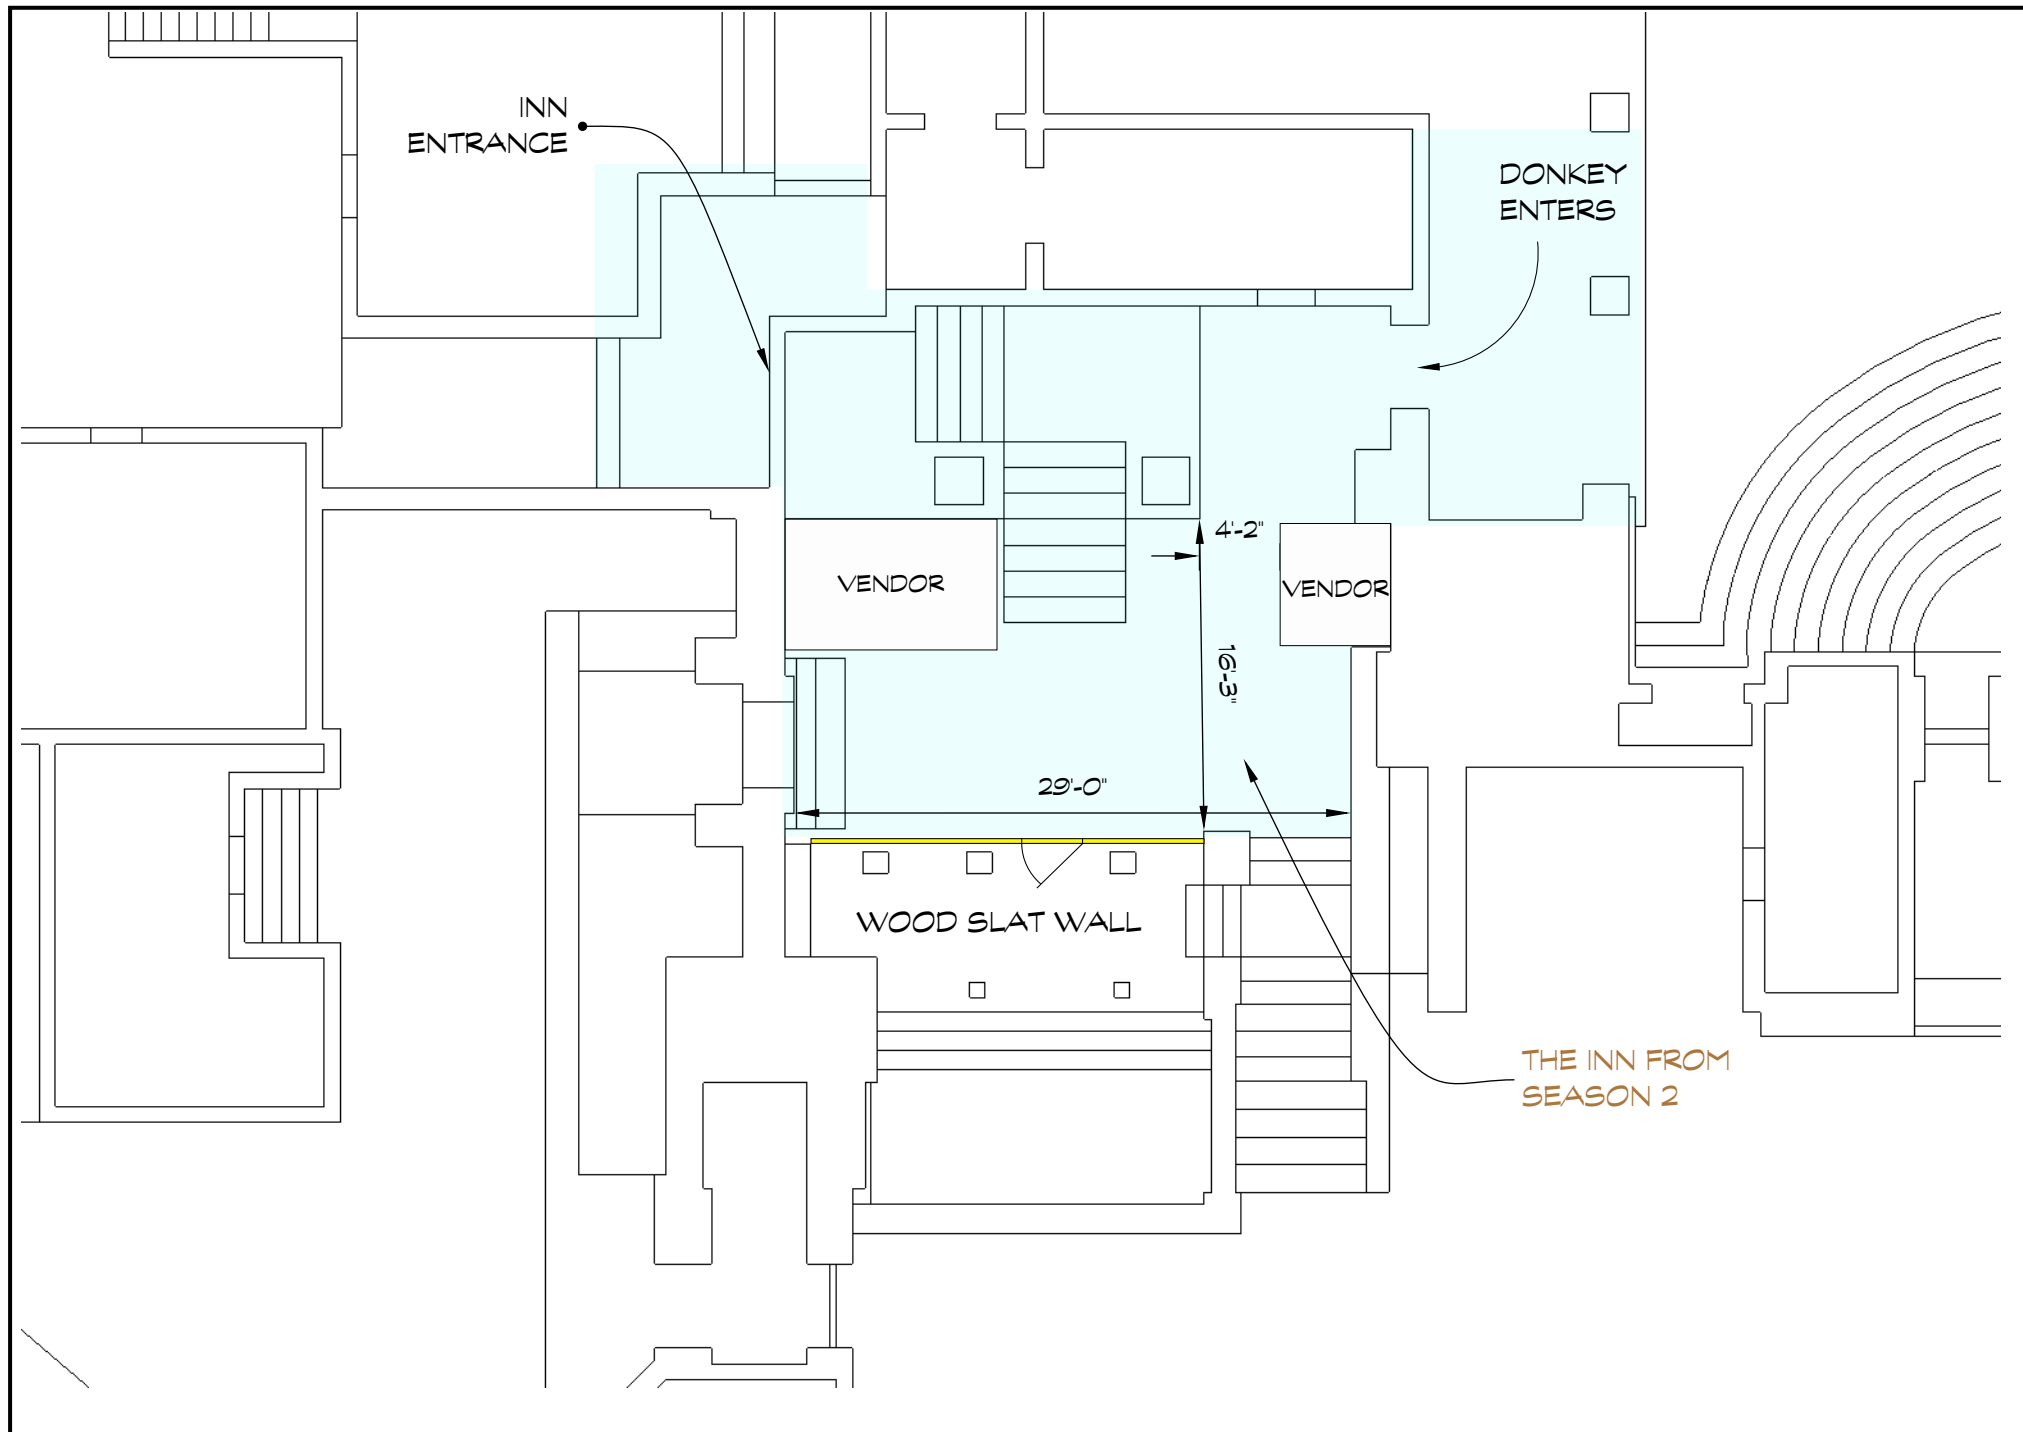

<p>The CHOSEN SEASON 2</p>	<p>DIRECTOR: DALLAS JENKINS PROD. DESIGNER: JAMES CUNNINGHAM D.P. : AKIS KANSTANTAKOPOULOS ART DIRECTOR: JEFF STAEBLER</p>	<p>SCENES: 7, 9, 11, 14, 16, 18 ZONE 2</p>	<p>INT. MOTHER MARY'S ROOM</p> <p>SCALE: 1" = 10' DATE: August 19, 2021 PAGE: 5</p>	
---	---	--	---	--